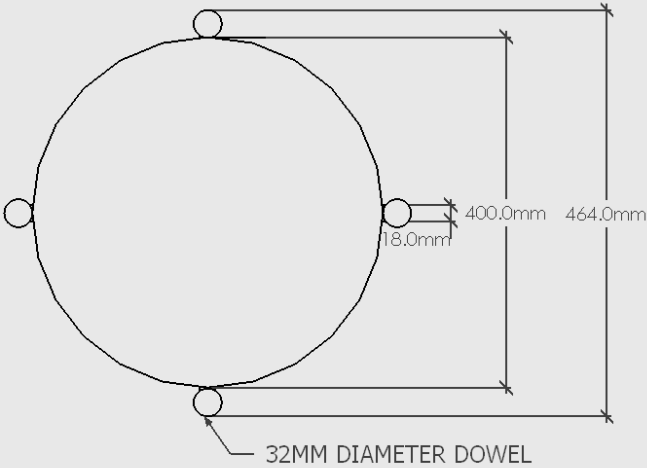

## DOUG SIDE TABLE

PLAN VIEW

3D VIEW

ELEVATION - FRONT

### Doug Side Table

Dimensions: 464mm Diameter x 400mm High

Top Material: Chosen Timber Veneer on 18mm Birch Plywood. Stained Oiled Edges to match.

Leg: Solid Timber Leg in chosen Timber colour.

Colour Options:

Oak

Walnut

Black Oak

Package Dimensions/Weight:

Box 1: 400mm Long x 400mm Deep x 40mm High. Estimated 5kg

Box 2: 500mm Long x 400mm Deep x 100mm High. Estimated 3kg

Note: The legs on this table come interlocked and can thus not be taken apart.