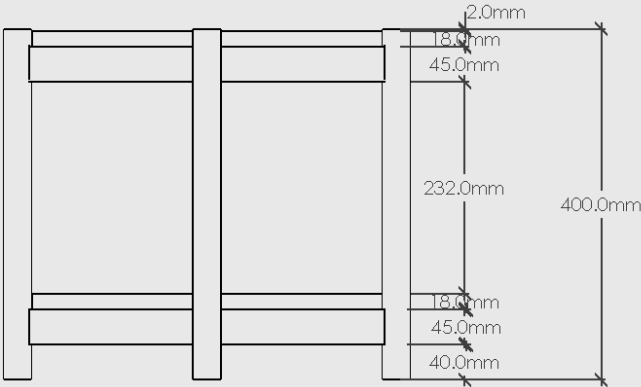

## DOUG SIDE TABLE

PLAN VIEW

3D VIEW

ELEVATION - FRONT

### Doug Side Table

Dimensions: 464mm Diameter x 400mm High

Top Material: Chosen Timber Veneer on 18mm Birch Plywood. Stained Oiled Edges to match.

Leg: Solid Timber Leg in chosen Timber colour.

Colour Options:

Oak

Walnut

Black Oak

Package Dimensions/Weight:

Box 1: 400mm Long x 400mm Deep x 40mm High. Estimated 5kg

Box 2: 500mm Long x 400mm Deep x 100mm High. Estimated 3kg

Note: The legs on this table come interlocked and can thus not be taken apart.