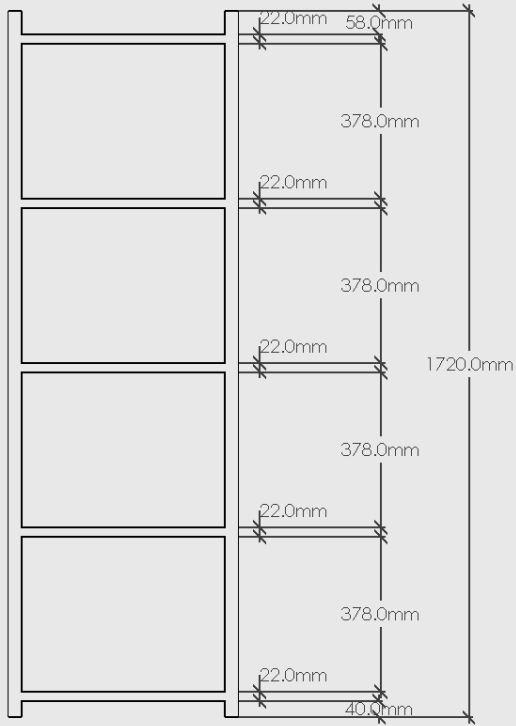

## DOUG LADDER

# MOOD

PLAN VIEW

ELEVATION - FRONT

Doug Ladder

Dimensions : ~1720mm x ~550mm x 32mm

Material: Solid Timber in Chosen Colour.

Colour Options:

Oak

Walnut

Black Oak

Package Dimensions/Weight: 1725mm x 560mm x 40mm. Estimated 6kg

Proudly designed and made in NZ.