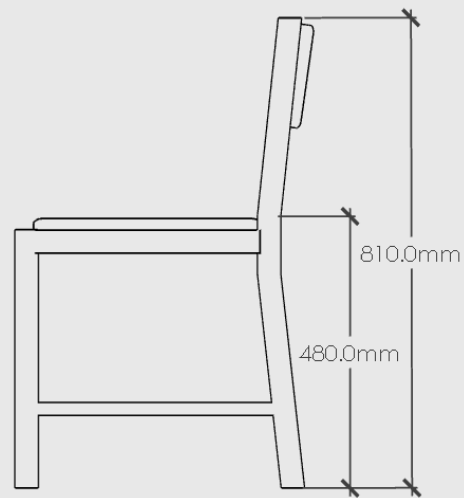

MOOD

DOUG DINING CHAIR

PLAN VIEW

3D VIEW

ELEVATION - FRONT

ELEVATION - SIDE

Doug Dining Chair

Dimensions: 460mm x 495mm x 810mm Total Height – 480mm Seat Height

Materials:

Solid Timber Frame in chosen colour:

Oak

Black Oak

Warwick's Eastwood Vegan Faux Leather Seat and Back in chosen colour:

Tan

Ebony

Package Dimensions/Weight: 470mm x 505mm x 820mm. Estimated 4kg