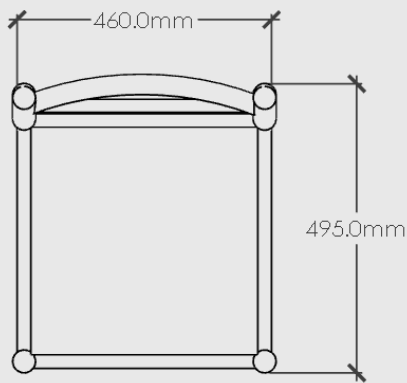

MOOD

DOUG DINING CHAIR

PLAN VIEW

3D VIEW

ELEVATION - FRONT

ELEVATION - SIDE

Doug Dining Chair

Dimensions: 460mm x 495mm x 810mm Total Height – 480mm Seat Height

Materials:

Solid Timber Frame in chosen colour:

Oak

Black Oak

Warwick's Eastwood Vegan Faux Leather Seat and Back in chosen colour:

Tan

Ebony

Package Dimensions/Weight: 470mm x 505mm x 820mm. Estimated 4kg