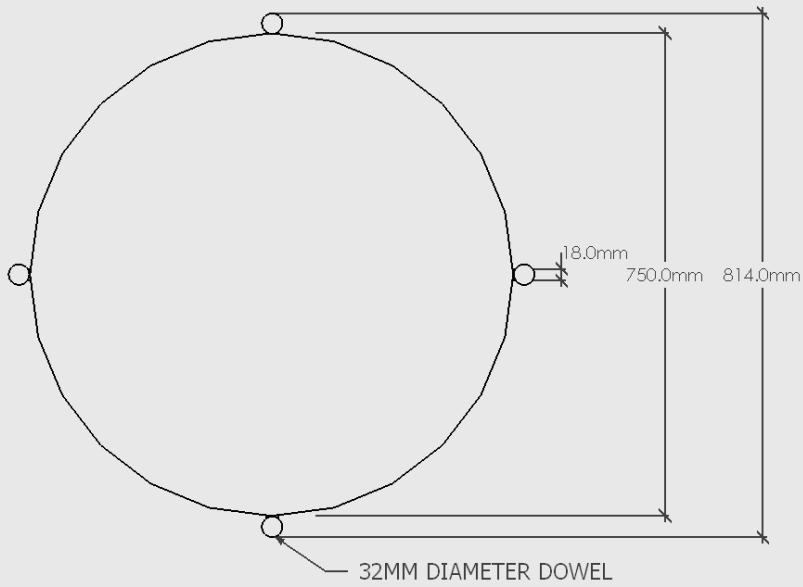

DOUG COFFEE TABLE

MOOD

PLAN VIEW

3D VIEW

ELEVATION - FRONT

Doug Coffee Table

Dimensions: 814mm Diameter x 400mm High

Top Material: Chosen Timber Veneer on 18mm Birch Plywood. Stained Oiled Edges to match.

Leg: Solid Timber Leg in chosen Timber colour.

Colour Options:

Oak

Walnut

Black Oak

Package Dimensions/Weight:

Box 1: 750mm Long x 750mm Deep x 36mm High. Estimated 20kg.

Box 2: 850mm Long x 400mm Deep x 100mm High. Estimated 10kg.

Note: The legs on this table come interlocked and can thus not be taken apart.

Proudly designed and made in NZ. Product comes flat packed.