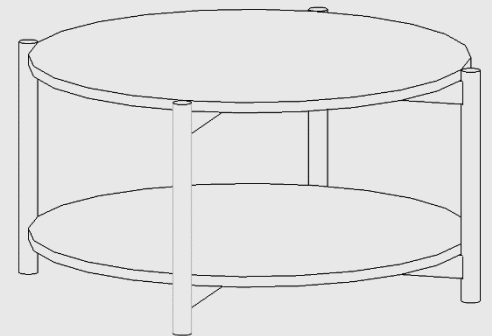

DOUG COFFEE TABLE

MOOD

PLAN VIEW

3D VIEW

ELEVATION - FRONT

Doug Coffee Table

Dimensions: 814mm Diameter x 400mm High

Top Material: Chosen Timber Veneer on 18mm Birch Plywood. Stained Oiled Edges to match.

Leg: Solid Timber Leg in chosen Timber colour.

Colour Options:

Oak

Walnut

Black Oak

Package Dimensions/Weight:

Box 1: 750mm Long x 750mm Deep x 36mm High. Estimated 20kg.

Box 2: 850mm Long x 400mm Deep x 100mm High. Estimated 10kg.

Note: The legs on this table come interlocked and can thus not be taken apart.

Proudly designed and made in NZ. Product comes flat packed.