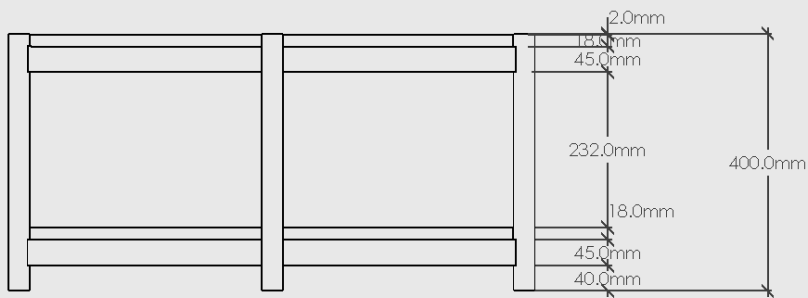

DOUG COFFEE TABLE

MOOD

PLAN VIEW

3D VIEW

ELEVATION - FRONT

Doug Coffee Table

Dimensions: 814mm Diameter x 400mm High

Top Material: Chosen Timber Veneer on 18mm Birch Plywood. Stained Oiled Edges to match.

Leg: Solid Timber Leg in chosen Timber colour.

Colour Options:

Oak

Walnut

Black Oak

Package Dimensions/Weight:

Box 1: 750mm Long x 750mm Deep x 36mm High. Estimated 20kg.

Box 2: 850mm Long x 400mm Deep x 100mm High. Estimated 10kg.

Note: The legs on this table come interlocked and can thus not be taken apart.

Proudly designed and made in NZ. Product comes flat packed.