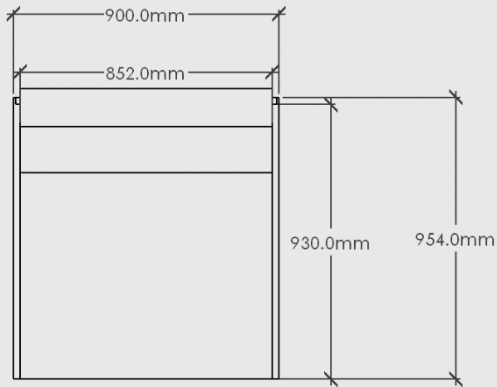

DAKOTA 3-SEATER

MOOD

PLAN VIEW

3D VIEW

ELEVATION - FRONT

ELEVATION - SIDE

Dakota 3-Seater

Dimensions: 2078m Long x 750mm High x 954mm Deep

Package Dimensions/Weight: 2080mm Long x 760mm High x 960mm Deep. Estimated 250kg

Proudly designed and made in NZ. Product comes assembled.

DAKOTA 1 SEATER

MOOD

PLAN VIEW

3D VIEW

ELEVATION - FRONT

ELEVATION - SIDE

Dakota 1-Seater

Dimensions: 900m Long x 750mm High x 954mm Deep

Material: Oak Veneer on 24mm Birch Plywood. Stained Oiled Edges to match.

Oak

Fabric/Foam: Chosen Fabric on medium density foam fill inner. Zipper along back edge.

Fabric Style and Colour Options:

Refer to current Fabric Offerings.

Package Dimensions/Weight: 910mm Long x 760mm High x 960mm Deep. Estimated 200kg

Proudly designed and made in NZ. Product comes assembled.