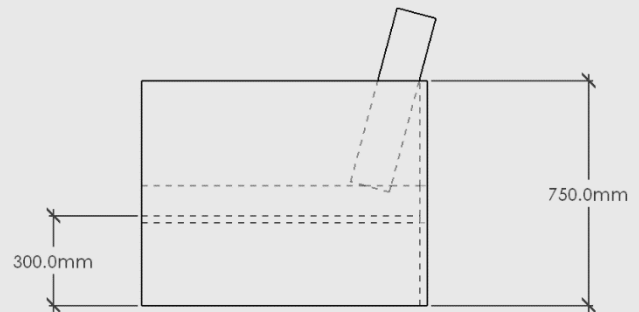

DAKOTA 3-SEATER

MOOD

PLAN VIEW

3D VIEW

ELEVATION - FRONT

ELEVATION - SIDE

Dakota 3-Seater

Dimensions: 2078m Long x 750mm High x 954mm Deep

Package Dimensions/Weight: 2080mm Long x 760mm High x 960mm Deep. Estimated 250kg

Proudly designed and made in NZ. Product comes assembled.

DAKOTA 1 SEATER

MOOD

PLAN VIEW

3D VIEW

ELEVATION - FRONT

ELEVATION - SIDE

Dakota 1-Seater

Dimensions: 900m Long x 750mm High x 954mm Deep

Material: Oak Veneer on 24mm Birch Plywood. Stained Oiled Edges to match.

Oak

Fabric/Foam: Chosen Fabric on medium density foam fill inner. Zipper along back edge.

Fabric Style and Colour Options:

Refer to current Fabric Offerings.

Package Dimensions/Weight: 910mm Long x 760mm High x 960mm Deep. Estimated 200kg

Proudly designed and made in NZ. Product comes assembled.