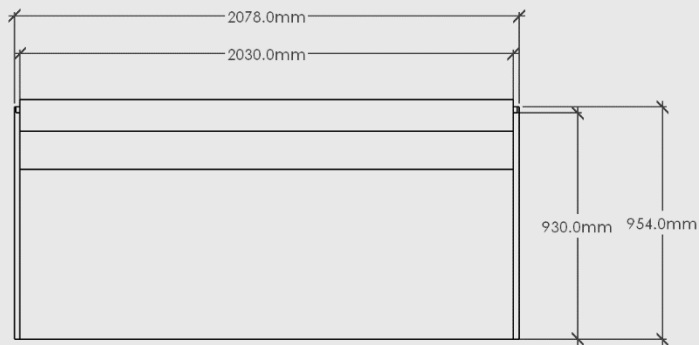

DAKOTA 3-SEATER

MOOD

PLAN VIEW

3D VIEW

ELEVATION - FRONT

ELEVATION - SIDE

Dakota 3-Seater

Dimensions: 2078m Long x 750mm High x 954mm Deep

Package Dimensions/Weight: 2080mm Long x 760mm High x 960mm Deep. Estimated 250kg

Proudly designed and made in NZ. Product comes assembled.

DAKOTA 1 SEATER

MOOD

PLAN VIEW

3D VIEW

ELEVATION - FRONT

ELEVATION - SIDE

Dakota 1-Seater

Dimensions: 900m Long x 750mm High x 954mm Deep

Material: Oak Veneer on 24mm Birch Plywood. Stained Oiled Edges to match.

Oak

Fabric/Foam: Chosen Fabric on medium density foam fill inner. Zipper along back edge.

Fabric Style and Colour Options:

Refer to current Fabric Offerings.

Package Dimensions/Weight: 910mm Long x 760mm High x 960mm Deep. Estimated 200kg

Proudly designed and made in NZ. Product comes assembled.