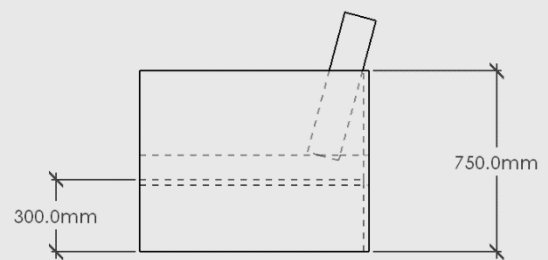

DAKOTA 3-SEATER

MOOD

PLAN VIEW

3D VIEW

ELEVATION - FRONT

ELEVATION - SIDE

Dakota 3-Seater

Dimensions: 2078m Long x 750mm High x 954mm Deep

Package Dimensions/Weight: 2080mm Long x 760mm High x 960mm Deep. Estimated 250kg

Proudly designed and made in NZ. Product comes assembled.

DAKOTA 1 SEATER

MOOD

PLAN VIEW

3D VIEW

ELEVATION - FRONT

ELEVATION - SIDE

Dakota 1-Seater

Dimensions: 900m Long x 750mm High x 954mm Deep

Material: Oak Veneer on 24mm Birch Plywood. Stained Oiled Edges to match.

Oak

Fabric/Foam: Chosen Fabric on medium density foam fill inner. Zipper along back edge.

Fabric Style and Colour Options:

Refer to current Fabric Offerings.

Package Dimensions/Weight: 910mm Long x 760mm High x 960mm Deep. Estimated 200kg

Proudly designed and made in NZ. Product comes assembled.