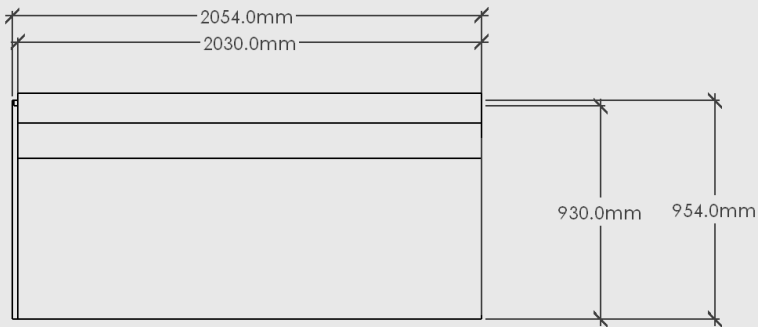

## DAKOTA DAYBED WITH EXTENSION - QUEEN

# MOOD

PLAN VIEW

3D VIEW 1

3D VIEW 2

ELEVATION - FRONT

ELEVATION - SIDE 1

ELEVATION - SIDE 2

Dakota Daybed with Extension – Queen

Dimensions: 2054m Long x 750mm High 954mm x Deep

Material: Oak Veneer on 24mm Birch Plywood. Stained Oiled Edges to match.

Oak

Fabric/Foam: Chosen Fabric on medium density foam fill inner. Zipper along back edge.

Fabric Style and Colour Options:

Refer to current Fabric Offerings.

Extension used to create a Queen sized Mattress. Can also be used as a Coffee Table. Slides in and out of main piece.

Package Dimensions/Weight: 2060mm Long x 760mm High x 960mm Deep. Estimated 300kg