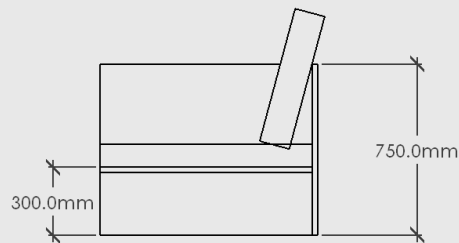

# MOOD

PLAN VIEW

3D VIEW 1

3D VIEW 2

ELEVATION - FRONT

ELEVATION - SIDE 1

ELEVATION - SIDE 2

Dakota Daybed with Extension – Queen

Dimensions: 2054m Long x 750mm High 954mm x Deep

Material: Oak Veneer on 24mm Birch Plywood. Stained Oiled Edges to match.

Oak

Fabric/Foam: Chosen Fabric on medium density foam fill inner. Zipper along back edge.

Fabric Style and Colour Options:

Refer to current Fabric Offerings.

Extension used to create a Queen sized Mattress. Can also be used as a Coffee Table. Slides in and out of main piece.

Package Dimensions/Weight: 2060mm Long x 760mm High x 960mm Deep. Estimated 300kg