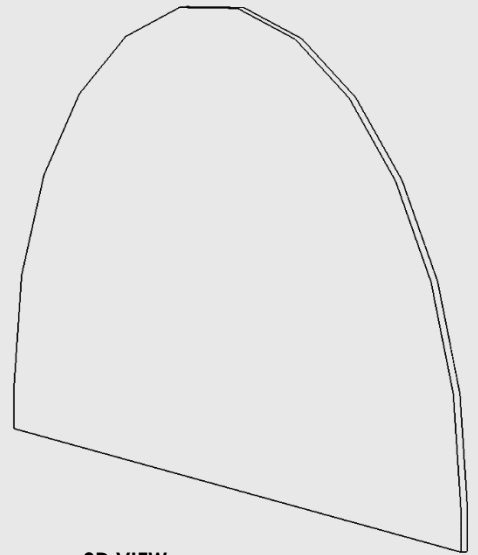

# MOOD

**ELEVATION - FRONT**

**3D VIEW**

Cove Headboard - Queen

Dimensions: 2000mm Long x 1100mm High x 18mm Deep

Material: Chosen Timber Veneer on 18mm Birch Plywood. Stained Oiled Edges to match.

Colour Options:

Oak

Walnut

Black Oak

Weight: 25kg

Proudly designed and made in NZ.

Note: Elevation View shows headboard in conjunction with recommended mattress size.

Excludes screws and pilot holes.

# MOOD

**ELEVATION - FRONT**

**3D VIEW**

Cove Headboard – King

Dimensions: 2120mm Long x 1160mm High x 18mm Deep

Material: Chosen Timber Veneer on 18mm Birch Plywood. Stained Oiled Edges to match.

Colour Options:

# MOOD

**ELEVATION - FRONT**

**3D VIEW**

Cove Headboard – Super King

Dimensions: 2300mm Long x 1200mm High x 18mm Deep

Material: Chosen Timber Veneer on 18mm Birch Plywood. Stained Oiled Edges to match.

Colour Options: