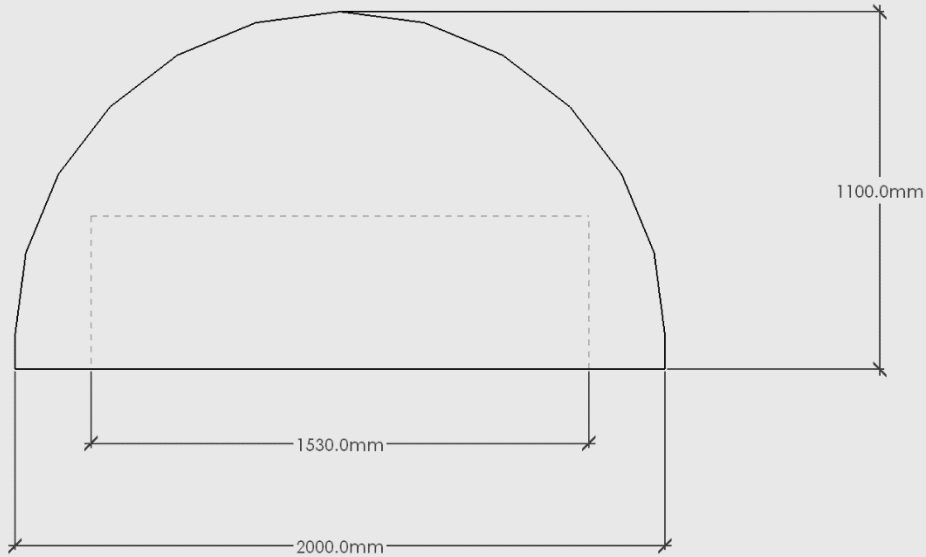

# MOOD

**ELEVATION - FRONT**

**3D VIEW**

Cove Headboard - Queen

Dimensions: 2000mm Long x 1100mm High x 18mm Deep

Material: Chosen Timber Veneer on 18mm Birch Plywood. Stained Oiled Edges to match.

Colour Options:

# MOOD

**ELEVATION - FRONT**

**3D VIEW**

Cove Headboard – King

Dimensions: 2120mm Long x 1160mm High x 18mm Deep

Material: Chosen Timber Veneer on 18mm Birch Plywood. Stained Oiled Edges to match.

Colour Options:

# MOOD

**ELEVATION - FRONT**

**3D VIEW**

Cove Headboard – Super King

Dimensions: 2300mm Long x 1200mm High x 18mm Deep

Material: Chosen Timber Veneer on 18mm Birch Plywood. Stained Oiled Edges to match.

Colour Options: