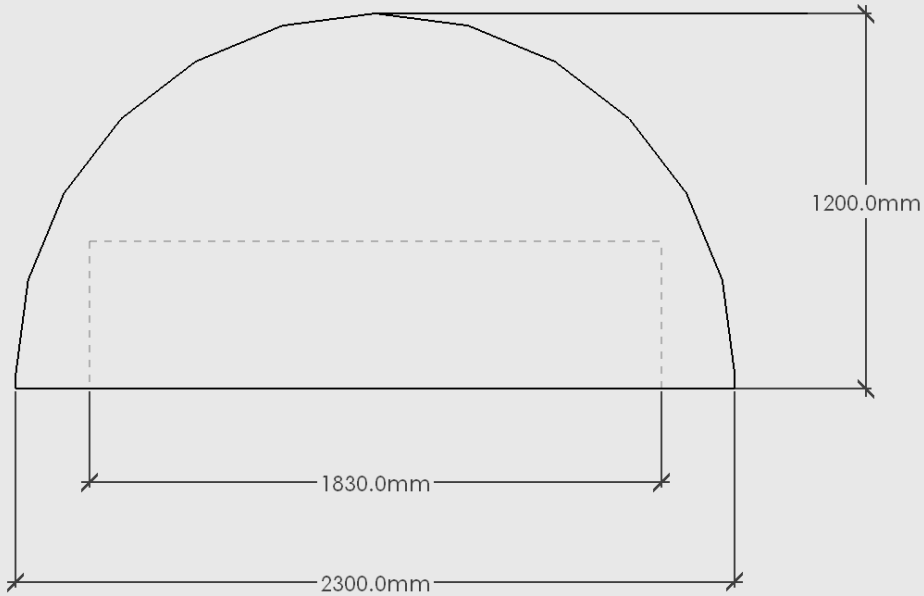

# MOOD

**ELEVATION - FRONT**

**3D VIEW**

Cove Headboard - Queen

Dimensions: 2000mm Long x 1100mm High x 18mm Deep

Material: Chosen Timber Veneer on 18mm Birch Plywood. Stained Oiled Edges to match.

Colour Options:

# MOOD

**ELEVATION - FRONT**

**3D VIEW**

Cove Headboard – King

Dimensions: 2120mm Long x 1160mm High x 18mm Deep

Material: Chosen Timber Veneer on 18mm Birch Plywood. Stained Oiled Edges to match.

Colour Options:

Oak

Walnut

Black Oak

Weight: 25kg

Proudly designed and made in NZ.

Note: Elevation View shows headboard in conjunction with recommended mattress size.

Excludes screws and pilot holes.

# MOOD

**ELEVATION - FRONT**

**3D VIEW**

Cove Headboard – Super King

Dimensions: 2300mm Long x 1200mm High x 18mm Deep

Material: Chosen Timber Veneer on 18mm Birch Plywood. Stained Oiled Edges to match.

Colour Options: