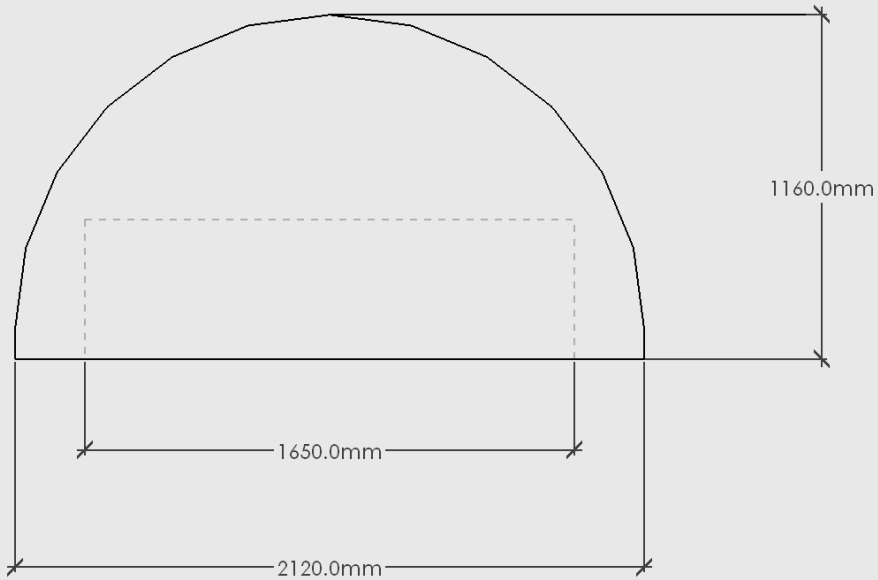

# MOOD

**ELEVATION - FRONT**

**3D VIEW**

Cove Headboard - Queen

Dimensions: 2000mm Long x 1100mm High x 18mm Deep

Material: Chosen Timber Veneer on 18mm Birch Plywood. Stained Oiled Edges to match.

Colour Options:

Oak

Walnut

Black Oak

Weight: 25kg

Proudly designed and made in NZ.

Note: Elevation View shows headboard in conjunction with recommended mattress size.

Excludes screws and pilot holes.

# MOOD

**ELEVATION - FRONT**

**3D VIEW**

Cove Headboard – King

Dimensions: 2120mm Long x 1160mm High x 18mm Deep

Material: Chosen Timber Veneer on 18mm Birch Plywood. Stained Oiled Edges to match.

Colour Options:

# MOOD

**ELEVATION - FRONT**

**3D VIEW**

Cove Headboard – Super King

Dimensions: 2300mm Long x 1200mm High x 18mm Deep

Material: Chosen Timber Veneer on 18mm Birch Plywood. Stained Oiled Edges to match.

Colour Options: