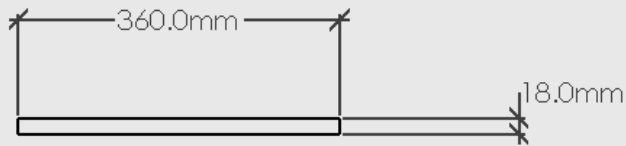

Material: Natural Solid Oak - Oiled

Package Dimensions/Weight: 360mm x 360mm x 20mm. Estimated 2kg

Proudly designed and made in NZ.

CHOPPING BOARD - RECTANGLE

MOOD

PLAN VIEW

3D VIEW

ELEVATION - FRONT

ELEVATION - SIDE

Chopping Board - Rectangle

Dimensions: 360mm x 500mm x 18mm Thick

Material: Natural Solid Oak - Oiled

Package Dimensions/Weight: 360mm x 500mm x 20mm. Estimated 2kg

Proudly designed and made in NZ.

CHOPPING BOARD - COVE

MOOD

PLAN VIEW

3D VIEW

ELEVATION - FRONT

ELEVATION - SIDE

Cove Chopping Board

Dimensions: 360mm x 500mm x 18mm Thick

Material: Natural Solid Oak - Oiled

Package Dimensions/Weight: 360mm x 500mm x 20mm. Estimated 2kg

Proudly designed and made in NZ.