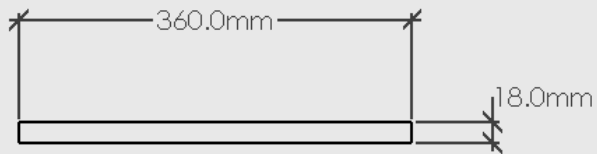

CHOPPING BOARD - ROUND

MOOD

PLAN VIEW

3D VIEW

ELEVATION - FRONT

ELEVATION - SIDE

Chopping Board - Round

Dimensions: 360mm Diameter x 18mm Thick

Material: Natural Solid Oak - Oiled

Package Dimensions/Weight: 360mm x 360mm x 20mm. Estimated 2kg

Proudly designed and made in NZ.

CHOPPING BOARD - RECTANGLE

MOOD

PLAN VIEW

3D VIEW

ELEVATION - FRONT

ELEVATION - SIDE

Chopping Board - Rectangle

Dimensions: 360mm x 500mm x 18mm Thick

Material: Natural Solid Oak - Oiled

Package Dimensions/Weight: 360mm x 500mm x 20mm. Estimated 2kg

Proudly designed and made in NZ.

CHOPPING BOARD - COVE

MOOD

PLAN VIEW

3D VIEW

ELEVATION - FRONT

ELEVATION - SIDE

Cove Chopping Board

Dimensions: 360mm x 500mm x 18mm Thick