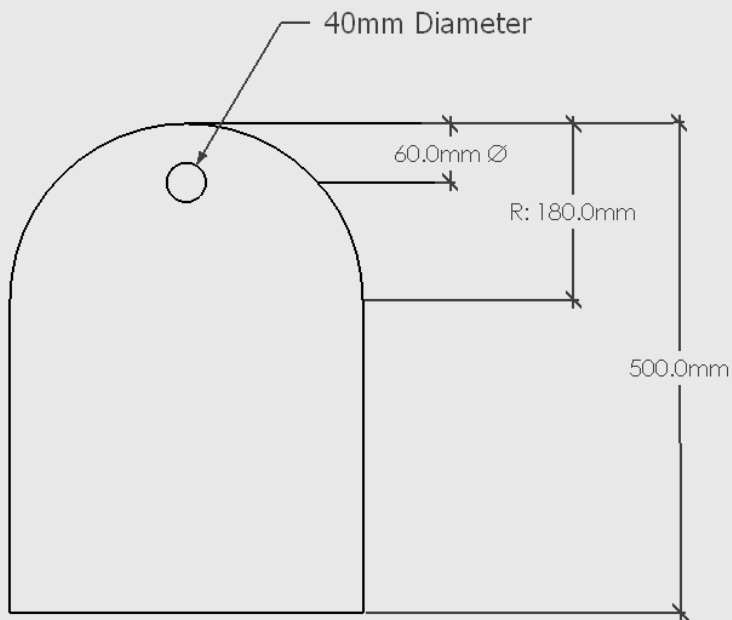

Material: Natural Solid Oak - Oiled

Package Dimensions/Weight: 360mm x 360mm x 20mm. Estimated 2kg

Proudly designed and made in NZ.

CHOPPING BOARD - RECTANGLE

MOOD

PLAN VIEW

3D VIEW

ELEVATION - FRONT

ELEVATION - SIDE

Chopping Board - Rectangle

Dimensions: 360mm x 500mm x 18mm Thick

Material: Natural Solid Oak - Oiled

Package Dimensions/Weight: 360mm x 500mm x 20mm. Estimated 2kg

Proudly designed and made in NZ.

CHOPPING BOARD - COVE

MOOD

PLAN VIEW

3D VIEW

ELEVATION - FRONT

ELEVATION - SIDE

Cove Chopping Board

Dimensions: 360mm x 500mm x 18mm Thick

Material: Natural Solid Oak - Oiled

Package Dimensions/Weight: 360mm x 500mm x 20mm. Estimated 2kg

Proudly designed and made in NZ.