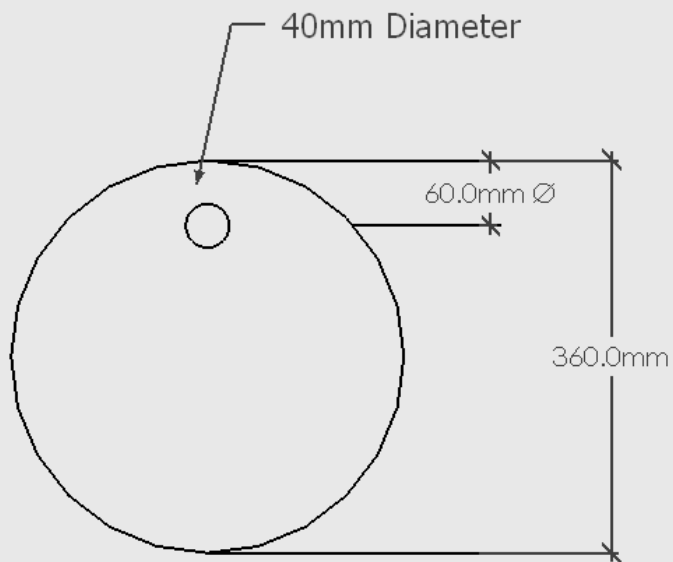

CHOPPING BOARD - ROUND

MOOD

PLAN VIEW

3D VIEW

ELEVATION - FRONT

ELEVATION - SIDE

Chopping Board - Round

Dimensions: 360mm Diameter x 18mm Thick

Material: Natural Solid Oak - Oiled

Package Dimensions/Weight: 360mm x 360mm x 20mm. Estimated 2kg

Proudly designed and made in NZ.

CHOPPING BOARD - RECTANGLE

MOOD

PLAN VIEW

3D VIEW

ELEVATION - FRONT

ELEVATION - SIDE

Chopping Board - Rectangle

Dimensions: 360mm x 500mm x 18mm Thick

Material: Natural Solid Oak - Oiled

Package Dimensions/Weight: 360mm x 500mm x 20mm. Estimated 2kg

Proudly designed and made in NZ.

CHOPPING BOARD - COVE

MOOD

PLAN VIEW

3D VIEW

ELEVATION - FRONT

ELEVATION - SIDE

Cove Chopping Board

Dimensions: 360mm x 500mm x 18mm Thick