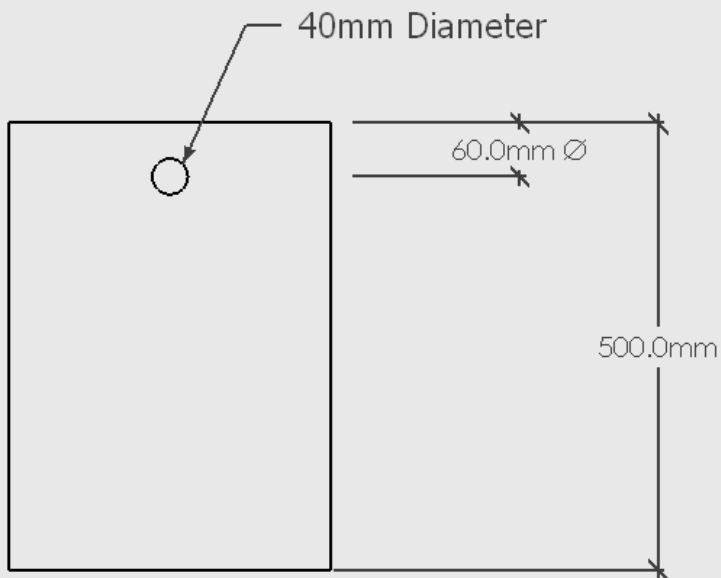

Material: Natural Solid Oak - Oiled

Package Dimensions/Weight: 360mm x 360mm x 20mm. Estimated 2kg

Proudly designed and made in NZ.

CHOPPING BOARD - RECTANGLE

MOOD

PLAN VIEW

3D VIEW

ELEVATION - FRONT

ELEVATION - SIDE

Chopping Board - Rectangle

Dimensions: 360mm x 500mm x 18mm Thick

Material: Natural Solid Oak - Oiled

Package Dimensions/Weight: 360mm x 500mm x 20mm. Estimated 2kg

Proudly designed and made in NZ.

CHOPPING BOARD - COVE

MOOD

PLAN VIEW

3D VIEW

ELEVATION - FRONT

ELEVATION - SIDE

Cove Chopping Board

Dimensions: 360mm x 500mm x 18mm Thick

Material: Natural Solid Oak - Oiled

Package Dimensions/Weight: 360mm x 500mm x 20mm. Estimated 2kg

Proudly designed and made in NZ.