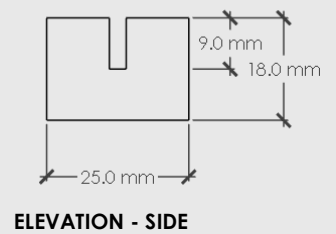

## CARD HOLDER - BASE

# MOOD

Card Holder - Base

Dimensions: 160mm Long x 25mm Wide x 18mm High

Material: Natural Solid Oak

Estimated 0.5kg

Proudly designed and made in NZ.