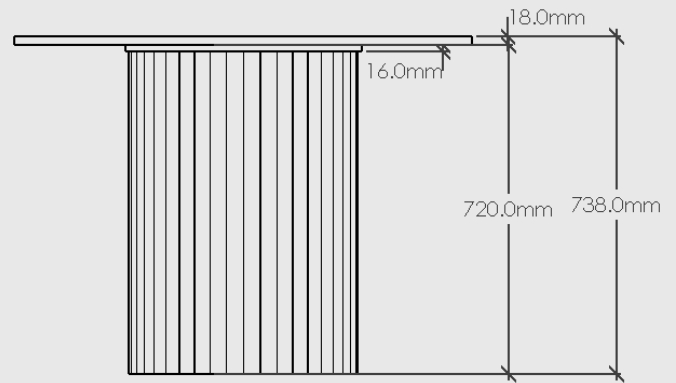

BLOOM OVAL DINING TABLE – 2M X 1M

3D VIEW

ELEVATION - FRONT

Bloom Oval Dining Table – 2m x 1m

Dimensions: 2000mm Long x 738mm High x 1000mm Deep

Top Material: Chosen Timber Veneer on 18mm Birch Plywood. Stained Oiled Edges to match.

Leg: Solid Timber Dowel Legs

Top & Leg Options:

Oak

Walnut

Black Oak

Weight: ~62kg

Proudly designed and made in NZ. Product comes assembled.