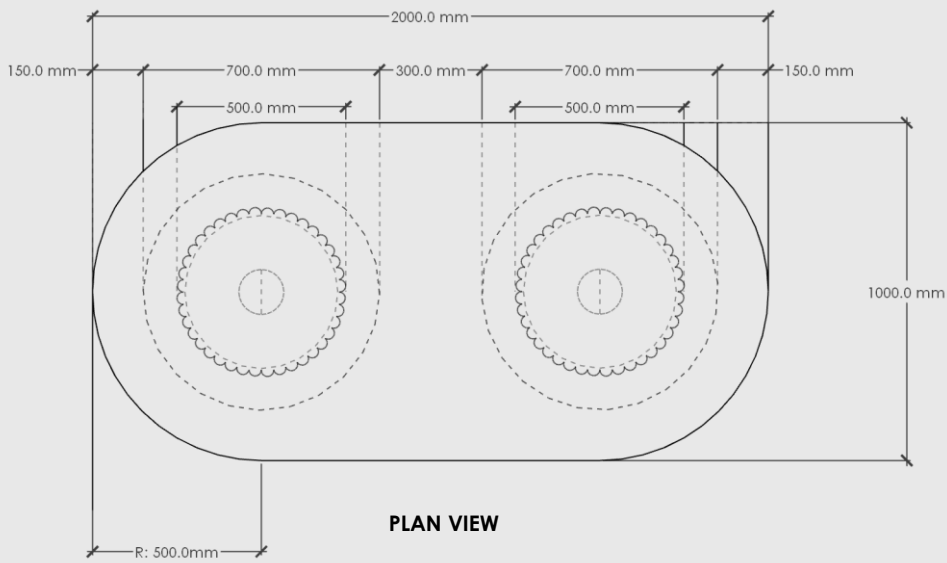

BLOOM OVAL DINING TABLE – 2M X 1M

3D VIEW

ELEVATION - FRONT

Bloom Oval Dining Table – 2m x 1m

Dimensions: 2000mm Long x 738mm High x 1000mm Deep

Top Material: Chosen Timber Veneer on 18mm Birch Plywood. Stained Oiled Edges to match.

Leg: Solid Timber Dowel Legs

Top & Leg Options:

Oak

Walnut

Black Oak

Weight: ~62kg

Proudly designed and made in NZ. Product comes assembled.