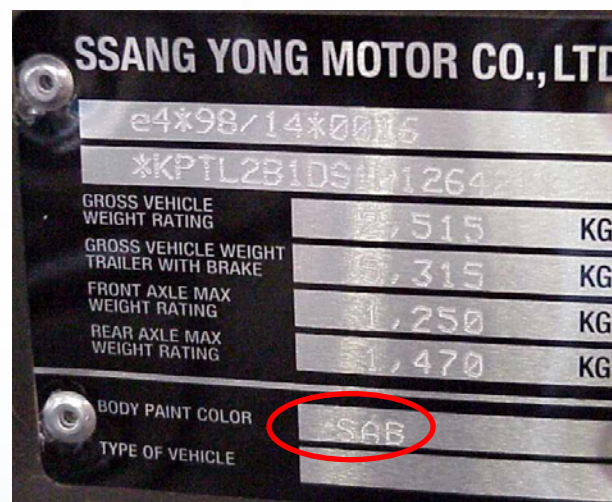

SSANG YONG

MODEL	POSITION OF COLOUR LABEL
KORANDO - MUSSO - REXTON	INSIDE THE ENGINE COMPARTMENT
ACTYON - KYRON - REXTON 2 RODIUS	ON THE DRIVER'S DOOR COLUMN

COLOUR CODE