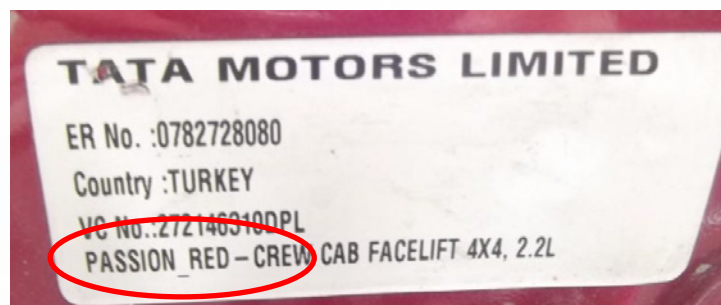

COLOUR CODE

COLOUR CODE

TATA

MODEL	POSITION OF COLOUR LABEL
ALL MODELS	ON THE ENGINE COMPARTMENT HOOD (bonnet)

COLOUR
DESCRIPTION

TOYOTA

TOYOTA

MODEL	POSITION OF COLOUR LABEL
AYGO - AURIS	ON THE PASSENGER SIDE DOOR COLUMN
RAV 4 - YARIS - IQ - COROLLA	ON THE DRIVER'S DOOR COLUMN
AVENSIS	ON THE DRIVER'S DOOR SHUT
RAV4 - AVENSIS - YARIS VERSO HILUX - HIACE LAND CRUISER	INSIDE THE ENGINE COMPARTMENT