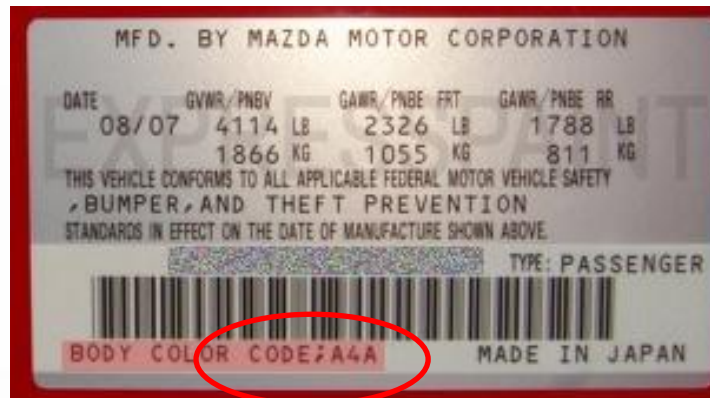

MAZDA

MODEL	POSITION OF COLOUR LABEL
ALL MODELS BEFORE 1997	ON THE DRIVER'S SIDE DOOR SHUT
ALL MODELS AFTER 1997	INSIDE THE ENGINE BAY

COLOUR CODE