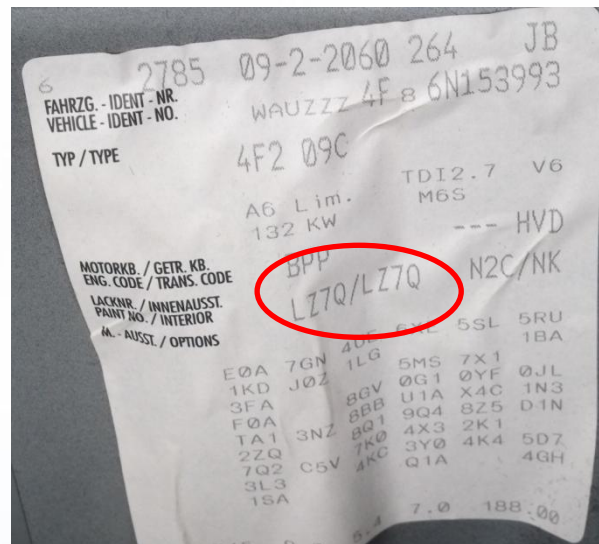

AUDI

MODEL	POSITION OF COLOUR LABEL
ALL MODELS	INSIDE THE LUGGAGE COMPARTMENT

COLOUR CODE