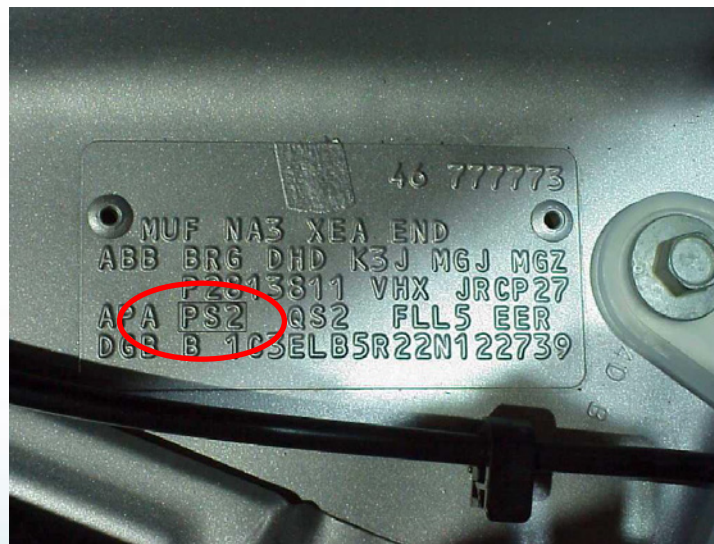

CHRYSLER

MODEL	POSITION OF COLOUR LABEL
NEON - SEBRING - STRATUS CABRIO - VOYAGER	INSIDE THE ENGINE COMPARTMENT
PT CRUISER	ON THE INSIDE OF THE FRONT BUMPER
CHEROKE	ON THE INSIDE OF THE REAR BUMPER

COLOUR CODE