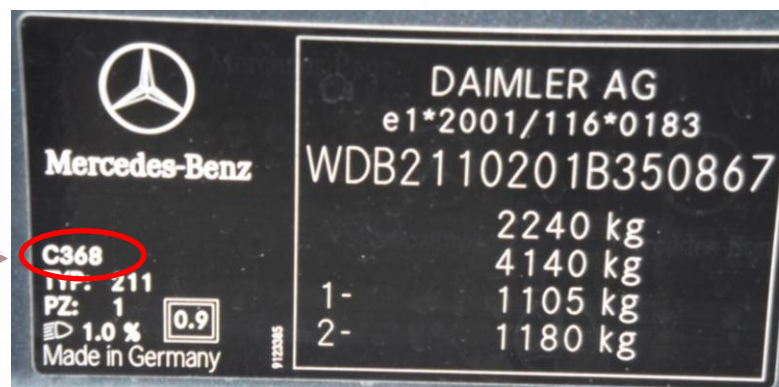

MERCEDES

MODEL	POSITION OF COLOUR LABEL
ALL MODELS	ON THE FRONT PASSENGER SIDE DOOR COUMN

COLOUR CODE