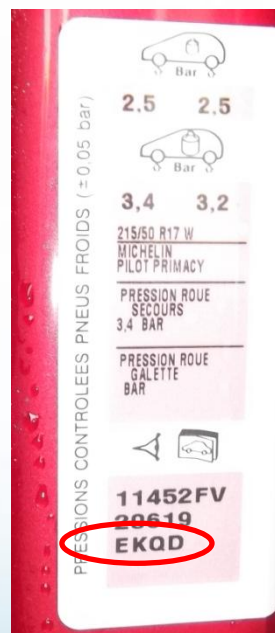

CITROËN

MODEL	POSITION OF COLOUR LABEL
C-CROSSER - NEMO - JUMPER	INSIDE THE ENGINE COMPARTMENT
C2-C3-C3 PLURIEL- C3 PICASSO C4 - C5 -DS3	ON THE COLUMN / POST DRIVER SIDE DOOR
C4 PICASSO - C8 - JUMPY	ON THE DRIVER SIDE DOOR SHUT
C1	INSIDE OF COLUMN, RIGHT SIDE DOOR

COLOUR CODE