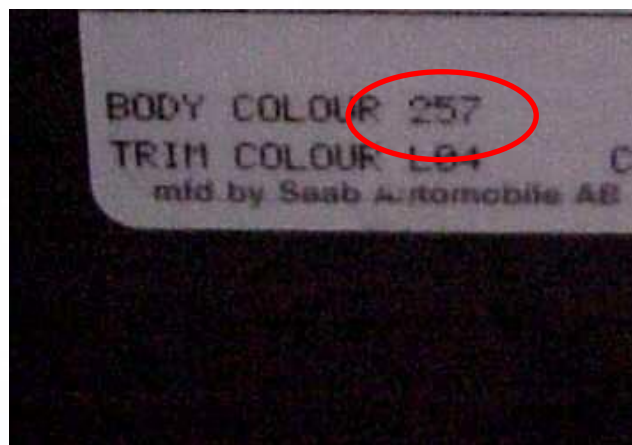

SAAB

MODEL	POSITION OF COLOUR LABEL
ALL MODELS (EXCEPT 9-5)	IN THE GLOVE COMPARTMENT
9-5	ON THE DRIVER'S DOOR SHUT

COLOUR CODE