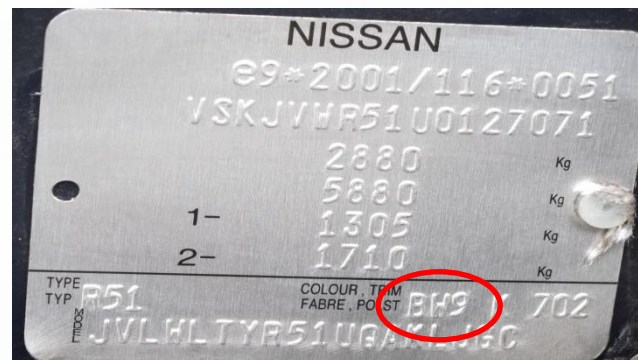

NISSAN

MODEL	POSITION OF COLOUR LABEL
PIXIO - CUBE - JUKE - 370Z GT R - MURANO	NOT KNOWN
NOTE - MICRA - QASHQAI	ON THE PASSENGER SIDE DOOR COLUMN
PATHFINDER - X TRAIL - PATROL	INSIDE THE ENGINE COMPARTMENT

COLOUR CODE