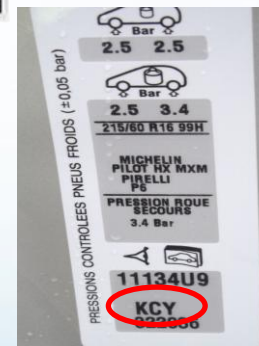

FIAT SEDICI
COLOUR CODE SUZUKI

FIAT ULYSSE
COLOUR CODE PSA