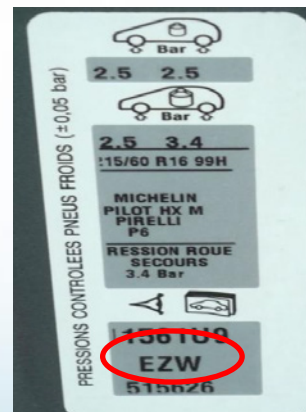

ALFA ROMEO 8C

BODY PAINT SUPPLIER
IDENTIFICATION PLATE

1/29730/80 FIAT List /Table 19309

Per il fornitore PPG il pin FIAT è :
1/29730/80 Tabella 19309 Foglio 2

Versionatura originale:	
Paintur originale/Original painting	
Originalbezeichnung/Prüfcode original	
Colore/Tone/Colour	
Farbe/Color	
Codice/Code/Código	
PER RIFOCCHIE REPERNATURE	

COLOUR CODE

LAMBORGHINI

MODEL	POSITION OF COLOUR LABEL
GALLARDO - MURCIELAGO	INSIDE THE ENGINE COMPARTMENT COVER

COLOUR CODE

LANCIA

MODEL	POSITION OF COLOUR LABEL
DELTA - MUSA	INSIDE THE ENGINE COMPARTMENT COVER
Y	INSIDE THE LUGGAGE COMPARTMENT
PHEDRA	ON EDGE OF DRIVER'S SIDE DOOR