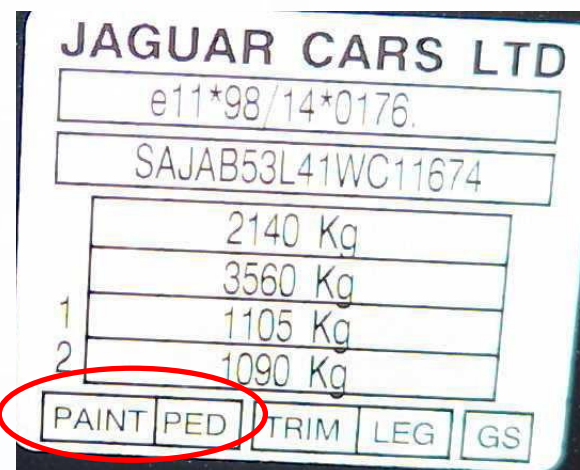

ALFA ROMEO 8C

BODY PAINT SUPPLIER
IDENTIFICATION PLATE

1/29730/80 FIAT List /Table 19309

Per il fornitore PPG il pin FIAT è :
1/29730/80 Tabella 19309 Foglio 2

Versionatura originale:	
Paintur originale/Original painting	
Originalbezeichnung/Prüfcode original	
Colore/Tone/Colour	
Farbe/Color	
Codice/Code/Código	
PER RIFOCCHIE REPERNATURE	

COLOUR CODE

JAGUAR

MODEL	POSITION OF COLOUR LABEL
XJ	INSIDE THE ENGINE COMPARTMENT
X TYPE - S TYPE - XJ - XF - XK	ON THE COLUMN / POST DRIVER'S SIDE DOOR

COLOUR CODE

KIA

MODEL	POSITION OF COLOUR LABEL
CARNIVAL - CARENS - SORENTO SPORTAGE - SOUL	INSIDE THE ENGINE COMPARTMENT
SOUL	ON THE INSIDE COLUMN RIGHT SIDE DOOR
CARNIVAL - CEE'D - PICANTO RIO - SPORTAGE - VENGA	ON THE COLUMN / POST DRIVER SIDE DOOR