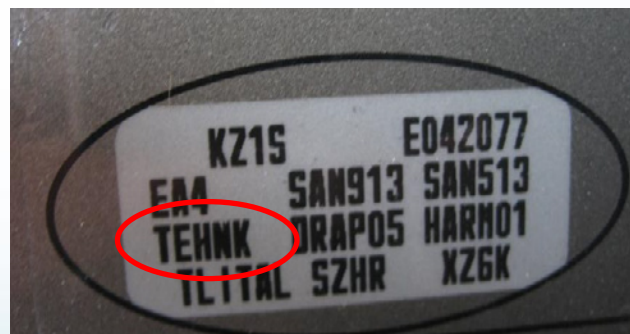

ALFA ROMEO 8C

BODY PAINT SUPPLIER
IDENTIFICATION PLATE

1/29730/80 FIAT List /Table 19309

Per il fornitore PPG il pin FIAT è :
1/29730/80 Tabella 19309 Foglio 2

Versionatura originale:	
Paintur originale/Original painting	
Originalbezeichnung/Prüfcode original	
Colore/Tone/Colour	
Farbe/Color	
Codice/Code/Código	
PER RIFOCCHIE REPERNATURE	

COLOUR CODE

PEUGEOT

MODEL	POSITION OF COLOUR LABEL
ALL MODELS	ON THE DRIVER'S SIDE DOOR EDGE

COLOUR CODE

PORSCHE

MODEL	POSITION OF COLOUR LABEL
ALL MODELS (EXCEPT CAYENNE)	ON THE DRIVER'S SIDE DOOR EDGE
CAYENNE	INSIDE THE BOOT

COLOUR CODE

COLOUR CODE
CAYENNE

RENAULT

MODEL	POSITION OF COLOUR LABEL
ALL MODELS	ON THE PASSENGER SIDE DOOR COLUMN

COLOUR CODE

COLOUR CODE

SAAB

MODEL	POSITION OF COLOUR LABEL
ALL MODELS (EXCEPT 9-5)	IN THE GLOVE COMPARTMENT
9-5	ON THE DRIVER'S DOOR SHUT