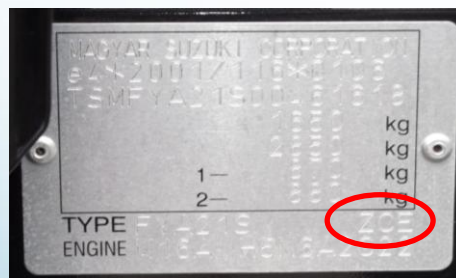

ALFA ROMEO 8C

BODY PAINT SUPPLIER
IDENTIFICATION PLATE

1/29730/80 FIAT List /Table 19309

Per il fornitore PPG il pin FIAT è :
1/29730/80 Tabella 19309 Foglio 2

Versionatura originale:	
Paintur originale/Original painting	
Originalbezeichnung/Prüfcode original	
Colore/Tone/Colour	
Farbe/Color	
Codice/Code/Código	
PER RIFOCCHIE REPERNATURE	

COLOUR CODE

FERRARI

MODEL	POSITION OF COLOUR LABEL
ALL MODELS	INSIDE THE ENGINE COMPARTMENT (UNDER BONNET)

COLOUR CODE

FIAT

MODEL	POSITION OF COLOUR LABEL
BRAVO - CROMA - PUNTO	ON THE ENGINE COMPARTMENT COVER (UNDER BONNET)
DOBLO' - DUCATO - SCUDO QUBO - SEDICI - IDEA	INSIDE THE ENGINE COMPARTMENT
STILO - 500 - 600 - PANDA MULTIPLA - GRANDE PUNTO	INSIDE THE REAR / LUGGAGE COMPARTMENT
NUOVO SCUDO - ULYSSE	ON THE DRIVER SIDE DOOR EDGE
SEDICI - STRADA	ON THE INSIDE EDGE OF PASSENGER SIDE DOOR