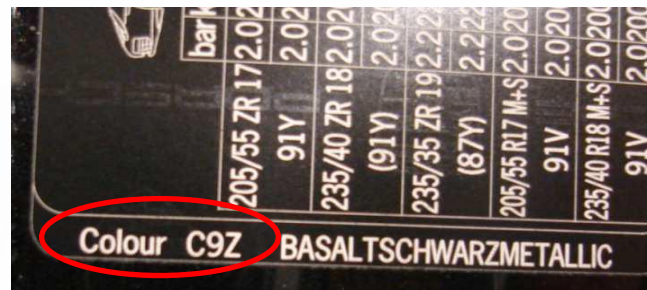

PORSCHE

MODEL	POSITION OF COLOUR LABEL
ALL MODELS (EXCEPT CAYENNE)	ON THE DRIVER'S SIDE DOOR EDGE
CAYENNE	INSIDE THE BOOT

COLOUR CODE