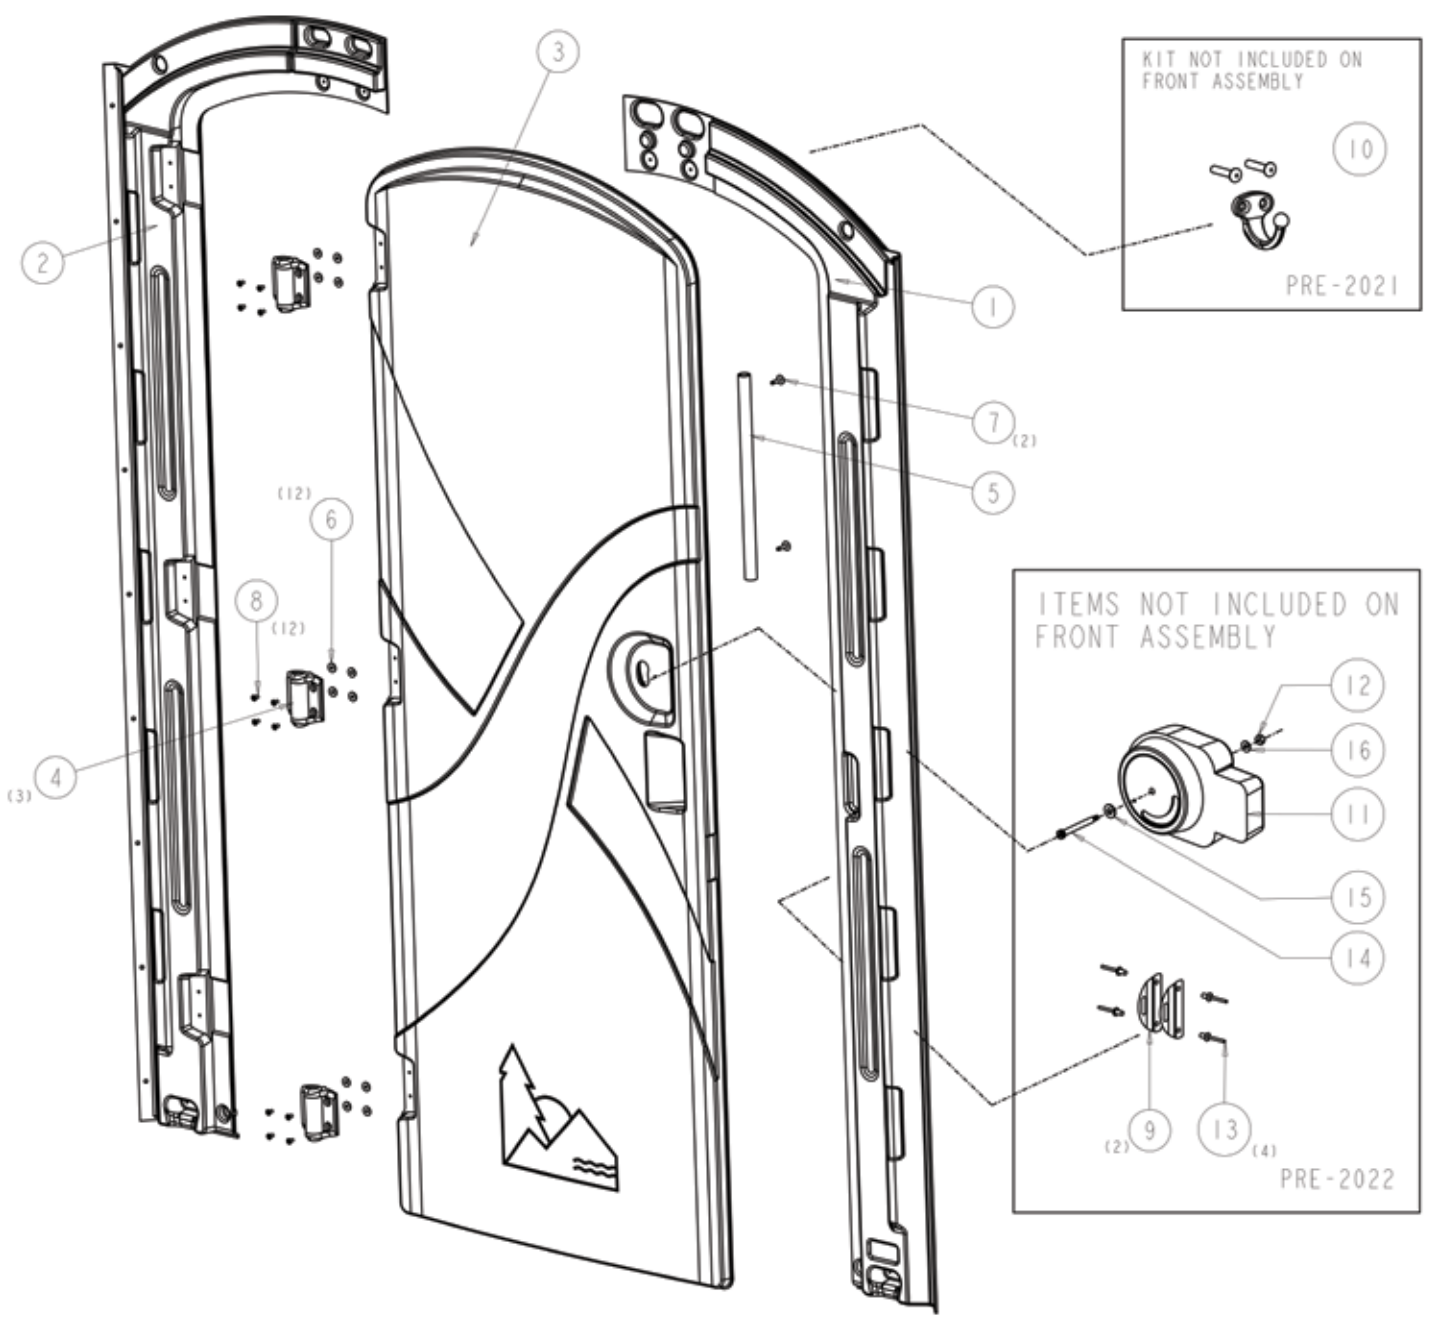

AXXIS | FRONT ASSEMBLY PRE-2022

AXXIS | FRONT ASSEMBLY PARTS PRE-2022

ITEM #	PART #	QPU	DESCRIPTION	COMMENT
1		1	FACING- AXXIS HASP	
2		1	FACING- AXXIS HINGE	
3		1	DOOR- AXXIS	
	SEE CHART		FRONT ASSY- AXXIS	
4	1021-699	3	HINGE- SPRING LOADED	
5	1080-699	1	HANDLE- DOOR/HOVER	
6	11315	12	WASHER- 3/16 RIVET STNLS	
7	22199	2	RIVET- 3/16 TRIFIX ALUM LF	
8	1827-699	12	RIVET- SSB68S SPRING HINGE	

AXXIS | FRONT ASSEMBLY PARTS PRE-2022 (NOT INCLUDED)

ITEM #	PART #	QPU	DESCRIPTION	COMMENT
9	1093-699	2	HASP- LOCK BRACKET (AXXIS)	
10	1029-699-99	1	KIT- AXXIS COAT HOOK STNLS	INCLUDE HOOK & RIVETS
	10891	1	HOOK- FLAT COAT STNLS	
11	1081-799	1	LATCH- DOOR W/LABEL ROTARY	
12	20903	1	NUT- #10-24 NYLOC STNLS	
13	17436	5	RIVET- AVDEL SILVER	
14	1934-699	1	SHOULDER SCREW- 1/4 D x 2	
15	12382	1	WASHER- 1/4 FLAT STNLS	
16	11315	1	WASHER- 3/16 RIVET STNLS