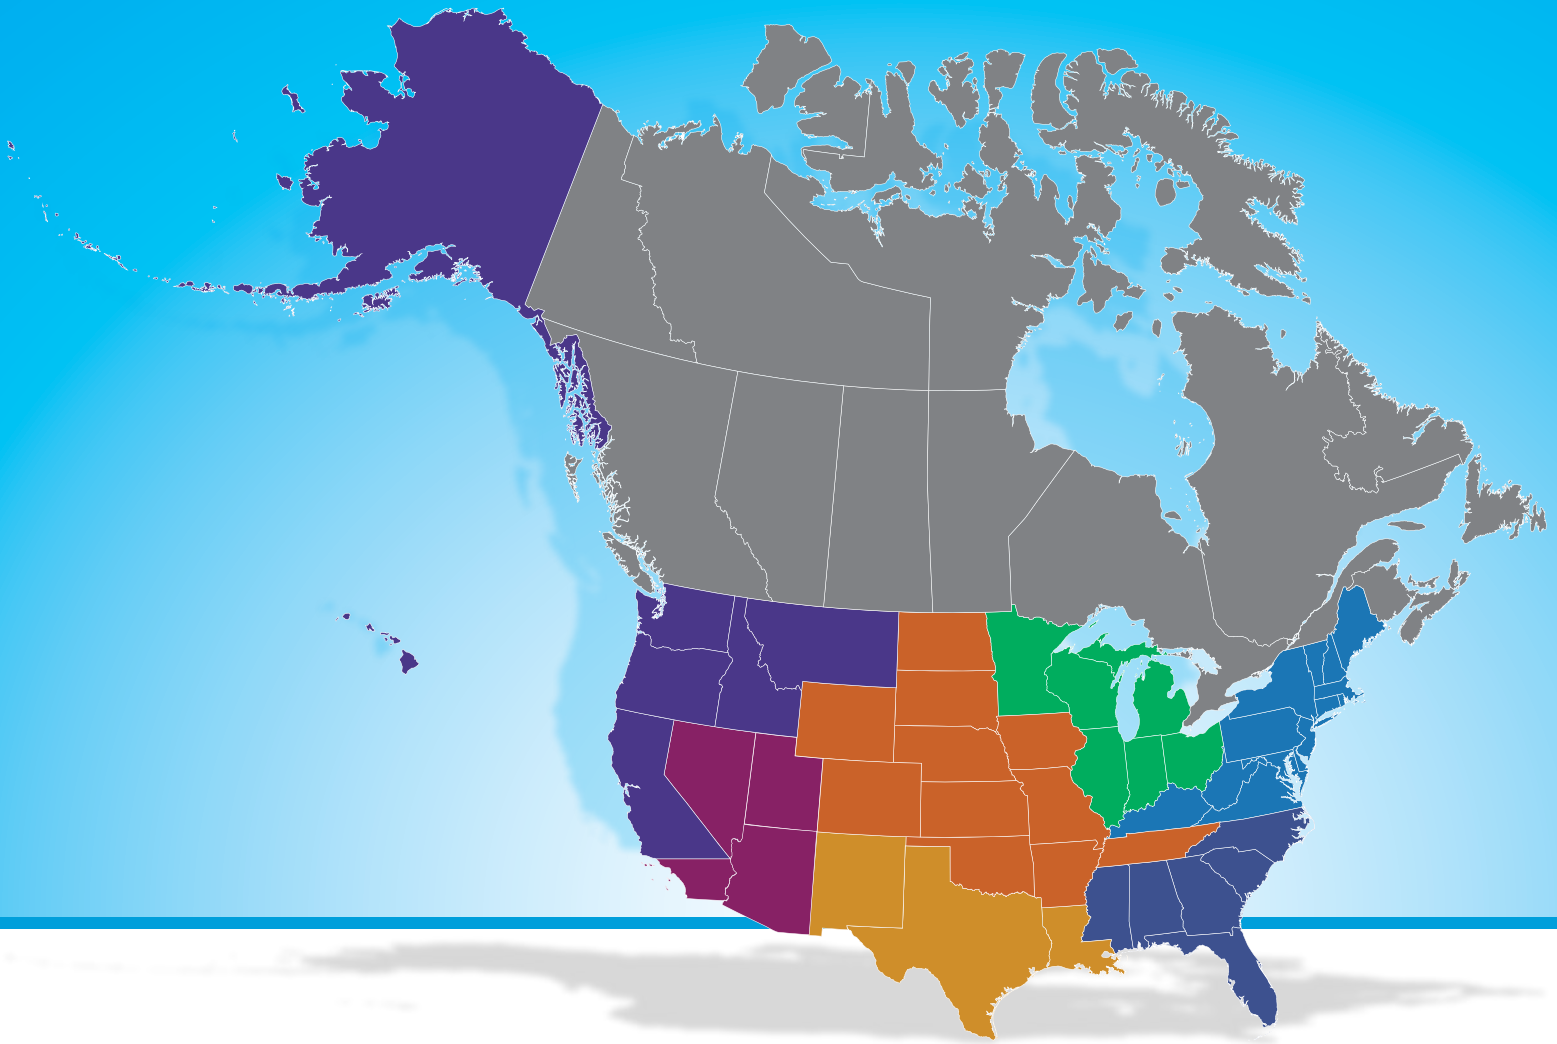

NORTHWEST

John Sprenger
763-519-6544
johns@satelliteindustries.com

GREAT LAKES

Paul Jongert
763-519-6546
paulj@satelliteindustries.com

SOUTHEAST

Lance Branan
763-519-6541
lanceb@satelliteindustries.com

SOUTHWEST