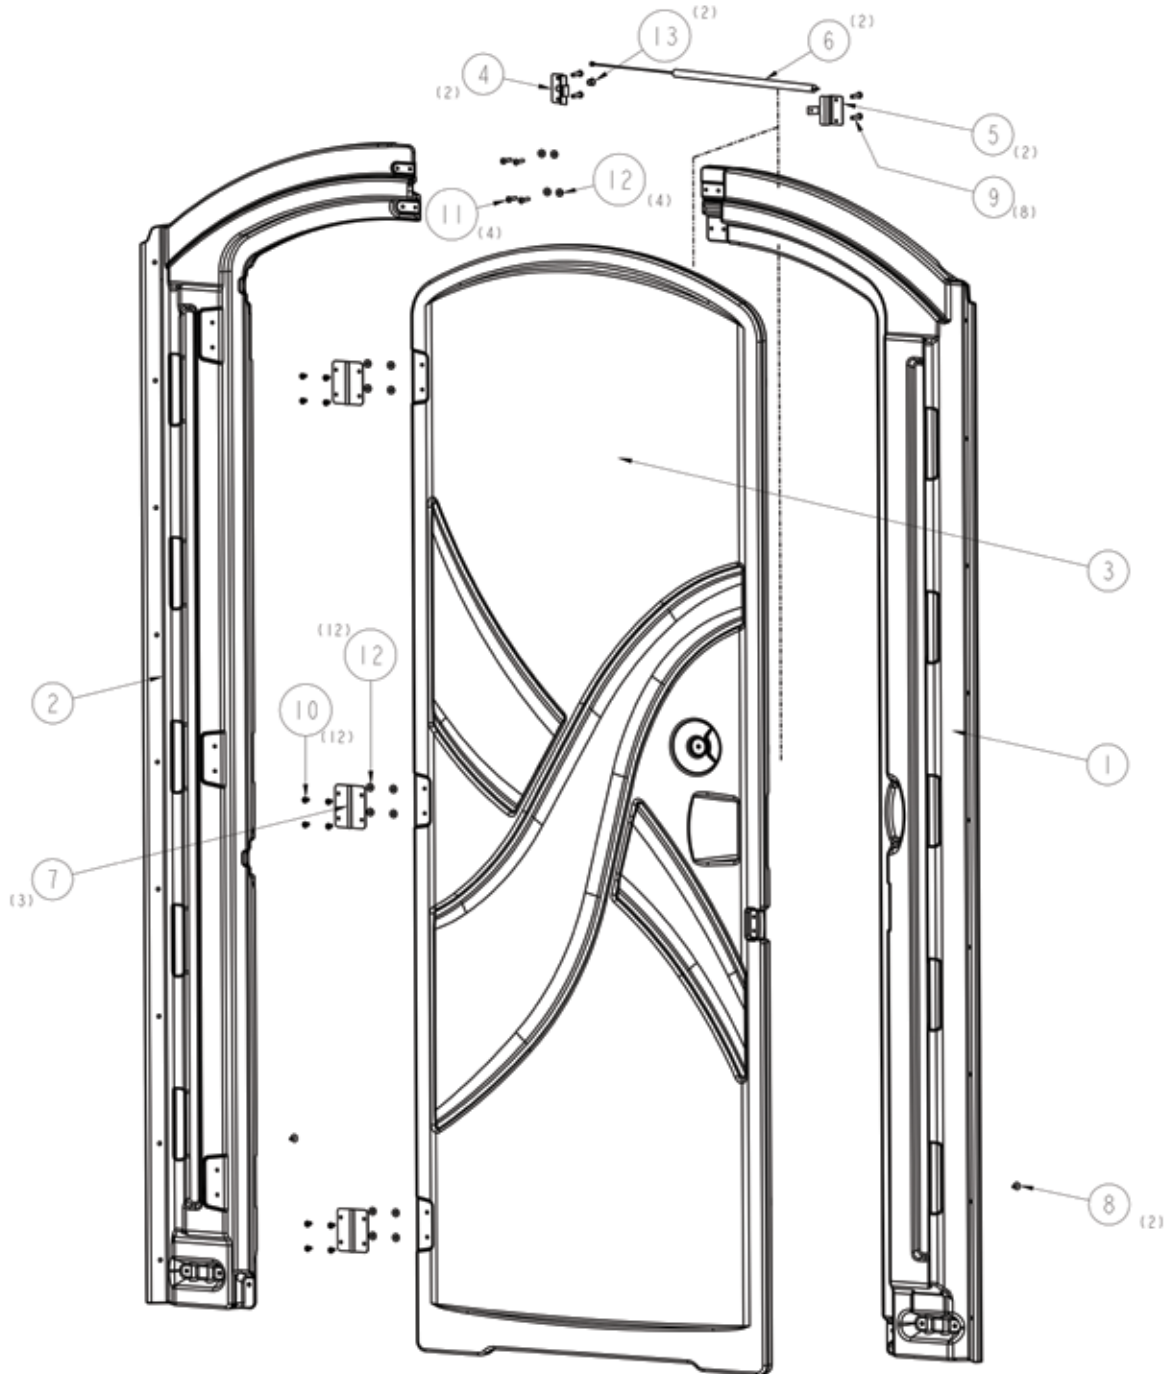

AXXIS | FRONT ASSEMBLY POST-2022

AXXIS | FRONT ASSEMBLY PARTS POST-2022

ITEM #	PART #	QPU	DESCRIPTION	COMMENT
1		1	FACING- AXXIS HASP	
2		1	FACING- AXXIS HINGE	
3		1	DOOR- AXXIS	
	SEE CHART		FRONT ASSY- AXXIS	
4	10889	2	BRACKET- CABLE ANCHOR TUFWAY	HINGE SIDE
5	10511	2	BRACKET- SPRING ANCHOR TUFWAY	DOOR
6	14649	2	CLOSURE ASSY- DOOR MX2/TM II	
7	13266	3	HINGE- DOOR STNLS ROUND CORNER	
8	16804	2	RIVET- PINE TREE 1/4 X 9/16	
9	18755	8	RIVET- AVDEL SILVER LONG	
10	11270	12	RIVET- #68 STNLS	
11	11024	4	RIVET- #610 AAP	
12	11315	16	WASHER- 3/16 RIVET STNLS	
13	14803	2	PLUG- 3/8 HOLE	

AXXIS | COMPLETE FRONT ASSEMBLY POST-2022

PART #	DESCRIPTION
24119	FRONT ASSY- AXXIS (BM) DGRY
24120	FRONT ASSY- AXXIS (BM) RBLU
24121	FRONT ASSY- AXXIS (BM) SAND
24122	FRONT ASSY- AXXIS (BM) FRST
24123	FRONT ASSY- AXXIS (BM) DBLU
24124	FRONT ASSY- AXXIS (BM) RED
24125	FRONT ASSY- AXXIS (BM) ORNG
24126	FRONT ASSY- AXXIS (BM) LGRY
24127	FRONT ASSY- AXXIS (BM) AQUA
24128	FRONT ASSY- AXXIS (BM) YELL
24130	FRONT ASSY- AXXIS (BM) PRPL
24131	FRONT ASSY- AXXIS (BM) LIME
24132	FRONT ASSY- AXXIS (BM) PINK
24133	FRONT ASSY- AXXIS (BM) WHTE
24134	FRONT ASSY- AXXIS (BM) MARN

AXXIS | PANEL POST-2022

PART #	DESCRIPTION
22767	PANEL- AXXIS AQUA
22768	PANEL- AXXIS RBLU
22769	PANEL- AXXIS DARK BLUE
22772	PANEL- AXXIS DGRY
22773	PANEL- AXXIS FORREST
22774	PANEL- AXXIS LIME
22775	PANEL- AXXIS MAROON
22776	PANEL- AXXIS ORANGE
22777	PANEL- AXXIS PINK
22778	PANEL- AXXIS PURPLE
22779	PANEL- AXXIS RED
22781	PANEL- AXXIS SAND
22783	PANEL- AXXIS WHT/GRY
22784	PANEL- AXXIS YELLOW
23957	PANEL- AXXIS LGRY