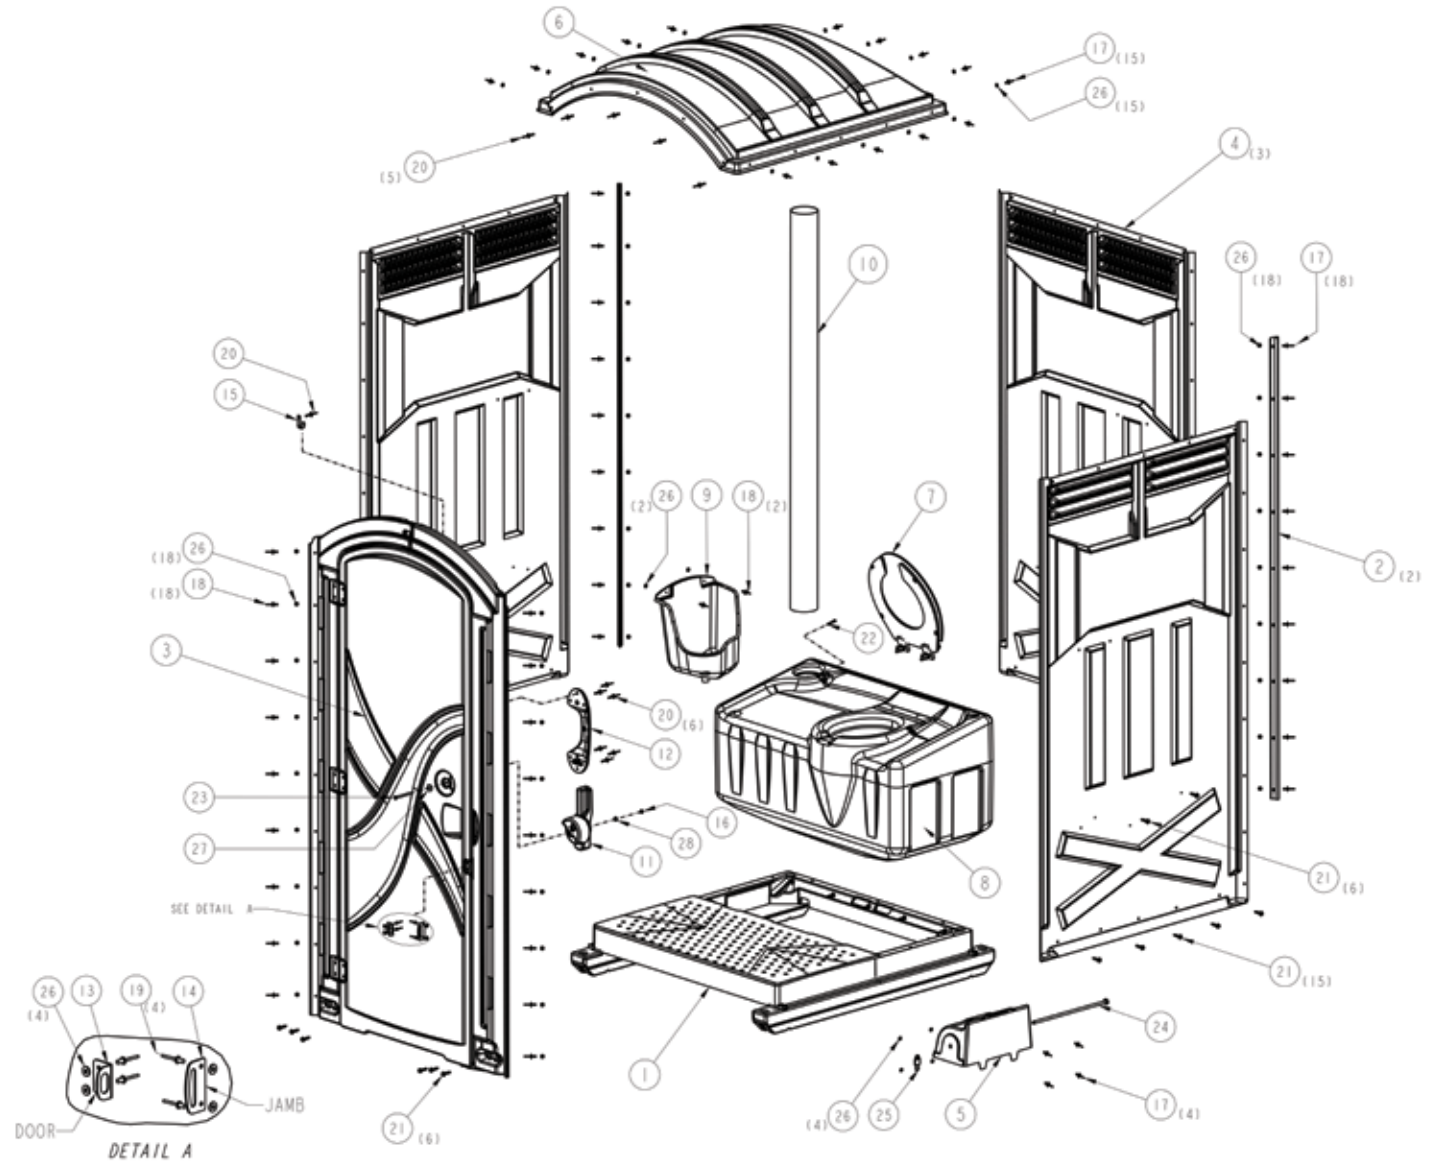

PARTS CATALOG

VOL. 3.1 MARCH, 2023

AXXIS | MAJOR ASSEMBLY

AXXIS | MAJOR ASSEMBLY

ITEM #	PART #	QPU	DESCRIPTION	COMMENT
1	10034	1	BASE ASSY- IMPACT SOLID FLOOR	
	10033	1	BASE ASSY- IMPACT GRID FLOOR	
	10032		COVER- FLOOR IMPACT BASE	20 1/2 X 40-1/2 (8 #22727 & 8 #11360)
	23045	1	BASE- ROTO GREY AXXIS/VANTAGE	
2	22989	2	CORNER MOLDING- WHITE PUNCHED	
3	SEE CHART	1	FRONT ASSY- AXXIS	BLOW MOLDED FRONT ASSEMBLY
4	SEE CHART	3	PANEL- AXXIS	
	23936		HDWE- AXXIS 3 ROLL (BM)	BLOW MOLDED FRONT ASSEMBLY
5	22917	1	HOOD- PGRD AX/VN 3 ROLL DGRY	
6	22920	1	ROOF- AXXIS T-11 DOME NAT	
	22921	1	ROOF- AX/VN T-22 DOME NAT	
7	10570	1	SEAT- TOILET TUF/FRE/LIB BLACK	INCLUDES HARDWARE - 10 PER CASE
8	22918	1	TANK- AX 60 GAL BLOW DGRY	
9	22919	1	URINAL- AX/VN DGRY	
10	14133	1	VENT PIPE- 4 X 63 DGRY	
11	40057	1	HANDLE- GB TOILET GREY	
12	22522	1	HANDLE- PLASTIC LIFT DGRY	
13	22605	1	HASP- LARGE LOCK EXTENDED	
14	24418	1	HASP- AXXIS JAMB EXTENDED	
15	10891	1	HOOK- FLAT COAT STNLS	
16	16307	1	NUT- 1/4-20 NYLOC STNLS	
17	11030	37	RIVET- #66 AAL POP	
18	11054	20	RIVET- #68 AAL POP	
19	11270	4	RIVET- #68 STNLS	
20	22604	12	RIVET- TRI- LOBE X 5/8 LF	
21	13860	27	SCREW- #14 X 1- 1/2 W/WSH GOLD	
22	18098	1	SCREW- #10 X 2 Pn PH TAP	
23	40052	1	SCREW- 1/4-20X3-1/2 PH PNHD SS	
24	1051-699	1	ROD- TOILET PAPER 3 ROLL	
25	1038-699	1	PADLOCK- (55/25) w/ KEY (5253)	
26	11315	61	WASHER- 3/16 RIVET STNLS	
27	11360	1	WASHER- 1/4 ID FENDER STNLS	
28	12382	1	WASHER- 1/4 FLAT STNLS	
	23944		INSTRUCTION- AXXIS BLOW MOLD	SEE WEBSITE