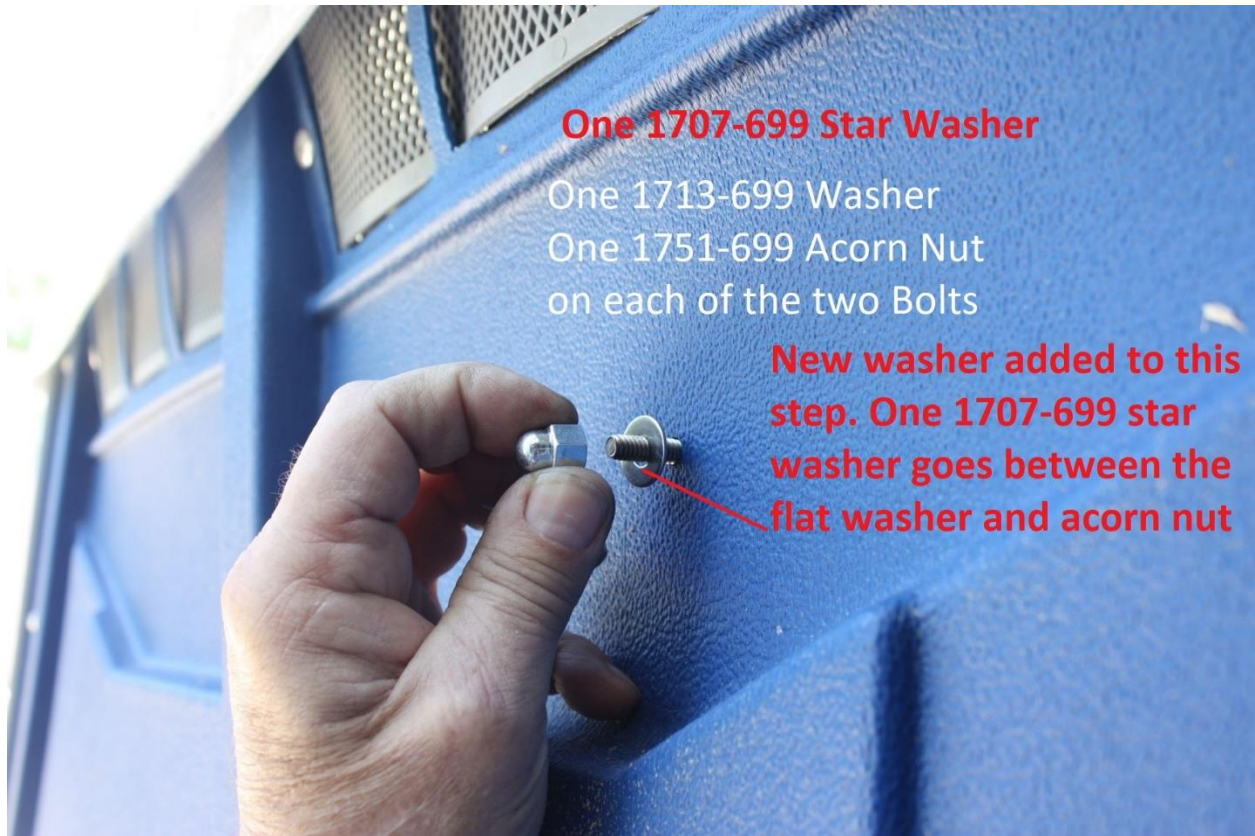

Step 6

Step 7

Lean sink forward. Take drain hose on back of sink and insert into hole in front of tank.

Step 8

Step 9

Step 10

One 1707-699 Star Washer

One 1713-699 Washer

One 1751-699 Acorn Nut

on each of the two Bolts

New washer added to this step. One 1707-699 star washer goes between the flat washer and acorn nut