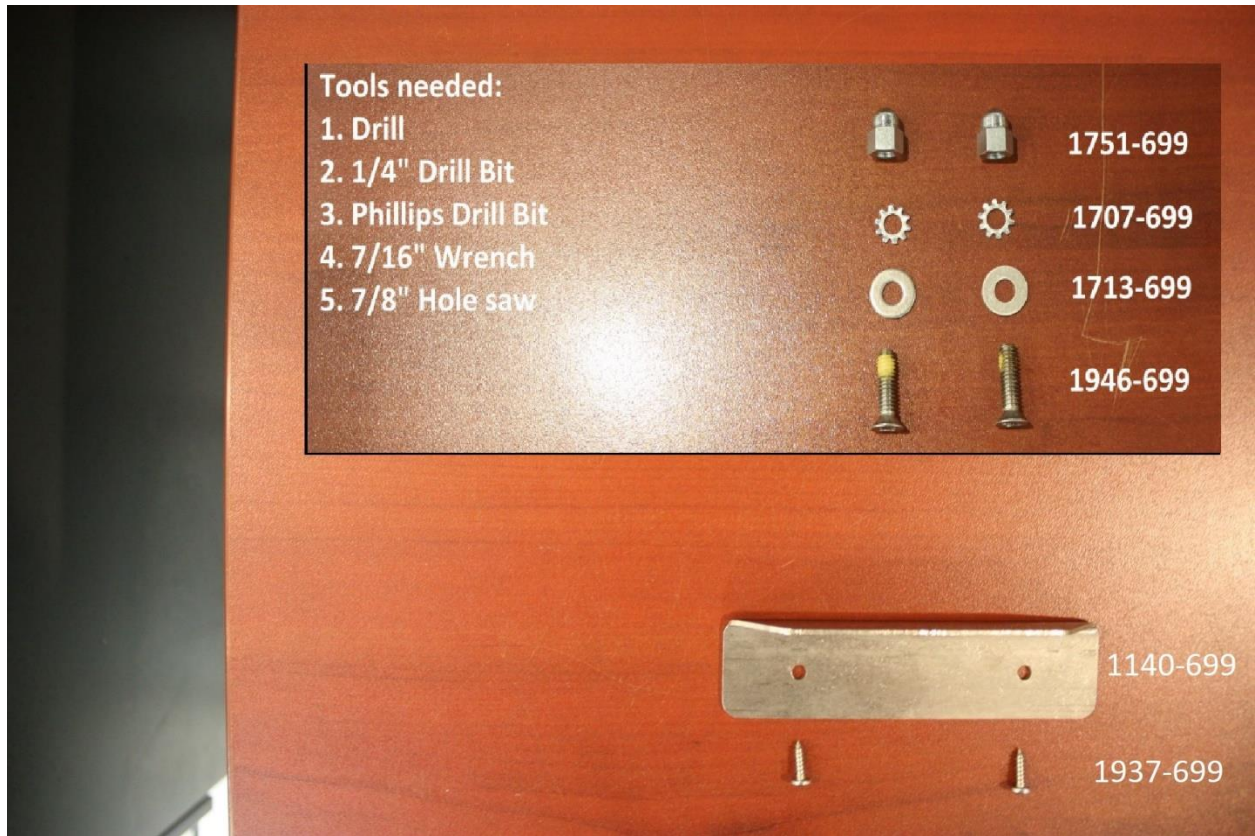

Tools & Hardware