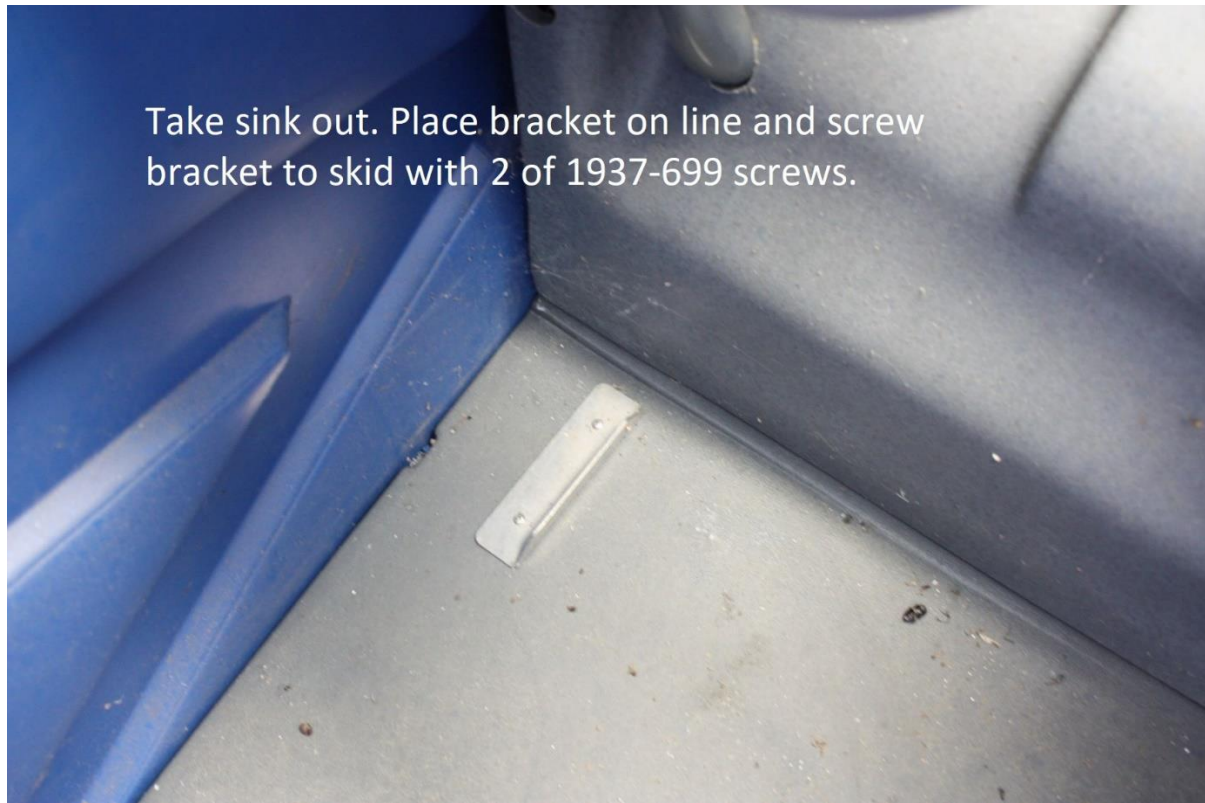

Installation Guide

Pro-12 handwash sink & Axxis restroom

Tools & Hardware

Step 1

Step 2

Step 3

Step 4

Step 5

Step 6

Step 7

Lean sink forward. Take drain hose on back of sink and insert into hole in front of tank.

Step 8

Step 9

Step 10

One 1707-699 Star Washer

One 1713-699 Washer

One 1751-699 Acorn Nut

on each of the two Bolts

New washer added to this step. One 1707-699 star washer goes between the flat washer and acorn nut