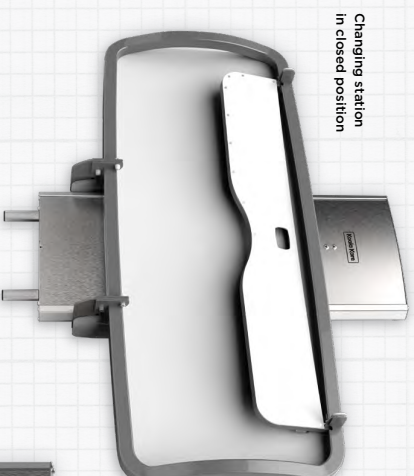

Unmatched Durability

This product is designed specifically for public spaces, emphasized by its robust construction and enhanced durability. Its vandal-resistant changing surface is rated to IK10, and its integrated recessed height controls are also designed to withstand tampering. The unit also has no removable parts or exposed wires that could be damaged, and its rust-free frame makes it suitable for wet environments.

Simplifying Hygiene

The adjustable height changing station features a smooth surface that can easily be wiped down and disinfected, and its crevice-free design helps prevent the buildup of contamination on the changing surface. It is also designed to withstand being hosed down with water.

Thoughtful Design

Featuring contemporary aesthetics and intuitive design, the unit's height adjustability allows the end user to be safely transferred to the changing surface without requiring the caregiver to assist with lifting. The changing surface is engineered to emphasize flex in the material to provide more comfort. Additionally, an elegant, curved clip in the front guard allows for easier caregiver access, and the unit's integrated, recessed height controls are easy to locate and use.