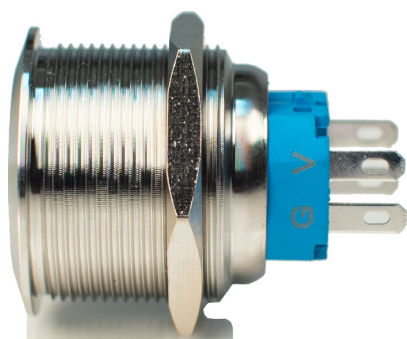

Product Summary

The Videotel Digital Touch-Less Infrared button is the latest addition to our touchless line-up. Instead of having to make physical contact as with a standard button, this unique solution triggers content from a distance of 3". In the stand-by mode, the LED will illuminate white, and then once a finger is detected the LED switches to blue (additional color options will be available in the future). Our Touch-Less IR button is powered by 5 Volts DC and easily integrated with our IPM+, IPH, or any number of other devices.

Features & Benefits

- Designed with industrial grade stainless steel & durable components
- Allows guests to trigger content without having to touch a physical button
- Bright LEDs trigger from white to blue, clearly indicating that the button has been triggered

Specifications

- Illuminated LED ring around sensor
 - Resting Color: White
 - Triggered Color: Blue
- Trigger Range: 76mm (3")
- Terminal Size: 2.85mm (.11") x 7mm (.27")
- Button Diameter (Threaded Portion): 24.88mm (.98")
- Button Diameter (Front Bezel): 27.8mm (1.1")
- Button Length (Threaded Portion): 17.75mm (.7")
- Button Length (From Bezel to End of Terminals): 37.4mm (1.47")
- Recommend Mounting Hole Size: 25mm (1")
- Recommend Mounting Material Thickness : 12.7mm (1/2")
- Warranty: 1 Years