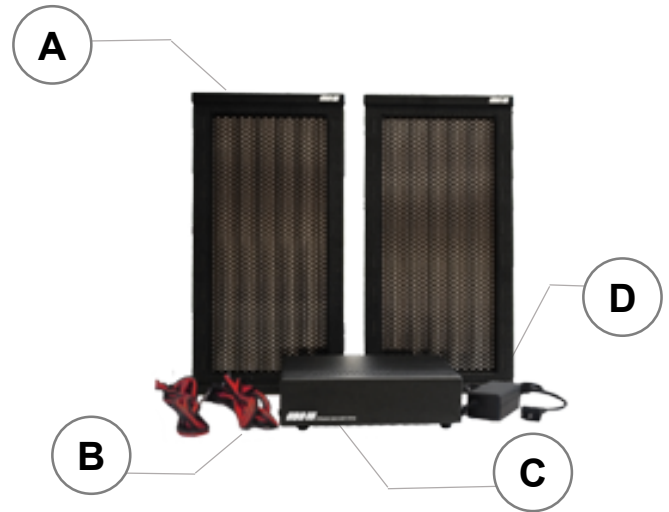

Lightweight speakers and slim form factor make integration into slot machine design easy.

Targeted sound zones

allow messages to reach the intended target without disrupting players in the surrounding environment. Create several audio zones without bleed, each playing a different message.

WHAT'S INCLUDED:

	MONO SYSTEM	10-3004-01-00 (BLACK) 10-3004-01-01 (WHITE)	STEREO SYSTEM	10-3003-01-00 (BLACK) 10-3003-01-01 (WHITE)
A	1	HyperSound Speaker	2	HyperSound Speakers
B	1	Set of Red & Black Speaker Cables with Banana Connectors and Audio Cable	2	Sets of Red & Black Speaker Cables with Banana Connectors and Audio Cable
C	1	Amplifier	1	Amplifier
D	1	30 volt DC Power Supply	1	30 volt DC Power Supply