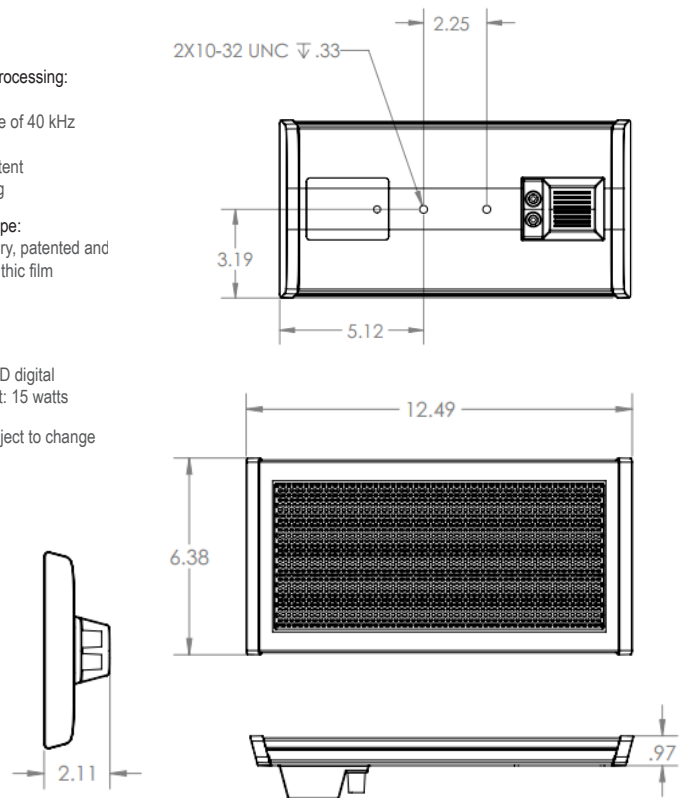

Electrical:
AC power cord length:
1.5 meters (5 feet)
Speaker cord length (14AWG):
2 meters (6.5 feet)
Universal power supply:
Input: 100V-240V-50/60 Hz
Output: 30V DC @ 1.5 amps

Mechanical:
Speaker dimensions:
12.5 x 6.375 x 2.125 inches
HSS-3000 amplifier box:
6.25 x 6.75 x 1.875 inches

Unit Weight:
7.4 pounds (3.4 kg)
(per complete system)

Colors:
Black - Standard
White - Standard

Environmental:
Operating temperature:
10°C to 40°C (50° to 104°F)
Storage temperature:
-20°C to 50°C (-4° to 122°F)
Operating humidity range:
0 to 95% (non-condensing)
Storage humidity range:
0 to 95% (non-condensing)

System:
Max audio SPL output:
(single emitter)
100dB @ 1.5 kHz/2
meters
Audio:
Impedance:
10k Ohms
Input connectors:
1 RCA style connector
(per channel)
Speaker cable connectors:
2 banana style connectors
(per emitter)
Powered subwoofer output:
1 RCA style
System configuration:
Stereo 2 channel or mono
Max input for max output:
160 mVrms per channel
Frequency response:
300 Hz to 18kHz

Ultrasonic and DSP Processing:
Carrier frequency:
Proprietary in range of 40 kHz
Modulation method:
Proprietary and patent
pending processing

Ultrasonic Speaker Type:
HyperSound proprietary, patented and
patent pending monolithic film
transducer

Power Amplification:
Amplifier type:
Customized Class D digital
Amplifier power output: 15 watts

Specifications are subject to change
without notice.