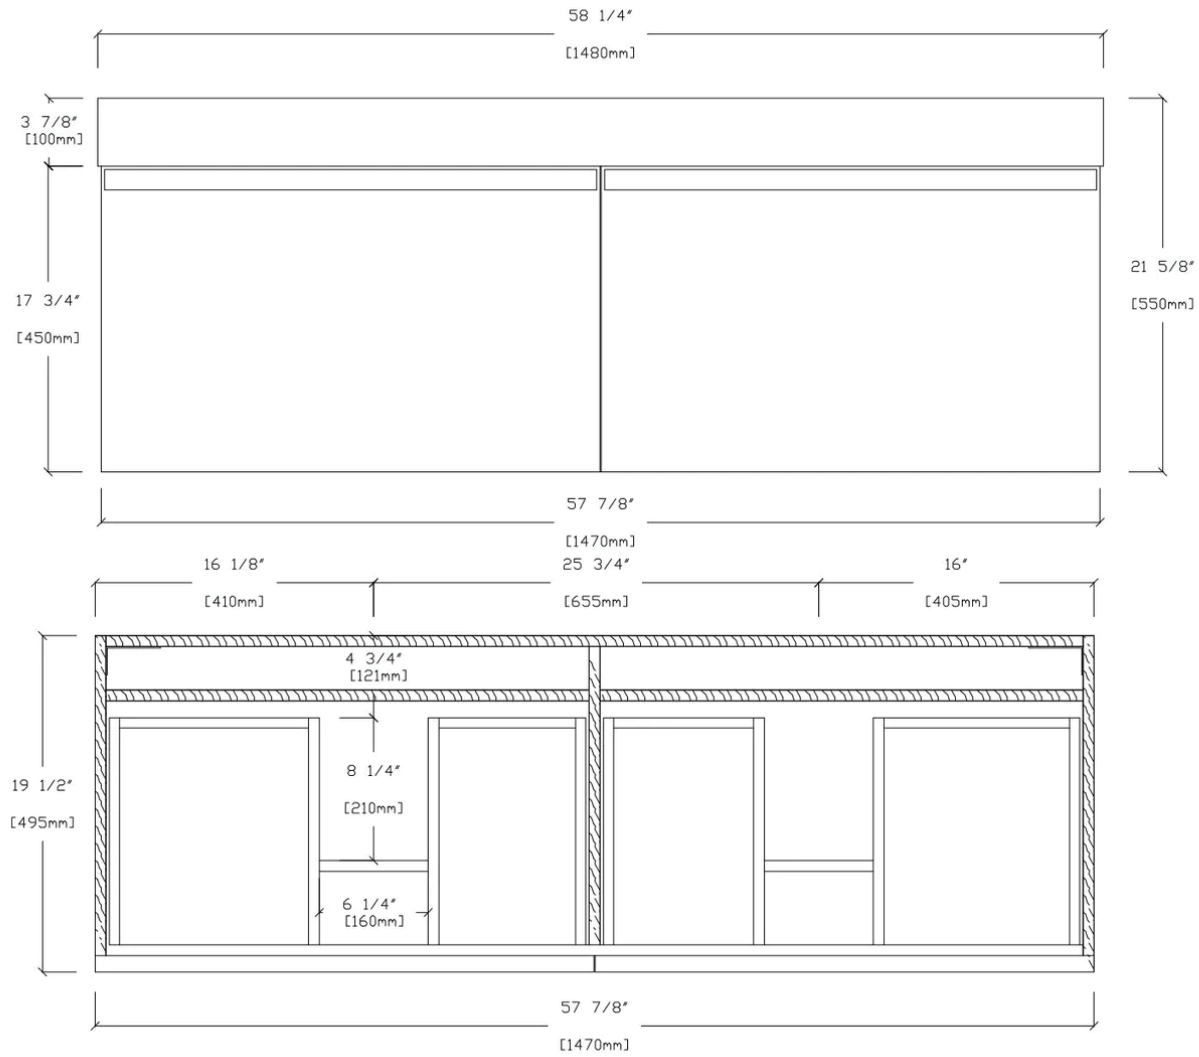

60" / Double Sink

# 60" / Open Shelves