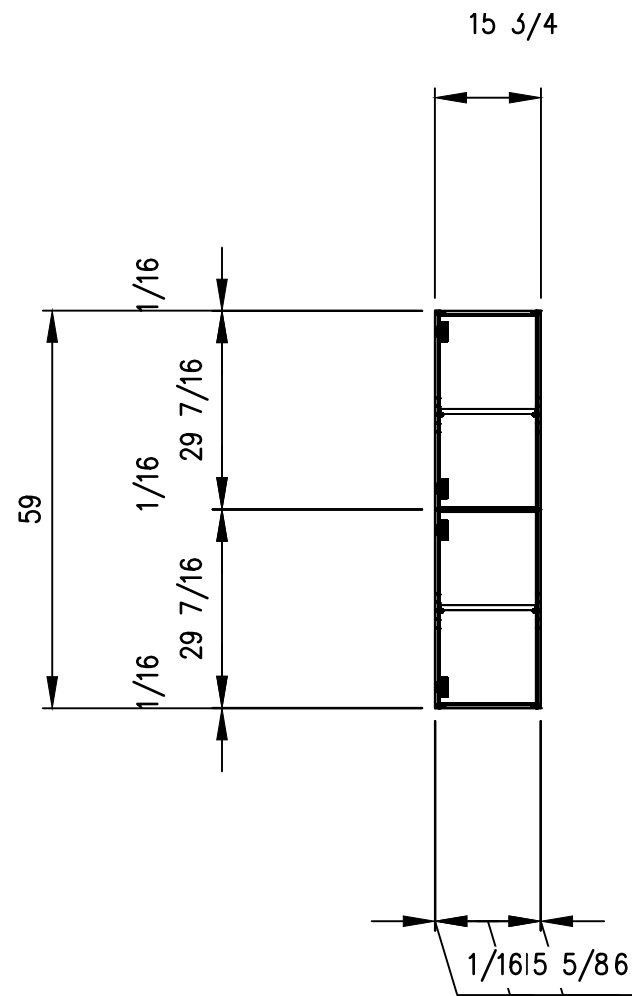

Isometric view
Realistic

View from top: 1:10@A3
2D Wireframe

Exploded view
X-Ray

View from right: 1:10@A3
2D Wireframe

Front view: 1:10@A3
2D Wireframe

View from right: 1:10@A3
2D Wireframe

| | | | | | | | | | | |
|-------------|---------------|----------------|-----------------------------------------------------------------------------------------------------------------------------------------------------------------------------------------------|--------------|-----------|--------------|---------------|----------|---------------------|------------------------|
| Articleinfo | Articleinfo 1 | Articleinfo 6 | Dimensions / Weight / Position Article Height 59 Article Width 15.75 Article Depth 11.75 Article Weight 0 Hierarchy Number 6 | Ordercolor 1 | Address 1 | Date | Article name | Page | | |
| | Articleinfo 2 | Articleinfo 7 | | | | Ordercolor 2 | Address 2 | Current | W01 | 1 |
| | Articleinfo 3 | Articleinfo 8 | | | | Ordercolor 3 | Address 3 | Modified | Article description | Name |
| | Articleinfo 4 | Articleinfo 9 | | | | Ordercolor 4 | Zip | Created | Construction | Scale |
| | Articleinfo 5 | Articleinfo 10 | | | | Ordercolor 5 | Notice | Delivery | STANDARD | 1:442,1 @ A3 |
| | | | | | | MERCE | 4564_6 | | | |