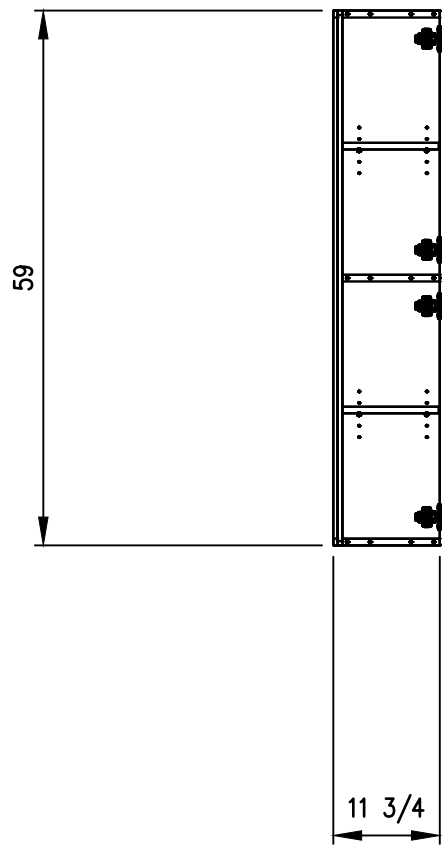

Isometric view
Realistic

View from top: 1:10@A3
2D Wireframe

Exploded view
X-Ray

View from right: 1:10@A3
2D Wireframe

Front view: 1:10@A3
2D Wireframe

View from right: 1:10@A3
2D Wireframe

| | | | | | | | | | | |
|-------------|---------------|----------------|-----------------------------------------------------------------------------------------------------------------------------------------------------------------------------------------------|--------------|-----------|--------------|---------------|----------|---------------------|------------------------|
| Articleinfo | Articleinfo 1 | Articleinfo 6 | Dimensions / Weight / Position Article Height 59 Article Width 15.75 Article Depth 11.75 Article Weight 0 Hierarchy Number 6 | Ordercolor 1 | Address 1 | Date | Article name | Page | | |
| | Articleinfo 2 | Articleinfo 7 | | | | Ordercolor 2 | Address 2 | Current | W01 | 1 |
| | Articleinfo 3 | Articleinfo 8 | | | | Ordercolor 3 | Address 3 | Modified | Article description | Name |
| | Articleinfo 4 | Articleinfo 9 | | | | Ordercolor 4 | Zip | Created | Construction | Scale |
| | Articleinfo 5 | Articleinfo 10 | | | | Ordercolor 5 | Notice | Delivery | STANDARD | 1:442,1 @ A3 |
| | | | | | | MERCE | 4564_6 | | | |