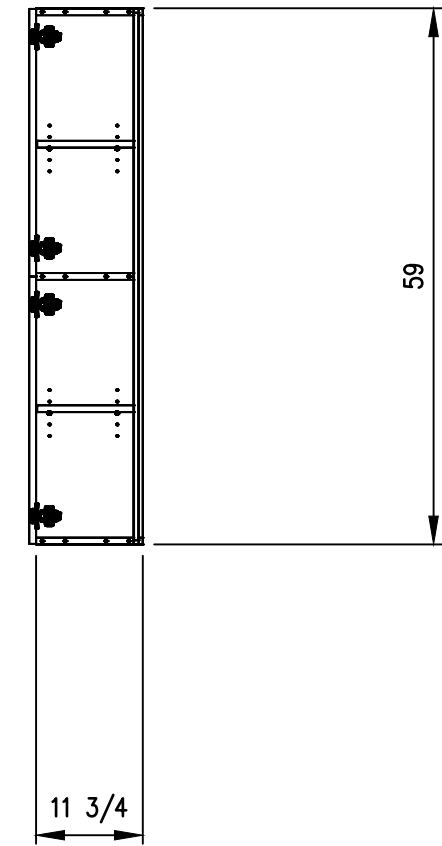

Isometric view
Realistic

View from top: 1:10@A3
2D Wireframe

Exploded view
X-Ray

View from right: 1:10@A3
2D Wireframe

Front view: 1:10@A3
2D Wireframe

View from right: 1:10@A3
2D Wireframe

| | | | | | | | | | | |
|-------------|---------------|----------------|-----------------------------------------------------------------------------------------------------------------------------------------------------------------------------------------------|--------------|-----------|--------------|---------------|----------|---------------------|------------------------|
| Articleinfo | Articleinfo 1 | Articleinfo 6 | Dimensions / Weight / Position Article Height 59 Article Width 15.75 Article Depth 11.75 Article Weight 0 Hierarchy Number 6 | Ordercolor 1 | Address 1 | Date | Article name | Page | | |
| | Articleinfo 2 | Articleinfo 7 | | | | Ordercolor 2 | Address 2 | Current | W01 | 1 |
| | Articleinfo 3 | Articleinfo 8 | | | | Ordercolor 3 | Address 3 | Modified | Article description | Name |
| | Articleinfo 4 | Articleinfo 9 | | | | Ordercolor 4 | Zip | Created | Construction | Scale |
| | Articleinfo 5 | Articleinfo 10 | | | | Ordercolor 5 | Notice | Delivery | STANDARD | 1:442,1 @ A3 |
| | | | | | | MERCE | 4564_6 | | | |