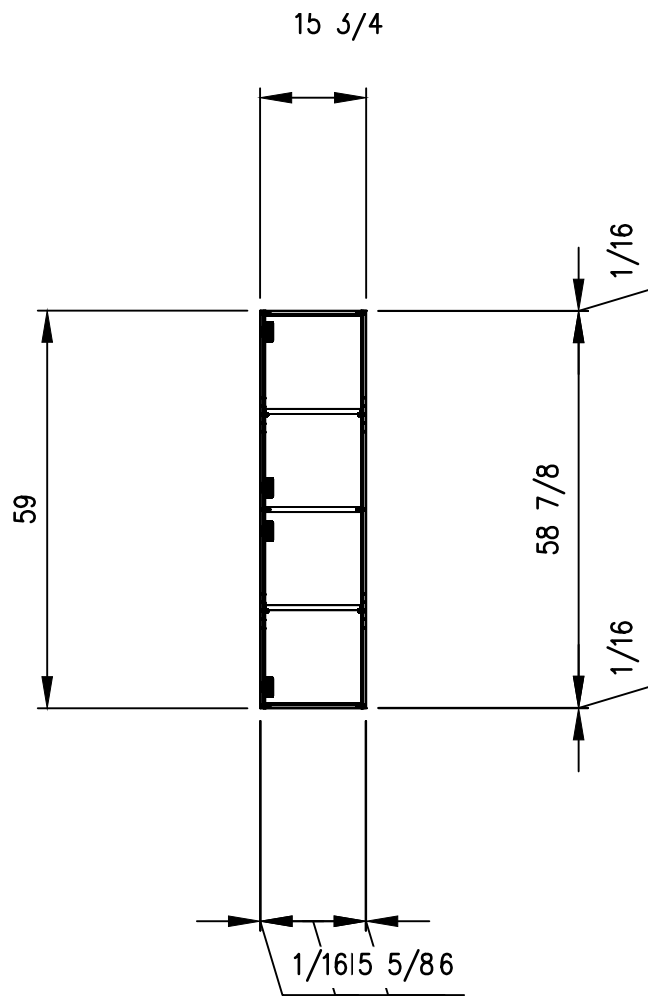

Isometric view
Realistic

View from top: 1:10@A3
2D Wireframe

Exploded view
X-Ray

View from right: 1:10@A3
2D Wireframe

Front view: 1:10@A3
2D Wireframe

View from right: 1:10@A3
2D Wireframe

Articleinfo	Articleinfo 1	Articleinfo 6	Dimensions / Weights / Position	Article Height	Ordercolor 1	Address 1	Date	Articlename	Page			
	Articleinfo 2	Articleinfo 7		59			Ordercolor 2	Address 2		Current	W01	1
	Articleinfo 3	Articleinfo 8		15.75			Ordercolor 3	Address 3		Modified	Articledescription	Name
	Articleinfo 4	Articleinfo 9		11.75			Ordercolor 4	Zip		Created	Construction	Scale
	Articleinfo 5	Articleinfo 10		0			Ordercolor 5	Notice		Loading	STANDARD	1:442,1
				6						Delivery		
							MERCE	4564_6				