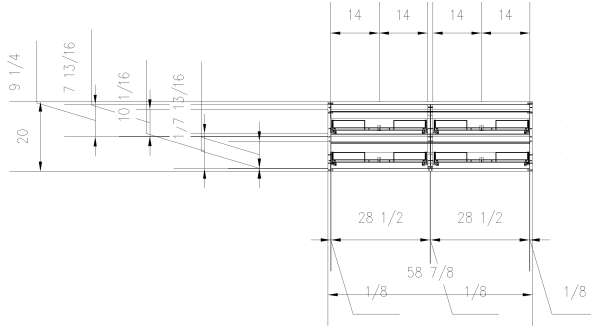

Isometric view
Realistic

View from top: 1:10@A3
2D Wireframe

Exploded view
X-Ray

View from right: 1:10@A3
2D Wireframe

Front view: 1:10@A3
2D Wireframe

View from right: 1:10@A3
2D Wireframe

Articles 1	Articles 6	Article Height	20	Ordermate 1	Address 1	Date	10/18/2021	Article Name	VH2DBL_GOLA	Page	1
Articles 2	Articles 7	Article Width	58.9	Ordermate 2	Address 2	Current		Article Description	Article Designer Group	Sum	
Articles 3	Articles 8	Article Depth	19.5	Ordermate 3	Address 3	Model		Standard	STANDARD	Sum	1:482.7
Articles 4	Articles 9	Article Weight	0	Ordermate 4	Zip	Category					
Articles 5	Articles 10	Inventory Number	13	Ordermate 5	Notes	Delivery					

Order No	Line No	Legend ID	Style Pull	Height	Width	Depth
3058	13	GS98R - Cream				
Design Code	Description	Style Pull		Height	Width	Depth
GOLAVHDSB58.9_2	Vanity Hanging Drawer Sink Base 012	GSS - Gola SS	C1 - Wood Textured	20	58 7/8	19 1/2
NH - None						

Components						
ICN	Item Description	Material	X	Y	Z	
	Right Gable	Cream	20	19 1/2	3/4	
	Left Gable	Cream	20	19 1/2	3/4	
	Bottom with holes	Cream	57 3/8	19 1/2	3/4	
	Front Rail	Cream	57 3/8	1 7/8	3/4	
	Partition	Cream	18 1/2	18	3/4	
	Partition	Cream	18 1/2	18	3/4	
	Back Panel	MPECORE	19 1/4	57 3/8	3/4	
	Back Rail	Cream	57 3/8	4 11/16	3/4	
	Back Rail	Cream	57 3/8	4 11/16	3/4	
	Door	Cream	7 13/16	28 1/2	3/4	
	Door	Cream	7 13/16	28 1/2	3/4	
	Door	Cream	7 13/16	28 1/2	3/4	
	Door	Cream	7 13/16	28 1/2	3/4	
	Drawer Bottom	GSDE6.16.D	27	16 7/8	5/8	
	Drawer Back	MPECORE	27	2 1/8	5/8	
	Drawer Back	GSDE6.16.D	9 5/16	2 1/8	5/8	
	Drawer Back	GSDE6.16.D	9 5/16	2 1/8	5/8	