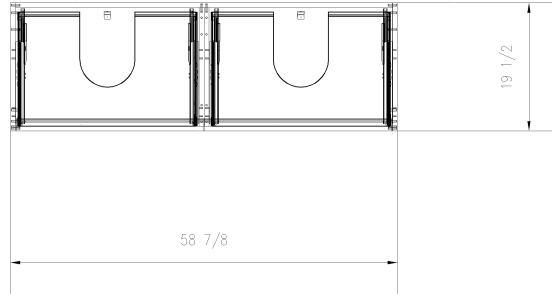

Isometric view
Realistic

View from top: 1:10@A3
2D Wireframe

Exploded view
X-Ray

View from right: 1:10@A3
2D Wireframe

Front view: 1:10@A3
2D Wireframe

View from right: 1:10@A3
2D Wireframe

Articles 1	Articles 6	Article Height	20	Ordermate 1	Address 1	Date	10/18/2021	Article Name	VH2DBL_GOLA	Page	1
Articles 2	Articles 7	Article Width	58.9	Ordermate 2	Address 2	Current		Article Description	Article Designer Group	Sum	
Articles 3	Articles 8	Article Depth	19.5	Ordermate 3	Address 3	Model		Standard	STANDARD	Sum	1:482.7
Articles 4	Articles 9	Article Weight	0	Ordermate 4	Zip	Category					
Articles 5	Articles 10	Inventory Number	13	Ordermate 5	Notes	Delivery					

Order No	Line No	Legend ID	Style Pull	Height	Width	Depth
3058	13	GS98R - Cream				
Design Code	Description	Style Pull		Height	Width	Depth
GOLAVHDSB58.9_2	Vanity Hanging Drawer Sink Base 012	GSS - Gola SS	C1 - Wood Textured	20	58 7/8	19 1/2
NH - None						

Components						
ICN	Item Description	Material	X	Y	Z	
	Right Gable	Cream	20	19 1/2	3/4	
	Left Gable	Cream	20	19 1/2	3/4	
	Bottom with holes	Cream	57 3/8	19 1/2	3/4	
	Front Rail	Cream	57 3/8	1 7/8	3/4	
	Partition	Cream	18 1/2	18	3/4	
	Partition	Cream	18 1/2	18	3/4	
	Back Panel	MPECORE	19 1/4	57 3/8	3/4	
	Back Rail	Cream	57 3/8	4 11/16	3/4	
	Back Rail	Cream	57 3/8	4 11/16	3/4	
	Door	Cream	7 13/16	28 1/2	3/4	
	Door	Cream	7 13/16	28 1/2	3/4	
	Door	Cream	7 13/16	28 1/2	3/4	
	Door	Cream	7 13/16	28 1/2	3/4	
	Drawer Bottom	GSDE6.16.D	27	16 7/8	5/8	
	Drawer Back	MPECORE	27	2 1/8	5/8	
	Drawer Back	GSDE6.16.D	9 5/16	2 1/8	5/8	
	Drawer Back	GSDE6.16.D	9 5/16	2 1/8	5/8	