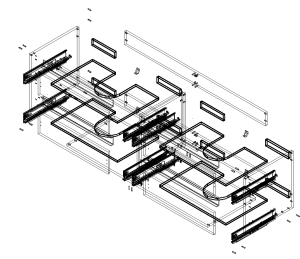

Isometric view
Realistic

View from top: 1:10@A3
2D Wireframe

Exploded view
X-Ray

View from right: 1:10@A3
2D Wireframe

Front view: 1:10@A3
2D Wireframe

View from right: 1:10@A3
2D Wireframe

Articles 1	Articles 6	Article Height	20	Ordermate 1	Address 1	Date	10/18/2021	Article Name	VH2DBL_GOLA	Page	1
Articles 2	Articles 7	Article Width	58.9	Ordermate 2	Address 2	Current		Article Description	Article Designer Group	Sum	
Articles 3	Articles 8	Article Depth	19.5	Ordermate 3	Address 3	Model		Standard	STANDARD	Sum	1:482.7
Articles 4	Articles 9	Article Weight	0	Ordermate 4	Zip	Category					
Articles 5	Articles 10	Inventory Number	13	Ordermate 5	Notes	Delivery					

Order No	Line No	Legend ID	Style Pull	Height	Width	Depth
3058	13	GS98R - Cream				
Design Code	Description	Style Pull		Height	Width	Depth
GOLAVHDSB58.9_2	Vanity Hanging Drawer Sink Base 012	GSS - Gola SS	C1 - Wood Textured	20	58 7/8	19 1/2
NH - None						

Components						
ICN	Item Description	Material	X	Y	Z	
	Right Gable	Cream	20	19 1/2	3/4	
	Left Gable	Cream	20	19 1/2	3/4	
	Bottom with holes	Cream	57 3/8	19 1/2	3/4	
	Front Rail	Cream	57 3/8	1 7/8	3/4	
	Partition	Cream	18 1/2	18	3/4	
	Partition	Cream	18 1/2	18	3/4	
	Back Panel	MPECORE	19 1/4	57 3/8	3/4	
	Back Rail	Cream	57 3/8	4 11/16	3/4	
	Back Rail	Cream	57 3/8	4 11/16	3/4	
	Door	Cream	7 13/16	28 1/2	3/4	
	Door	Cream	7 13/16	28 1/2	3/4	
	Door	Cream	7 13/16	28 1/2	3/4	
	Door	Cream	7 13/16	28 1/2	3/4	
	Drawer Bottom	GSDE6.16.D	27	16 7/8	5/8	
	Drawer Back	MPECORE	27	2 1/8	5/8	
	Drawer Back	GSDE6.16.D	9 5/16	2 1/8	5/8	
	Drawer Back	GSDE6.16.D	9 5/16	2 1/8	5/8	