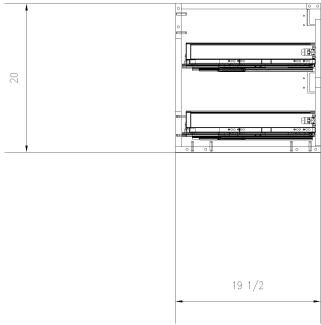

Isometric view
Realistic

View from top: 1:10@A3
2D Wireframe

Exploded view
X-Ray

View from right: 1:10@A3
2D Wireframe

Front view: 1:10@A3
2D Wireframe

View from right: 1:10@A3
2D Wireframe

Articles 1	Articles 6	Article Height	20	Ordermate 1	Address 1	Date	10/18/2021	Article Name	VH2DBL_GOLA	Page	1
Articles 2	Articles 7	Article Width	58.9	Ordermate 2	Address 2	Current		Article Description	Article Designer Group	Sum	
Articles 3	Articles 8	Article Depth	19.5	Ordermate 3	Address 3	Model		Standard	STANDARD	Sum	1:482.7
Articles 4	Articles 9	Article Weight	0	Ordermate 4	Zip	Category					
Articles 5	Articles 10	Inventory Number	13	Ordermate 5	Notes	Delivery					

Order No	Line No	Legend ID	Style Pull	Height	Width	Depth
3058	13	GS98R - Cream				
Design Code	Description	Style Pull		Height	Width	Depth
GOLAVHDSB58.9_2	Vanity Hanging Drawer Sink Base 012	GSS - Gola SS	C1 - Wood Textured	20	58 7/8	19 1/2
NH - None						

Components						
ICN	Item Description	Material	X	Y	Z	
	Right Gable	Cream	20	19 1/2	3/4	
	Left Gable	Cream	20	19 1/2	3/4	
	Bottom with holes	Cream	57 3/8	19 1/2	3/4	
	Front Rail	Cream	57 3/8	1 7/8	3/4	
	Partition	Cream	18 1/2	18	3/4	
	Partition	Cream	18 1/2	18	3/4	
	Back Panel	MPECORE	19 1/4	57 3/8	3/4	
	Back Rail	Cream	57 3/8	4 11/16	3/4	
	Back Rail	Cream	57 3/8	4 11/16	3/4	
	Door	Cream	7 13/16	28 1/2	3/4	
	Door	Cream	7 13/16	28 1/2	3/4	
	Door	Cream	7 13/16	28 1/2	3/4	
	Door	Cream	7 13/16	28 1/2	3/4	
	Drawer Bottom	GSDE6.16.D	27	16 7/8	5/8	
	Drawer Back	MPECORE	27	2 1/8	5/8	
	Drawer Back	GSDE6.16.D	9 5/16	2 1/8	5/8	
	Drawer Back	GSDE6.16.D	9 5/16	2 1/8	5/8	