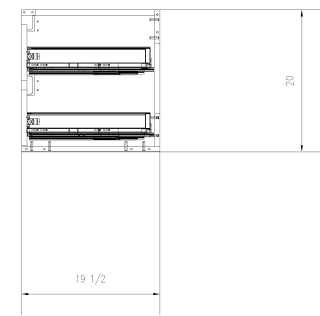

Isometric view
Realistic

View from top: 1:10@A3
2D Wireframe

Exploded view
X-Ray

View from right: 1:10@A3
2D Wireframe

Front view: 1:10@A3
2D Wireframe

View from right: 1:10@A3
2D Wireframe

Articles 1	Articles 6	Article Height	20	Ordermate 1	Address 1	Date	10/18/2021	Article Name	VH2DBL_GOLA	Page	1
Articles 2	Articles 7	Article Width	58.9	Ordermate 2	Address 2	Current		Article Description	Article Designer Group	Sum	
Articles 3	Articles 8	Article Depth	19.5	Ordermate 3	Address 3	Model		Standard	STANDARD	Sum	1:482.7
Articles 4	Articles 9	Article Weight	0	Ordermate 4	Zip	Category					
Articles 5	Articles 10	Inventory Number	13	Ordermate 5	Notes	Delivery					

Order No	Line No	Legend ID	Style Pull	Height	Width	Depth
3058	13	GS98R - Cream				
Design Code	Description	Style Pull		Height	Width	Depth
GOLAVHDSB58.9_2	Vanity Hanging Drawer Sink Base 012	GSS - Gola SS	C1 - Wood Textured	20	58 7/8	19 1/2
NH - None						

Components						
ICN	Item Description	Material	X	Y	Z	
	Right Gable	Cream	20	19 1/2	3/4	
	Left Gable	Cream	20	19 1/2	3/4	
	Bottom with holes	Cream	57 3/8	19 1/2	3/4	
	Front Rail	Cream	57 3/8	1 7/8	3/4	
	Partition	Cream	18 1/2	18	3/4	
	Partition	Cream	18 1/2	18	3/4	
	Back Panel	MPECORE	19 1/4	57 3/8	3/4	
	Back Rail	Cream	57 3/8	4 11/16	3/4	
	Back Rail	Cream	57 3/8	4 11/16	3/4	
	Door	Cream	7 13/16	28 1/2	3/4	
	Door	Cream	7 13/16	28 1/2	3/4	
	Door	Cream	7 13/16	28 1/2	3/4	
	Door	Cream	7 13/16	28 1/2	3/4	
	Drawer Bottom	GSDE6.16.D	27	16 7/8	5/8	
	Drawer Back	MPECORE	27	2 1/8	5/8	
	Drawer Back	GSDE6.16.D	9 5/16	2 1/8	5/8	
	Drawer Back	GSDE6.16.D	9 5/16	2 1/8	5/8	