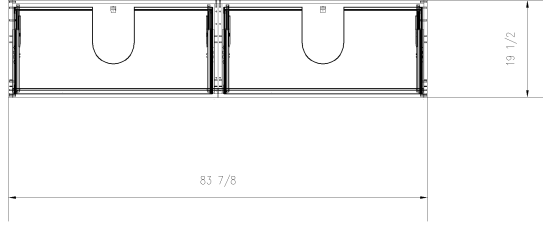

Isometric view
Realistic

View from top: 1:10@A3
2D Wireframe

Exploded view
X-Ray

View from right: 1:10@A3
2D Wireframe

Front view: 1:10@A3
2D Wireframe

View from right: 1:10@A3
2D Wireframe

| | | | | | | | | | | | |
|-----------|------------|------------------|------|-------------|-----------|----------|------------|--------------|------------------------|------|---------|
| Article 1 | Article 6 | Article Height | 20 | Orderline 1 | Address 1 | Date | 10/18/2021 | Article Name | VH2DBL_GOLA | Page | 1 |
| Article 2 | Article 7 | Article Width | 83.9 | Orderline 2 | Address 2 | Current | | Manufacturer | Article Designer Group | Sum | |
| Article 3 | Article 8 | Article Depth | 19.5 | Orderline 3 | Address 3 | Material | | Standard | STANDARD | Sum | 1:632,4 |
| Article 4 | Article 9 | Article Weight | 0 | Orderline 4 | Zip | Delivery | | | | | |
| Article 5 | Article 10 | Orderline Number | 15 | Orderline 5 | Notes | | | | | | |

| | | | | | | |
|-----------------|----------------|----------------------|--|--|--|--|
| Order No | Line No | Legend ID | Chicago, IL 60610 849 N Franklin Ticket 09-14 | | | |
| 3058 | 15 | GS98R - Cream | | | | |

| Design Code | Description | Style Pull | Height | Width | Depth |
|---------------|-------------------------------------|---------------|--------|--------|--------|
| GOLAVHDSB83.9 | Vanity Hanging Drawer Sink Base 012 | GSS - Gola SS | 20 | 83 7/8 | 19 1/2 |
| NH - None | | | | | |