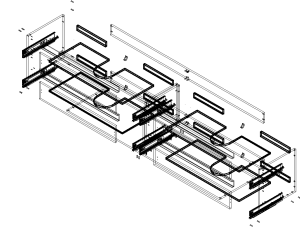

Isometric view
Realistic

View from top: 1:10@A3
2D Wireframe

Exploded view
X-Ray

View from right: 1:10@A3
2D Wireframe

Front view: 1:10@A3
2D Wireframe

View from right: 1:10@A3
2D Wireframe

| | | | | | | | | | | | |
|-----------|------------|------------------|------|-------------|-----------|----------|------------|--------------|------------------------|------|---------|
| Article 1 | Article 6 | Article Height | 20 | Orderline 1 | Address 1 | Date | 10/18/2021 | Article Name | VH2DBL_GOLA | Page | 1 |
| Article 2 | Article 7 | Article Width | 83.9 | Orderline 2 | Address 2 | Current | | Manufacturer | Article Designer Group | Sum | |
| Article 3 | Article 8 | Article Depth | 19.5 | Orderline 3 | Address 3 | Material | | Standard | STANDARD | Sum | 1:632,4 |
| Article 4 | Article 9 | Article Weight | 0 | Orderline 4 | Zip | Delivery | | | | | |
| Article 5 | Article 10 | Orderline Number | 15 | Orderline 5 | Notes | | | | | | |

| Components | | | | | | |
|------------|-------------------|------------|---------|---------|-----|--|
| ICN | Item Description | Material | X | Y | Z | |
| | Right Gable | Cream | 20 | 19 1/2 | 3/4 | |
| | Left Gable | Cream | 20 | 19 1/2 | 3/4 | |
| | Bottom with holes | Cream | 82 3/8 | 19 1/2 | 3/4 | |
| | Front Rail | Cream | 82 3/8 | 1 7/8 | 3/4 | |
| | Partition | Cream | 18 1/2 | 18 | 3/4 | |
| | Partition | Cream | 18 1/2 | 18 | 3/4 | |
| | Back Panel | MPECORE | 19 1/4 | 82 3/8 | 3/4 | |
| | Back Rail | Cream | 82 3/8 | 4 11/16 | 3/4 | |
| | Back Rail | Cream | 82 3/8 | 4 11/16 | 3/4 | |
| | Door | Cream | 7 13/16 | 41 | 3/4 | |
| | Door | Cream | 7 13/16 | 41 | 3/4 | |
| | Door | Cream | 7 13/16 | 41 | 3/4 | |
| | Door | Cream | 7 13/16 | 41 | 3/4 | |
| | Drawer Bottom | GSDE6.16.D | 39 1/2 | 16 7/8 | 5/8 | |
| | Drawer Back | MPECORE | 39 1/2 | 2 1/8 | 5/8 | |
| | Drawer Back | GSDE6.16.D | 15 9/16 | 2 1/8 | 5/8 | |
| | Drawer Back | GSDE6.16.D | 15 9/16 | 2 1/8 | 5/8 | |