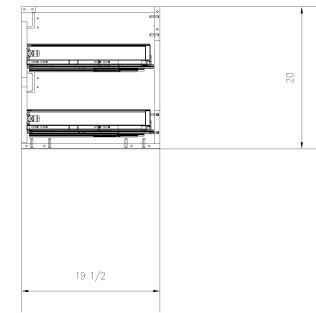

Isometric view
Realistic

View from top: 1:10@A3
2D Wireframe

Exploded view
X-Ray

View from right: 1:10@A3
2D Wireframe

Front view: 1:10@A3
2D Wireframe

View from right: 1:10@A3
2D Wireframe

| | | | | | | | | | | | |
|-----------|------------|------------------|------|-------------|-----------|----------|------------|--------------|------------------------|------|---------|
| Article 1 | Article 6 | Article Height | 20 | Orderline 1 | Address 1 | Date | 10/18/2021 | Article Name | VH2DBL_GOLA | Page | 1 |
| Article 2 | Article 7 | Article Width | 83.9 | Orderline 2 | Address 2 | Current | | Manufacturer | Article Designer Group | Sum | |
| Article 3 | Article 8 | Article Depth | 19.5 | Orderline 3 | Address 3 | Material | | Standard | STANDARD | Sum | 1:632,4 |
| Article 4 | Article 9 | Article Weight | 0 | Orderline 4 | Zip | Delivery | | | | | |
| Article 5 | Article 10 | Orderline Number | 15 | Orderline 5 | Notes | | | | | | |

| Design Code | Description | Style Pull | Height | Width | Depth |
|---------------|-------------------------------------|---------------|--------|--------|--------|
| GOLAVHDSB83.9 | Vanity Hanging Drawer Sink Base 012 | GSS - Gola SS | 20 | 83 7/8 | 19 1/2 |
| NH - None | | | | | |