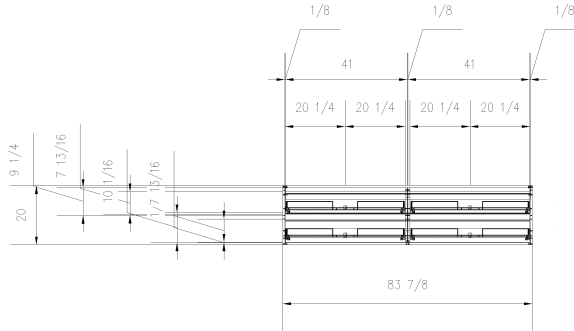

Isometric view
Realistic

View from top: 1:10@A3
2D Wireframe

Exploded view
X-Ray

View from right: 1:10@A3
2D Wireframe

Front view: 1:10@A3
2D Wireframe

View from right: 1:10@A3
2D Wireframe

| | | | | | | | | | | | |
|-----------|------------|------------------|------|-------------|-----------|----------|------------|--------------|------------------------|------|---------|
| Article 1 | Article 6 | Article Height | 20 | Orderline 1 | Address 1 | Date | 10/18/2021 | Article Name | VH2DBL_GOLA | Page | 1 |
| Article 2 | Article 7 | Article Width | 83.9 | Orderline 2 | Address 2 | Current | | Manufacturer | Article Designer Group | Sum | |
| Article 3 | Article 8 | Article Depth | 19.5 | Orderline 3 | Address 3 | Material | | Standard | STANDARD | Sum | 1:632,4 |
| Article 4 | Article 9 | Article Weight | 0 | Orderline 4 | Zip | Delivery | | | | | |
| Article 5 | Article 10 | Orderline Number | 15 | Orderline 5 | Notes | | | | | | |

| Design Code | Description | Style Pull | Height | Width | Depth |
|---------------|-------------------------------------|---------------|--------|--------|--------|
| GOLAVHDSB83.9 | Vanity Hanging Drawer Sink Base 012 | GSS - Gola SS | 20 | 83 7/8 | 19 1/2 |
| NH - None | | | | | |