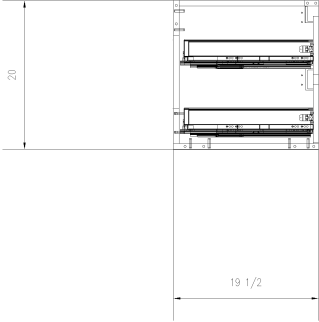

Isometric view
Realistic

View from top: 1:10@A3
2D Wireframe

Exploded view
X-Ray

View from right: 1:10@A3
2D Wireframe

Front view: 1:10@A3
2D Wireframe

View from right: 1:10@A3
2D Wireframe

| | | | | | | | | | | | |
|-----------|------------|------------------|------|-------------|-----------|----------|------------|--------------|------------------------|------|---------|
| Article 1 | Article 6 | Article Height | 20 | Orderline 1 | Address 1 | Date | 10/18/2021 | Article Name | VH2DBL_GOLA | Page | 1 |
| Article 2 | Article 7 | Article Width | 83.9 | Orderline 2 | Address 2 | Current | | Manufacturer | Article Designer Group | Sum | |
| Article 3 | Article 8 | Article Depth | 19.5 | Orderline 3 | Address 3 | Material | | Standard | STANDARD | Sum | 1:632,4 |
| Article 4 | Article 9 | Article Weight | 0 | Orderline 4 | Zip | Delivery | | | | | |
| Article 5 | Article 10 | Orderline Number | 15 | Orderline 5 | Notes | | | | | | |

| Design Code | Description | Style Pull | Height | Width | Depth |
|---------------|-------------------------------------|---------------|--------|--------|--------|
| GOLAVHDSB83.9 | Vanity Hanging Drawer Sink Base 012 | GSS - Gola SS | 20 | 83 7/8 | 19 1/2 |
| NH - None | | | | | |