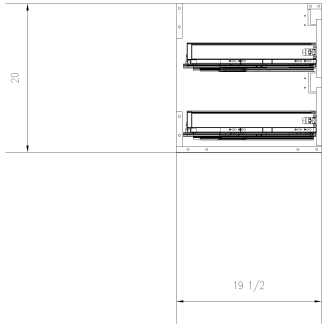

Isometric view
Realistic

View from top: 1:10@A3
2D Wireframe

Exploded view
X-Ray

View from right: 1:10@A3
2D Wireframe

Front view: 1:10@A3
2D Wireframe

View from right: 1:10@A3
2D Wireframe

Article 1	Article 6	Article Height	Orderdate 1	Address 1	Date	Article Name	Page
Article 2	Article 7	Article Width	Orderdate 2	Address 2	10/18/2021	VH2DBL2_GOLA	1
Article 3	Article 8	Article Depth	Orderdate 3	Address 3		Article Designer Group	Sum
Article 4	Article 9	Article Weight	Orderdate 4	Zip		STANDARD	1:411.6
Article 5	Article 10	Inventory Number	Orderdate 5	Notes		MERCE	

Order No	Line No	Legend ID				
3058	12	GS98R - Cream				
Design Code	Description	Style Pull	Height	Width	Depth	
GOLAVHDSB47.1	Vanity Hanging Drawer Sink Base 011	GSS - Gola SS	20	47 1/8	19 1/2	
NH - None						

Components						
ICN	Item Description	Material	X	Y	Z	
	Right Gable	Cream	20	19 1/2	3/4	
	Left Gable	Cream	20	19 1/2	3/4	
	Bottom with holes	Cream	45 9/16	19 1/2	3/4	
	Front Rail	Cream	45 9/16	1 7/8	3/4	
	Back Panel	MPECORE	19 1/4	45 9/16	3/4	
	Back Rail	Cream	45 9/16	4 11/16	3/4	
	Back Rail	Cream	45 9/16	4 11/16	3/4	
	Door	Cream	7 13/16	45 5/16	3/4	
	Door	Cream	7 13/16	45 5/16	3/4	
	Drawer Bottom	GSDE6.16.D	44 11/16	16 7/8	5/8	
	Drawer Back	MPECORE	44 11/16	2 1/8	5/8	
	Drawer Back	GSDE6.16.D	18 1/8	2 1/8	5/8	
	Drawer Back	GSDE6.16.D	18 1/8	2 1/8	5/8	
	Drawer Bottom	GSDE6.16.D	44 11/16	16 7/8	5/8	
	Drawer Back	MPECORE	44 11/16	2 1/8	5/8	
	Drawer Back	GSDE6.16.D	18 1/8	2 1/8	5/8	
	Drawer Back	GSDE6.16.D	18 1/8	2 1/8	5/8	