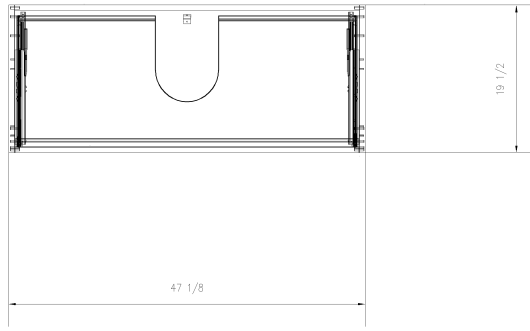

Isometric view
Realistic

View from top: 1:10@A3
2D Wireframe

Exploded view
X-Ray

View from right: 1:10@A3
2D Wireframe

Front view: 1:10@A3
2D Wireframe

View from right: 1:10@A3
2D Wireframe

Article 1	Article 6	Article Height	Orderdate 1	Address 1	Date	Article Name	Page
Article 2	Article 7	Article Width	Orderdate 2	Address 2	10/18/2021	VH2DBL2_GOLA	1
Article 3	Article 8	Article Depth	Orderdate 3	Address 3		Article Designer Group	Sum
Article 4	Article 9	Article Weight	Orderdate 4	Zip		STANDARD	1:411.6
Article 5	Article 10	Inventory Number	Orderdate 5	Notes		MERCE	

Order No	Line No	Legend ID				
3058	12	GS98R - Cream				
Design Code	Description	Style Pull	Height	Width	Depth	
GOLAVHDSB47.1	Vanity Hanging Drawer Sink Base 011	GSS - Gola SS	20	47 1/8	19 1/2	
NH - None						

Components						
ICN	Item Description	Material	X	Y	Z	
	Right Gable	Cream	20	19 1/2	3/4	
	Left Gable	Cream	20	19 1/2	3/4	
	Bottom with holes	Cream	45 9/16	19 1/2	3/4	
	Front Rail	Cream	45 9/16	1 7/8	3/4	
	Back Panel	MPECORE	19 1/4	45 9/16	3/4	
	Back Rail	Cream	45 9/16	4 11/16	3/4	
	Back Rail	Cream	45 9/16	4 11/16	3/4	
	Door	Cream	7 13/16	45 5/16	3/4	
	Door	Cream	7 13/16	45 5/16	3/4	
	Drawer Bottom	GSDE6.16.D	44 11/16	16 7/8	5/8	
	Drawer Back	MPECORE	44 11/16	2 1/8	5/8	
	Drawer Back	GSDE6.16.D	18 1/8	2 1/8	5/8	
	Drawer Back	GSDE6.16.D	18 1/8	2 1/8	5/8	
	Drawer Bottom	GSDE6.16.D	44 11/16	16 7/8	5/8	
	Drawer Back	MPECORE	44 11/16	2 1/8	5/8	
	Drawer Back	GSDE6.16.D	18 1/8	2 1/8	5/8	
	Drawer Back	GSDE6.16.D	18 1/8	2 1/8	5/8	