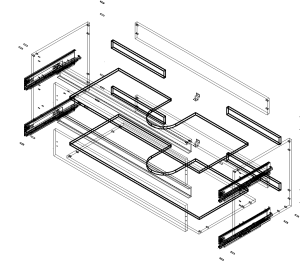

Isometric view
Realistic

View from top: 1:10@A3
2D Wireframe

Exploded view
X-Ray

View from right: 1:10@A3
2D Wireframe

Front view: 1:10@A3
2D Wireframe

View from right: 1:10@A3
2D Wireframe

Article 1	Article 6	Article Height	Orderdate 1	Address 1	Date	Article Name	Page
Article 2	Article 7	Article Width	Orderdate 2	Address 2	10/18/2021	VH2DBL2_GOLA	1
Article 3	Article 8	Article Depth	Orderdate 3	Address 3		Article Designer Group	Sum
Article 4	Article 9	Article Weight	Orderdate 4	Zip		STANDARD	1:411.6
Article 5	Article 10	Inventory Number	Orderdate 5	Notes		MERCE	

Order No	Line No	Legend ID				
3058	12	GS98R - Cream				
Design Code	Description	Style Pull	Height	Width	Depth	
GOLAVHDSB47.1	Vanity Hanging Drawer Sink Base 011	GSS - Gola SS	20	47 1/8	19 1/2	
NH - None						

Components						
ICN	Item Description	Material	X	Y	Z	
	Right Gable	Cream	20	19 1/2	3/4	
	Left Gable	Cream	20	19 1/2	3/4	
	Bottom with holes	Cream	45 9/16	19 1/2	3/4	
	Front Rail	Cream	45 9/16	1 7/8	3/4	
	Back Panel	MPECORE	19 1/4	45 9/16	3/4	
	Back Rail	Cream	45 9/16	4 11/16	3/4	
	Back Rail	Cream	45 9/16	4 11/16	3/4	
	Door	Cream	7 13/16	45 5/16	3/4	
	Door	Cream	7 13/16	45 5/16	3/4	
	Drawer Bottom	GSDE6.16.D	44 11/16	16 7/8	5/8	
	Drawer Back	MPECORE	44 11/16	2 1/8	5/8	
	Drawer Back	GSDE6.16.D	18 1/8	2 1/8	5/8	
	Drawer Back	GSDE6.16.D	18 1/8	2 1/8	5/8	
	Drawer Bottom	GSDE6.16.D	44 11/16	16 7/8	5/8	
	Drawer Back	MPECORE	44 11/16	2 1/8	5/8	
	Drawer Back	GSDE6.16.D	18 1/8	2 1/8	5/8	
	Drawer Back	GSDE6.16.D	18 1/8	2 1/8	5/8	