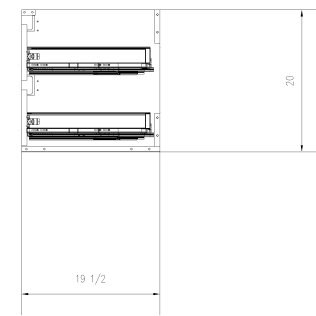

Isometric view
Realistic

View from top: 1:10@A3
2D Wireframe

Exploded view
X-Ray

View from right: 1:10@A3
2D Wireframe

Front view: 1:10@A3
2D Wireframe

View from right: 1:10@A3
2D Wireframe

Article 1	Article 6	Article Height	Orderdate 1	Address 1	Date	Article Name	Page
Article 2	Article 7	Article Width	Orderdate 2	Address 2	10/18/2021	VH2DBL2_GOLA	1
Article 3	Article 8	Article Depth	Orderdate 3	Address 3		Article Designer Group	Sum
Article 4	Article 9	Article Weight	Orderdate 4	Zip		STANDARD	1:411.6
Article 5	Article 10	Inventory Number	Orderdate 5	Notes		MERCE	

Order No	Line No	Legend ID				
3058	12	GS98R - Cream				
Design Code	Description	Style Pull	Height	Width	Depth	
GOLAVHDSB47.1	Vanity Hanging Drawer Sink Base 011	GSS - Gola SS	20	47 1/8	19 1/2	
NH - None						

Components						
ICN	Item Description	Material	X	Y	Z	
	Right Gable	Cream	20	19 1/2	3/4	
	Left Gable	Cream	20	19 1/2	3/4	
	Bottom with holes	Cream	45 9/16	19 1/2	3/4	
	Front Rail	Cream	45 9/16	1 7/8	3/4	
	Back Panel	MPECORE	19 1/4	45 9/16	3/4	
	Back Rail	Cream	45 9/16	4 11/16	3/4	
	Back Rail	Cream	45 9/16	4 11/16	3/4	
	Door	Cream	7 13/16	45 5/16	3/4	
	Door	Cream	7 13/16	45 5/16	3/4	
	Drawer Bottom	GSDE6.16.D	44 11/16	16 7/8	5/8	
	Drawer Back	MPECORE	44 11/16	2 1/8	5/8	
	Drawer Back	GSDE6.16.D	18 1/8	2 1/8	5/8	
	Drawer Back	GSDE6.16.D	18 1/8	2 1/8	5/8	
	Drawer Bottom	GSDE6.16.D	44 11/16	16 7/8	5/8	
	Drawer Back	MPECORE	44 11/16	2 1/8	5/8	
	Drawer Back	GSDE6.16.D	18 1/8	2 1/8	5/8	
	Drawer Back	GSDE6.16.D	18 1/8	2 1/8	5/8	