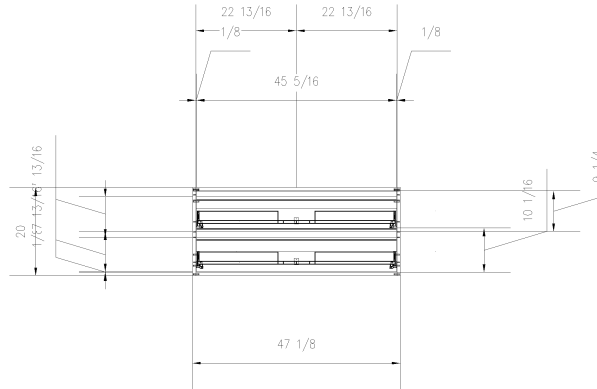

Isometric view
Realistic

View from top: 1:10@A3
2D Wireframe

Exploded view
X-Ray

View from right: 1:10@A3
2D Wireframe

Front view: 1:10@A3
2D Wireframe

View from right: 1:10@A3
2D Wireframe

Article 1	Article 6	Article Height	Orderdate 1	Address 1	Date	Article Name	Page
Article 2	Article 7	Article Width	Orderdate 2	Address 2	10/18/2021	VH2DBL2_GOLA	1
Article 3	Article 8	Article Depth	Orderdate 3	Address 3		Article Designer Group	Sum
Article 4	Article 9	Article Weight	Orderdate 4	Zip		STANDARD	1:411.6
Article 5	Article 10	Inventory Number	Orderdate 5	Notes		MERCE	

Order No	Line No	Legend ID				
3058	12	GS98R - Cream				
Design Code	Description	Style Pull	Height	Width	Depth	
GOLAVHDSB47.1	Vanity Hanging Drawer Sink Base 011	GSS - Gola SS	20	47 1/8	19 1/2	
NH - None						

Components						
ICN	Item Description	Material	X	Y	Z	
	Right Gable	Cream	20	19 1/2	3/4	
	Left Gable	Cream	20	19 1/2	3/4	
	Bottom with holes	Cream	45 9/16	19 1/2	3/4	
	Front Rail	Cream	45 9/16	1 7/8	3/4	
	Back Panel	MPECORE	19 1/4	45 9/16	3/4	
	Back Rail	Cream	45 9/16	4 11/16	3/4	
	Back Rail	Cream	45 9/16	4 11/16	3/4	
	Door	Cream	7 13/16	45 5/16	3/4	
	Door	Cream	7 13/16	45 5/16	3/4	
	Drawer Bottom	GSDE6.16.D	44 11/16	16 7/8	5/8	
	Drawer Back	MPECORE	44 11/16	2 1/8	5/8	
	Drawer Back	GSDE6.16.D	18 1/8	2 1/8	5/8	
	Drawer Back	GSDE6.16.D	18 1/8	2 1/8	5/8	
	Drawer Bottom	GSDE6.16.D	44 11/16	16 7/8	5/8	
	Drawer Back	MPECORE	44 11/16	2 1/8	5/8	
	Drawer Back	GSDE6.16.D	18 1/8	2 1/8	5/8	
	Drawer Back	GSDE6.16.D	18 1/8	2 1/8	5/8	