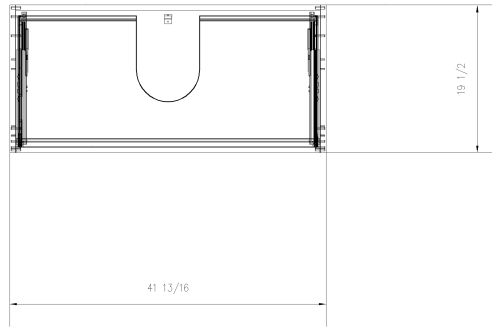

Isometric view
Realistic

View from top: 1:10@A3
2D Wireframe

Exploded view
X-Ray

View from right: 1:10@A3
2D Wireframe

Front view: 1:10@A3
2D Wireframe

View from right: 1:10@A3
2D Wireframe

Article 1	Article 6	Article Height	20	Orderdate 1	Address 1	Date	Article	VH2DBL2_GOLA	Page	1
Article 2	Article 7	Article Width	41.8	Orderdate 2	Address 2	10/18/2021	Article	Article Designer Group	Sum	
Article 3	Article 8	Article Depth	19.5	Orderdate 3	Address 3		Standard	STANDARD	Sum	1:379.6
Article 4	Article 9	Article Weight	0	Orderdate 4	Zip					
Article 5	Article 10	Inventory Number	11	Orderdate 5	Notes					

Order No	Line No	Legend ID				
3058	11	GS98R - Cream				
Design Code	Description	Style Pull	Height	Width	Depth	
GOLAVHDSB41.8	Vanity Hanging Drawer Sink Base 011	GSS - Gola SS	20	41 13/16	19 1/2	
NH - None						

Components						
ICN	Item Description	Material	X	Y	Z	
	Right Gable	Cream	20	19 1/2	3/4	
	Left Gable	Cream	20	19 1/2	3/4	
	Bottom with holes	Cream	40 1/4	19 1/2	3/4	
	Front Rail	Cream	40 1/4	1 7/8	3/4	
	Back Panel	MPECORE	19 1/4	40 1/4	3/4	
	Back Rail	Cream	40 1/4	4 11/16	3/4	
	Back Rail	Cream	40 1/4	4 11/16	3/4	
	Door	Cream	7 13/16	40	3/4	
	Door	Cream	7 13/16	40	3/4	
	Drawer Bottom	GSDE6.16.D	39 3/8	16 7/8	5/8	
	Drawer Back	MPECORE	39 3/8	2 1/8	5/8	
	Drawer Back	GSDE6.16.D	15 1/2	2 1/8	5/8	
	Drawer Back	GSDE6.16.D	15 1/2	2 1/8	5/8	
	Drawer Bottom	GSDE6.16.D	39 3/8	16 7/8	5/8	
	Drawer Back	MPECORE	39 3/8	2 1/8	5/8	
	Drawer Back	GSDE6.16.D	15 1/2	2 1/8	5/8	
	Drawer Back	GSDE6.16.D	15 1/2	2 1/8	5/8	