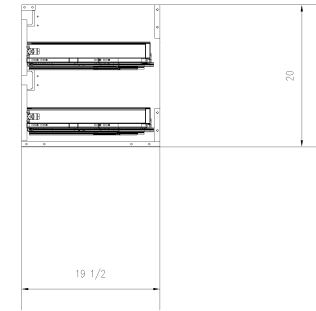

Isometric view
Realistic

View from top: 1:10@A3
2D Wireframe

Exploded view
X-Ray

View from right: 1:10@A3
2D Wireframe

Front view: 1:10@A3
2D Wireframe

View from right: 1:10@A3
2D Wireframe

Article 1	Article 6	Article Height	20	Orderdate 1	Address 1	Date	Article	VH2DBL2_GOLA	Page	1
Article 2	Article 7	Article Width	41.8	Orderdate 2	Address 2	10/18/2021	Article	Article Designer Group	Sum	
Article 3	Article 8	Article Depth	19.5	Orderdate 3	Address 3		Standard	STANDARD	Sum	1:379.6
Article 4	Article 9	Article Weight	0	Orderdate 4	Zip					
Article 5	Article 10	Inventory Number	11	Orderdate 5	Notes					

Order No	Line No	Legend ID				
3058	11	GS98R - Cream				
Design Code	Description	Style Pull	Height	Width	Depth	
GOLAVHDSB41.8	Vanity Hanging Drawer Sink Base 011	GSS - Gola SS	20	41 13/16	19 1/2	
NH - None						

Components						
ICN	Item Description	Material	X	Y	Z	
	Right Gable	Cream	20	19 1/2	3/4	
	Left Gable	Cream	20	19 1/2	3/4	
	Bottom with holes	Cream	40 1/4	19 1/2	3/4	
	Front Rail	Cream	40 1/4	1 7/8	3/4	
	Back Panel	MPECORE	19 1/4	40 1/4	3/4	
	Back Rail	Cream	40 1/4	4 11/16	3/4	
	Back Rail	Cream	40 1/4	4 11/16	3/4	
	Door	Cream	7 13/16	40	3/4	
	Door	Cream	7 13/16	40	3/4	
	Drawer Bottom	GSDE6.16.D	39 3/8	16 7/8	5/8	
	Drawer Back	MPECORE	39 3/8	2 1/8	5/8	
	Drawer Back	GSDE6.16.D	15 1/2	2 1/8	5/8	
	Drawer Back	GSDE6.16.D	15 1/2	2 1/8	5/8	
	Drawer Bottom	GSDE6.16.D	39 3/8	16 7/8	5/8	
	Drawer Back	MPECORE	39 3/8	2 1/8	5/8	
	Drawer Back	GSDE6.16.D	15 1/2	2 1/8	5/8	
	Drawer Back	GSDE6.16.D	15 1/2	2 1/8	5/8	