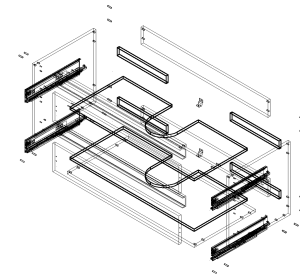

Isometric view
Realistic

View from top: 1:10@A3
2D Wireframe

Exploded view
X-Ray

View from right: 1:10@A3
2D Wireframe

Front view: 1:10@A3
2D Wireframe

View from right: 1:10@A3
2D Wireframe

Article 1	Article 6	Article Height	20	Orderdate 1	Address 1	Date	Article	VH2DBL2_GOLA	Page	1
Article 2	Article 7	Article Width	41.8	Orderdate 2	Address 2	10/18/2021	Article	Article Designer Group	Sum	
Article 3	Article 8	Article Depth	19.5	Orderdate 3	Address 3		Standard	STANDARD	Sum	1:379.6
Article 4	Article 9	Article Weight	0	Orderdate 4	Zip					
Article 5	Article 10	Inventory Number	11	Orderdate 5	Notes					

Order No	Line No	Legend ID				
3058	11	GS98R - Cream				
Design Code	Description	Style Pull	Height	Width	Depth	
GOLAVHDSB41.8	Vanity Hanging Drawer Sink Base 011	GSS - Gola SS	20	41 13/16	19 1/2	
NH - None						

Components						
ICN	Item Description	Material	X	Y	Z	
	Right Gable	Cream	20	19 1/2	3/4	
	Left Gable	Cream	20	19 1/2	3/4	
	Bottom with holes	Cream	40 1/4	19 1/2	3/4	
	Front Rail	Cream	40 1/4	1 7/8	3/4	
	Back Panel	MPECORE	19 1/4	40 1/4	3/4	
	Back Rail	Cream	40 1/4	4 11/16	3/4	
	Back Rail	Cream	40 1/4	4 11/16	3/4	
	Door	Cream	7 13/16	40	3/4	
	Door	Cream	7 13/16	40	3/4	
	Drawer Bottom	GSDE6.16.D	39 3/8	16 7/8	5/8	
	Drawer Back	MPECORE	39 3/8	2 1/8	5/8	
	Drawer Back	GSDE6.16.D	15 1/2	2 1/8	5/8	
	Drawer Back	GSDE6.16.D	15 1/2	2 1/8	5/8	
	Drawer Bottom	GSDE6.16.D	39 3/8	16 7/8	5/8	
	Drawer Back	MPECORE	39 3/8	2 1/8	5/8	
	Drawer Back	GSDE6.16.D	15 1/2	2 1/8	5/8	
	Drawer Back	GSDE6.16.D	15 1/2	2 1/8	5/8	