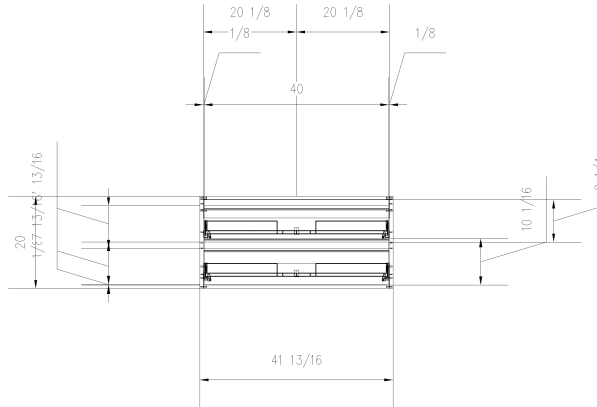

Isometric view
Realistic

View from top: 1:10@A3
2D Wireframe

Exploded view
X-Ray

View from right: 1:10@A3
2D Wireframe

Front view: 1:10@A3
2D Wireframe

View from right: 1:10@A3
2D Wireframe

Article 1	Article 6	Article Height	20	Orderdate 1	Address 1	Date	Article	VH2DBL2_GOLA	Page	1
Article 2	Article 7	Article Width	41.8	Orderdate 2	Address 2	10/18/2021	Article	Article Designer Group	Sum	
Article 3	Article 8	Article Depth	19.5	Orderdate 3	Address 3		Standard	STANDARD	Sum	1:379.6
Article 4	Article 9	Article Weight	0	Orderdate 4	Zip					
Article 5	Article 10	Inventory Number	11	Orderdate 5	Notes					

Order No	Line No	Legend ID				
3058	11	GS98R - Cream				
Design Code	Description	Style Pull	Height	Width	Depth	
GOLAVHDSB41.8	Vanity Hanging Drawer Sink Base 011	GSS - Gola SS	20	41 13/16	19 1/2	
NH - None						

Components						
ICN	Item Description	Material	X	Y	Z	
	Right Gable	Cream	20	19 1/2	3/4	
	Left Gable	Cream	20	19 1/2	3/4	
	Bottom with holes	Cream	40 1/4	19 1/2	3/4	
	Front Rail	Cream	40 1/4	1 7/8	3/4	
	Back Panel	MPECORE	19 1/4	40 1/4	3/4	
	Back Rail	Cream	40 1/4	4 11/16	3/4	
	Back Rail	Cream	40 1/4	4 11/16	3/4	
	Door	Cream	7 13/16	40	3/4	
	Door	Cream	7 13/16	40	3/4	
	Drawer Bottom	GSDE6.16.D	39 3/8	16 7/8	5/8	
	Drawer Back	MPECORE	39 3/8	2 1/8	5/8	
	Drawer Back	GSDE6.16.D	15 1/2	2 1/8	5/8	
	Drawer Back	GSDE6.16.D	15 1/2	2 1/8	5/8	
	Drawer Bottom	GSDE6.16.D	39 3/8	16 7/8	5/8	
	Drawer Back	MPECORE	39 3/8	2 1/8	5/8	
	Drawer Back	GSDE6.16.D	15 1/2	2 1/8	5/8	
	Drawer Back	GSDE6.16.D	15 1/2	2 1/8	5/8	