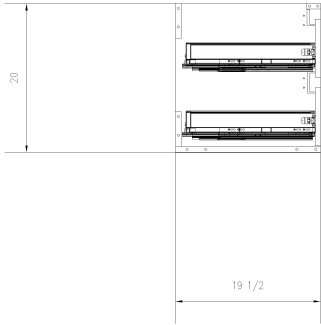

Isometric view
Realistic

View from top: 1:10@A3
2D Wireframe

Exploded view
X-Ray

View from right: 1:10@A3
2D Wireframe

Front view: 1:10@A3
2D Wireframe

View from right: 1:10@A3
2D Wireframe

Article 1	Article 6	Article Height	20	Orderdate 1	Address 1	Date	Article	VH2DBL2_GOLA	Page	1
Article 2	Article 7	Article Width	41.8	Orderdate 2	Address 2	10/18/2021	Article	Article Designer Group	Sum	
Article 3	Article 8	Article Depth	19.5	Orderdate 3	Address 3		Standard	STANDARD	Sum	1:379.6
Article 4	Article 9	Article Weight	0	Orderdate 4	Zip					
Article 5	Article 10	Inventory Number	11	Orderdate 5	Notes					

Order No	Line No	Legend ID				
3058	11	GS98R - Cream				
Design Code	Description	Style Pull	Height	Width	Depth	
GOLAVHDSB41.8	Vanity Hanging Drawer Sink Base 011	GSS - Gola SS	20	41 13/16	19 1/2	
NH - None						

Components						
ICN	Item Description	Material	X	Y	Z	
	Right Gable	Cream	20	19 1/2	3/4	
	Left Gable	Cream	20	19 1/2	3/4	
	Bottom with holes	Cream	40 1/4	19 1/2	3/4	
	Front Rail	Cream	40 1/4	1 7/8	3/4	
	Back Panel	MPECORE	19 1/4	40 1/4	3/4	
	Back Rail	Cream	40 1/4	4 11/16	3/4	
	Back Rail	Cream	40 1/4	4 11/16	3/4	
	Door	Cream	7 13/16	40	3/4	
	Door	Cream	7 13/16	40	3/4	
	Drawer Bottom	GSDE6.16.D	39 3/8	16 7/8	5/8	
	Drawer Back	MPECORE	39 3/8	2 1/8	5/8	
	Drawer Back	GSDE6.16.D	15 1/2	2 1/8	5/8	
	Drawer Back	GSDE6.16.D	15 1/2	2 1/8	5/8	
	Drawer Bottom	GSDE6.16.D	39 3/8	16 7/8	5/8	
	Drawer Back	MPECORE	39 3/8	2 1/8	5/8	
	Drawer Back	GSDE6.16.D	15 1/2	2 1/8	5/8	
	Drawer Back	GSDE6.16.D	15 1/2	2 1/8	5/8	