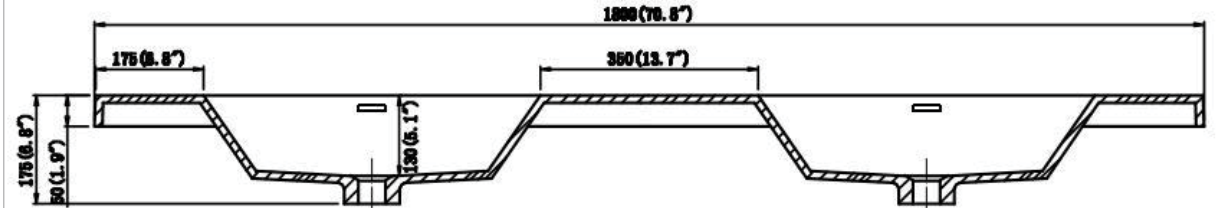

## Dimensions

Assembled Depth (in.)	19.75 in	Assembled Height (in.)	35.5 in
Assembled Width (in.)	70.5 in	Basin Depth (in.)	5
Basin Length (in.)	12.75	Basin Width (in.)	21.5
Cabinet Depth (in.)	19.50	Cabinet Height (in.)	34.00
Cabinet Width (in.)	70.50	Countertop Depth (in.)	19.75
Countertop Height (in.)	35.50	Countertop Width (in.)	70.5
Faucet Hole Spacing (in.)	No Spacing - Single Hole	Vanity Top Thickness (in.)	2

## Warranty / Certifications

Manufacturer Warranty	One Year Warranty		
-----------------------	-------------------	--	--

- 70.5 in. W x 19.75 in. D x 35.5 in. H
- Reinforced acrylic composite top with double sinks
- Vanity top pre-drilled for 1.4 in. for a single hole faucet-faucet sold separately
- Chrome overflow pre-drilled for 1.7 in. for smooth water flow-pop drain sold separately
- Includes installation hardware and chrome stainless steel handles--mirror sold separately
- Veneer medium density fiberboard cabinet compliments the white acrylic top for a durable and seamless feel
- Scratch, stain, and bacteria resistant surface is virtually maintenance free
- Integrated European soft-closing hardware
- Unit comes fully assembled for fast and easy installation
- Multi-stage finish to ensure durability and quality