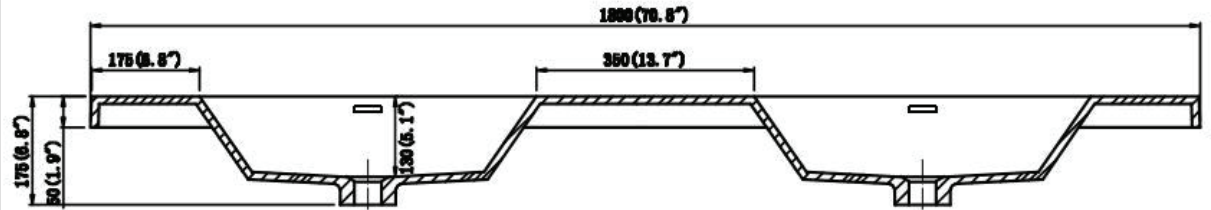

SECTION A-A

Dimensions

Assembled Depth (in.)	19.75 in	Assembled Height (in.)	36.25 in
Assembled Width (in.)	70.50 in	Basin Depth (in.)	5.0
Basin Length (in.)	12.75	Basin Width (in.)	21.50
Cabinet Depth (in.)	19.50	Cabinet Height (in.)	34.25
Cabinet Width (in.)	70.50	Countertop Depth (in.)	19.75
Countertop Height (in.)	2.00	Countertop Width (in.)	70.5
Faucet Hole Spacing (in.)	No Spacing - Single Hole	Vanity Top Thickness (in.)	2.00

Warranty / Certifications

Manufacturer Warranty	One Year Warranty		
-----------------------	-------------------	--	--

- 70.5 in. W x 19.75 in. D x 36.25 in. H
- Reinforced acrylic composite top with double sinks
- Vanity top pre-drilled for 1.4 in. for a double hole faucet, faucet sold separately
- Chrome overflow pre-drilled for 1.7 in. for smooth water flow-pop drain sold separately
- Includes installation hardware and chrome stainless steel handles, mirror sold separately
- Veneer medium density fiberboard cabinet compliments the white acrylic top for a durable and seamless feel
- Double vanity gives your bathroom a luxurious feel while optimizing storage space
- 4 doors and 2 large drawers offers abundant storage space
- Scratch, stain, and bacteria resistant surface is virtually maintenance free
- Integrated European soft-closing hardware
- Unit comes fully assembled for fast and easy installation
- Multi stage finish to ensure durability and quality