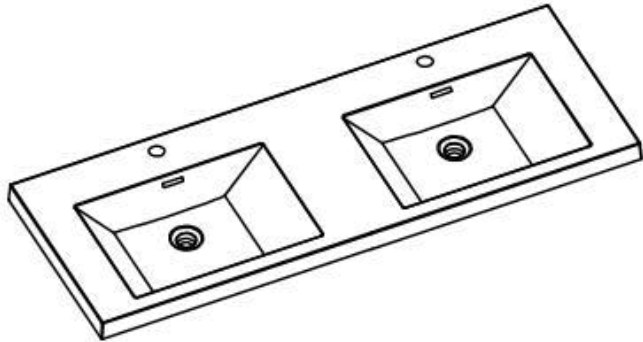

SECTION A-A

SECTION A-A

Dimensions

Assembled Depth (in.)	19.75 in	Assembled Height (in.)	35.5 in
Assembled Width (in.)	58.75 in	Basin Depth (in.)	5
Basin Length (in.)	12.75	Basin Width (in.)	21.5
Cabinet Depth (in.)	19.50	Cabinet Height (in.)	34.00
Cabinet Width (in.)	58.75	Countertop Depth (in.)	19.75
Countertop Height (in.)	35.50	Countertop Width (in.)	58.75
Faucet Hole Spacing (in.)	No Spacing - Single Hole	Vanity Top Thickness (in.)	2

Warranty / Certifications

Manufacturer Warranty	One Year Warranty		
-----------------------	-------------------	--	--

- 58.75 in. W x 19.75 in. D x 35.5 in. H
- Reinforced acrylic composite top with double sinks
- Vanity top pre-drilled for 1.4 in. for a single hole faucet-faucet sold separately
- Chrome overflow pre-drilled for 1.7 in. for smooth water flow-pop drain sold separately
- Includes installation hardware and chrome stainless steel handles--mirror sold separately
- Veneer medium density fiberboard cabinet compliments the white acrylic top for a durable and seamless feel
- Scratch, stain, and bacteria resistant surface is virtually maintenance free
- Integrated European soft-closing hardware
- Unit comes fully assembled for fast and easy installation
- Multi-stage finish to ensure durability and quality