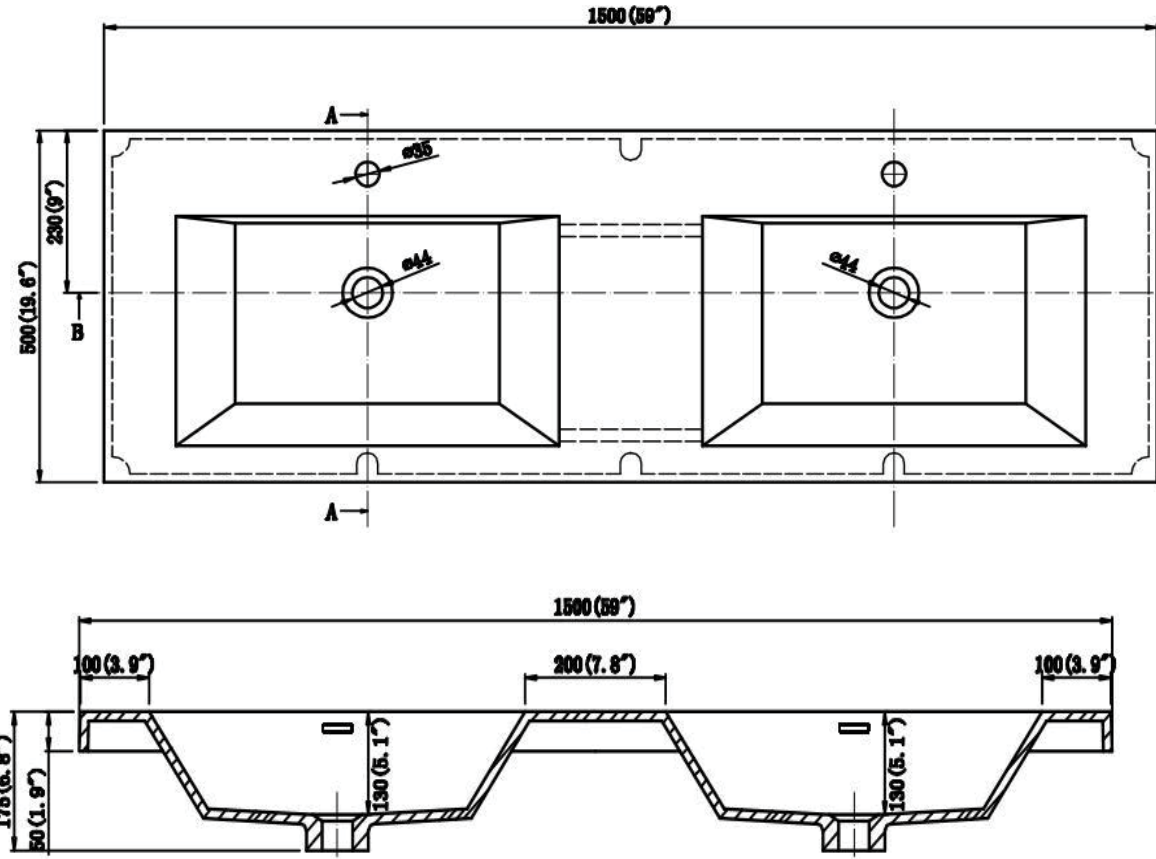

SECTION A-A

SECTION A-A

Dimensions

Assembled Depth (in.)	19.75 in	Assembled Height (in.)	35.5 in
Assembled Width (in.)	58.75 in	Basin Depth (in.)	5
Basin Length (in.)	12.75	Basin Width (in.)	21.5
Cabinet Depth (in.)	19.50	Cabinet Height (in.)	34.00
Cabinet Width (in.)	58.75	Countertop Depth (in.)	19.75
Countertop Height (in.)	35.50	Countertop Width (in.)	58.75
Faucet Hole Spacing (in.)	No Spacing - Single Hole	Vanity Top Thickness (in.)	2

Warranty / Certifications

Manufacturer Warranty	One Year Warranty		
-----------------------	-------------------	--	--

- 58.75 in. W x 19.75 in. D x 35.5 in. H
- Reinforced acrylic composite top with double sinks
- Vanity top pre-drilled for 1.4 in. for a single hole faucet-faucet sold separately
- Chrome overflow pre-drilled for 1.7 in. for smooth water flow-pop drain sold separately
- Includes installation hardware and chrome stainless steel handles--mirror sold separately
- Veneer medium density fiberboard cabinet compliments the white acrylic top for a durable and seamless feel
- Scratch, stain, and bacteria resistant surface is virtually maintenance free
- Integrated European soft-closing hardware
- Unit comes fully assembled for fast and easy installation
- Multi-stage finish to ensure durability and quality