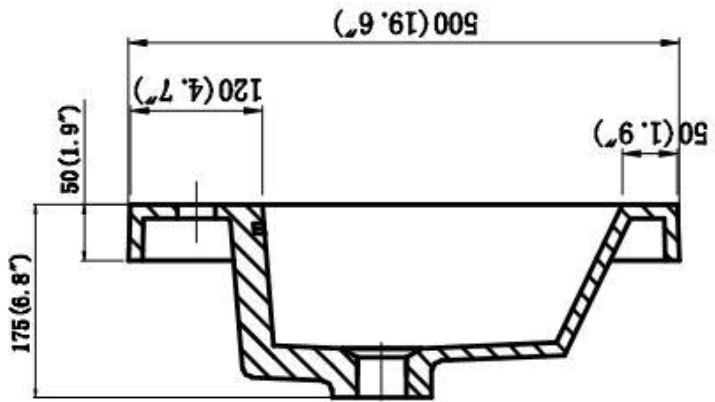

SECTION A-A

SECTION A-A

Dimensions

Assembled Depth (in.)	19.75 in	Assembled Height (in.)	35.5 in
Assembled Width (in.)	58.75 in	Basin Depth (in.)	5
Basin Length (in.)	12.75	Basin Width (in.)	21.5
Cabinet Depth (in.)	19.50	Cabinet Height (in.)	34.00
Cabinet Width (in.)	58.75	Countertop Depth (in.)	19.75
Countertop Height (in.)	35.50	Countertop Width (in.)	58.75
Faucet Hole Spacing (in.)	No Spacing - Single Hole	Vanity Top Thickness (in.)	2

Warranty / Certifications

Manufacturer Warranty	One Year Warranty		
-----------------------	-------------------	--	--

- 58.75 in. W x 19.75 in. D x 35.5 in. H
- Reinforced acrylic composite top with double sinks
- Vanity top pre-drilled for 1.4 in. for a single hole faucet-faucet sold separately
- Chrome overflow pre-drilled for 1.7 in. for smooth water flow-pop drain sold separately
- Includes installation hardware and chrome stainless steel handles--mirror sold separately
- Veneer medium density fiberboard cabinet compliments the white acrylic top for a durable and seamless feel
- Scratch, stain, and bacteria resistant surface is virtually maintenance free
- Integrated European soft-closing hardware
- Unit comes fully assembled for fast and easy installation
- Multi-stage finish to ensure durability and quality