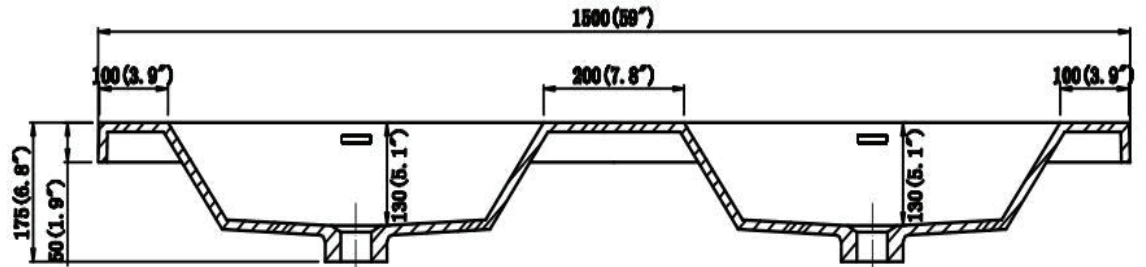

## Dimensions

Assembled Depth (in.)	19.75 in	Assembled Height (in.)	36.25 in
Assembled Width (in.)	58.75 in	Basin Depth (in.)	5.00
Basin Length (in.)	12.75	Basin Width (in.)	21.50
Cabinet Depth (in.)	19.50	Cabinet Height (in.)	34.25
Cabinet Width (in.)	58.75	Countertop Depth (in.)	19.50
Countertop Height (in.)	2.00	Countertop Width (in.)	58.75
Faucet Hole Spacing (in.)	No Spacing - Single Hole	Vanity Top Thickness (in.)	2.00

## Warranty / Certifications

Manufacturer Warranty	One Year Warranty		
-----------------------	-------------------	--	--

- 58.75 in. W x 19.75 in. D x 36.25 in. H
- Reinforced acrylic composite top with double sinks
- Vanity top pre-drilled for 1.4 in. for a double hole faucet--faucet sold separately
- Chrome overflow pre-drilled for 1.7 in. for smooth water flow--pop drain sold separately
- Includes installation hardware and chrome stainless steel handles--mirror sold separately
- Veneer medium density fiberboard cabinet compliments the white acrylic top for a durable and seamless feel
- Single vanity makes installation easier while optimizing storage space
- 2 doors and 3 drawers accomodates a variety of storage options
- Scratch, stain, and bacteria resistance surface is virtually maintenance free
- Integrated European soft-closing hardware
- Unit comes fully assembled for fast and easy installation
- Multi stage finish to ensure durability and quality