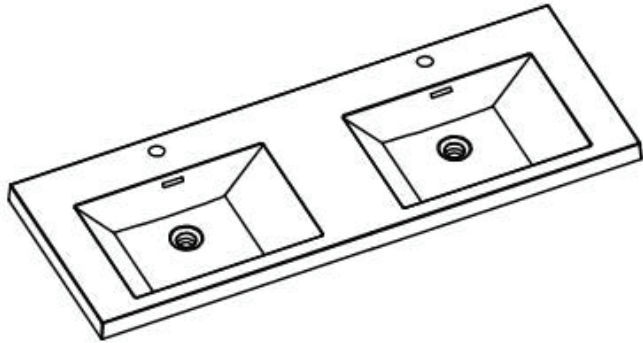

SECTION A-A