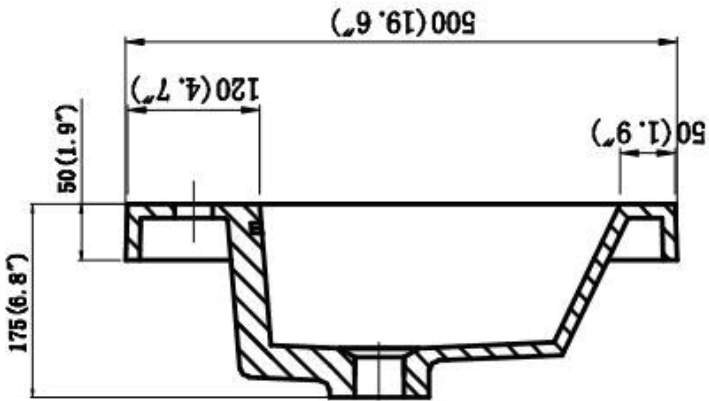

SECTION A-A