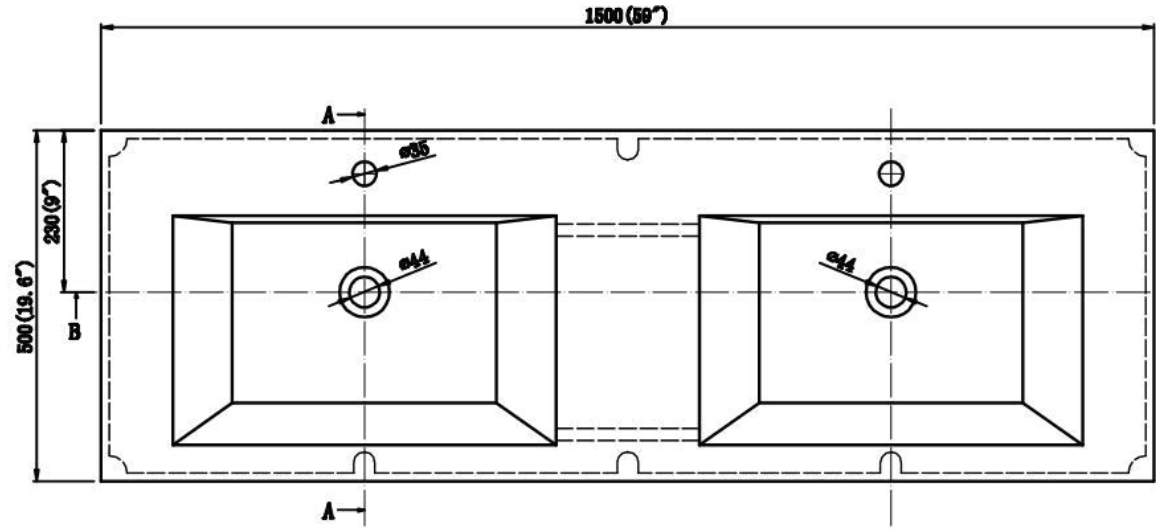

## Dimensions

Assembled Depth (in.)	19.75 in	Assembled Height (in.)	36.25 in
Assembled Width (in.)	58.75 in	Basin Depth (in.)	5.00
Basin Length (in.)	12.75	Basin Width (in.)	21.50
Cabinet Depth (in.)	19.50	Cabinet Height (in.)	34.25
Cabinet Width (in.)	58.75	Countertop Depth (in.)	19.50
Countertop Height (in.)	2.00	Countertop Width (in.)	58.75
Faucet Hole Spacing (in.)	No Spacing - Single Hole	Vanity Top Thickness (in.)	2.00

## Warranty / Certifications

Manufacturer Warranty	One Year Warranty		
-----------------------	-------------------	--	--

- 58.75 in. W x 19.75 in. D x 36.25 in. H
- Reinforced acrylic composite top with double sinks
- Vanity top pre-drilled for 1.4 in. for a double hole faucet--faucet sold separately
- Chrome overflow pre-drilled for 1.7 in. for smooth water flow--pop drain sold separately
- Includes installation hardware and chrome stainless steel handles--mirror sold separately
- Veneer medium density fiberboard cabinet compliments the white acrylic top for a durable and seamless feel
- Single vanity makes installation easier while optimizing storage space
- 2 doors and 3 drawers accomodates a variety of storage options
- Scratch, stain, and bacteria resistance surface is virtually maintenance free
- Integrated European soft-closing hardware
- Unit comes fully assembled for fast and easy installation
- Multi stage finish to ensure durability and quality