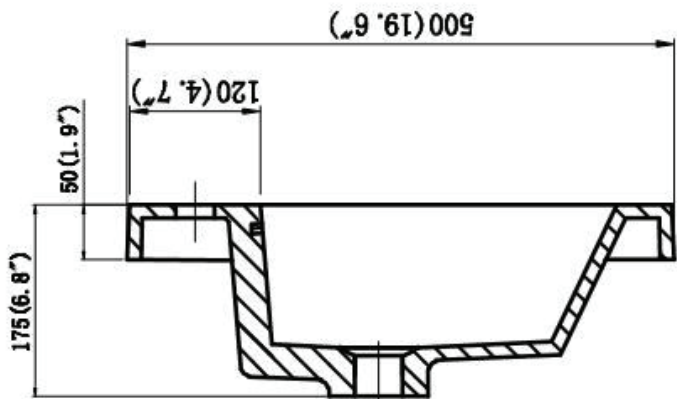

SECTION A-A

SECTION B-B

Dimensions

Assembled Depth (in.)	19.75 in	Assembled Height (in.)	36.25 in
Assembled Width (in.)	58.75 in	Basin Depth (in.)	5.00
Basin Length (in.)	12.75	Basin Width (in.)	24.50
Cabinet Depth (in.)	19.50	Cabinet Height (in.)	34.25
Cabinet Width (in.)	58.75	Countertop Depth (in.)	19.50
Countertop Height (in.)	2.00	Countertop Width (in.)	58.75
Faucet Hole Spacing (in.)	No Spacing - Single Hole	Vanity Top Thickness (in.)	2.00

Warranty / Certifications

Manufacturer Warranty	One Year Warranty		
-----------------------	-------------------	--	--

- 58.75 in. W x 19.75 in. D x 36.25 in. H
- Reinforced acrylic composite top with a single sink
- Vanity top pre-drilled for 1.4 in. for a single hole faucet--faucet sold separately
- Chrome overflow pre-drilled for 1.7 in. for smooth water flow--pop drain sold separately
- Includes installation hardware and chrome stainless steel handles--mirror sold separately
- Veneer medium density fiberboard cabinet compliments the white acrylic top for a durable and seamless feel
- Single vanity makes installation easier while optimizing storage space
- 2 doors and 3 drawers accomodates a variety of storage options
- Scratch, stain, and bacteria resistance surface is virtually maintenance free
- Integrated European soft-closing hardware
- Unit comes fully assembled for fast and easy installation
- Multi stage finish to ensure durability and quality