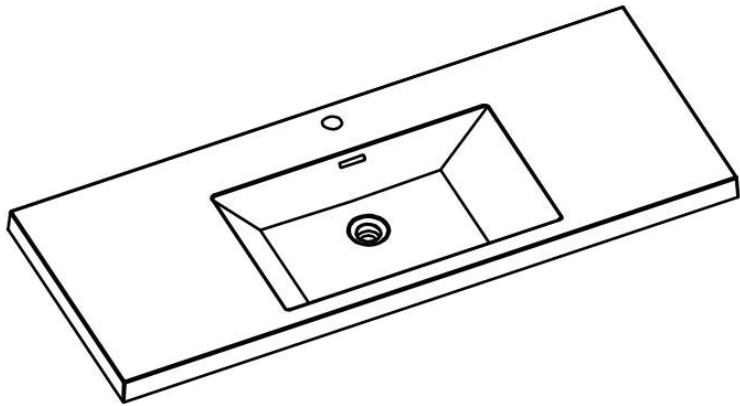

SECTION A-A

SECTION B-B

Dimensions

Assembled Depth (in.)	19.75 in	Assembled Height (in.)	36.25 in
Assembled Width (in.)	58.75 in	Basin Depth (in.)	5.00
Basin Length (in.)	12.75	Basin Width (in.)	24.50
Cabinet Depth (in.)	19.50	Cabinet Height (in.)	34.25
Cabinet Width (in.)	58.75	Countertop Depth (in.)	19.50
Countertop Height (in.)	2.00	Countertop Width (in.)	58.75
Faucet Hole Spacing (in.)	No Spacing - Single Hole	Vanity Top Thickness (in.)	2.00

Warranty / Certifications

Manufacturer Warranty	One Year Warranty		
-----------------------	-------------------	--	--

- 58.75 in. W x 19.75 in. D x 36.25 in. H
- Reinforced acrylic composite top with a single sink
- Vanity top pre-drilled for 1.4 in. for a single hole faucet--faucet sold separately
- Chrome overflow pre-drilled for 1.7 in. for smooth water flow--pop drain sold separately
- Includes installation hardware and chrome stainless steel handles--mirror sold separately
- Veneer medium density fiberboard cabinet compliments the white acrylic top for a durable and seamless feel
- Single vanity makes installation easier while optimizing storage space
- 2 doors and 3 drawers accomodates a variety of storage options
- Scratch, stain, and bacteria resistance surface is virtually maintenance free
- Integrated European soft-closing hardware
- Unit comes fully assembled for fast and easy installation
- Multi stage finish to ensure durability and quality