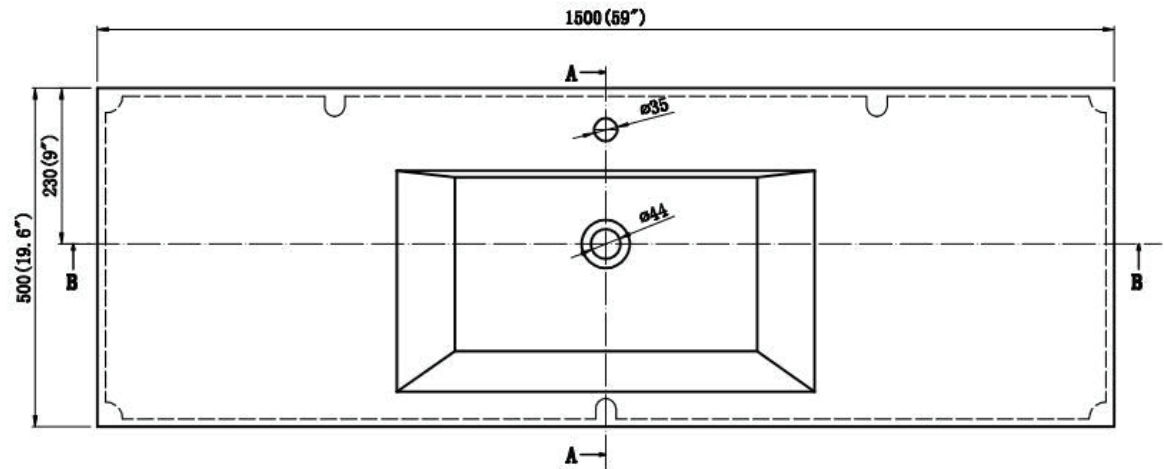

SECTION A-A

SECTION B-B

Dimensions

Assembled Depth (in.)	19.75 in	Assembled Height (in.)	36.25 in
Assembled Width (in.)	58.75 in	Basin Depth (in.)	5.00
Basin Length (in.)	12.75	Basin Width (in.)	24.50
Cabinet Depth (in.)	19.50	Cabinet Height (in.)	34.25
Cabinet Width (in.)	58.75	Countertop Depth (in.)	19.50
Countertop Height (in.)	2.00	Countertop Width (in.)	58.75
Faucet Hole Spacing (in.)	No Spacing - Single Hole	Vanity Top Thickness (in.)	2.00

Warranty / Certifications

Manufacturer Warranty	One Year Warranty		
-----------------------	-------------------	--	--

- 58.75 in. W x 19.75 in. D x 36.25 in. H
- Reinforced acrylic composite top with a single sink
- Vanity top pre-drilled for 1.4 in. for a single hole faucet--faucet sold separately
- Chrome overflow pre-drilled for 1.7 in. for smooth water flow--pop drain sold separately
- Includes installation hardware and chrome stainless steel handles--mirror sold separately
- Veneer medium density fiberboard cabinet compliments the white acrylic top for a durable and seamless feel
- Single vanity makes installation easier while optimizing storage space
- 2 doors and 3 drawers accomodates a variety of storage options
- Scratch, stain, and bacteria resistance surface is virtually maintenance free
- Integrated European soft-closing hardware
- Unit comes fully assembled for fast and easy installation
- Multi stage finish to ensure durability and quality