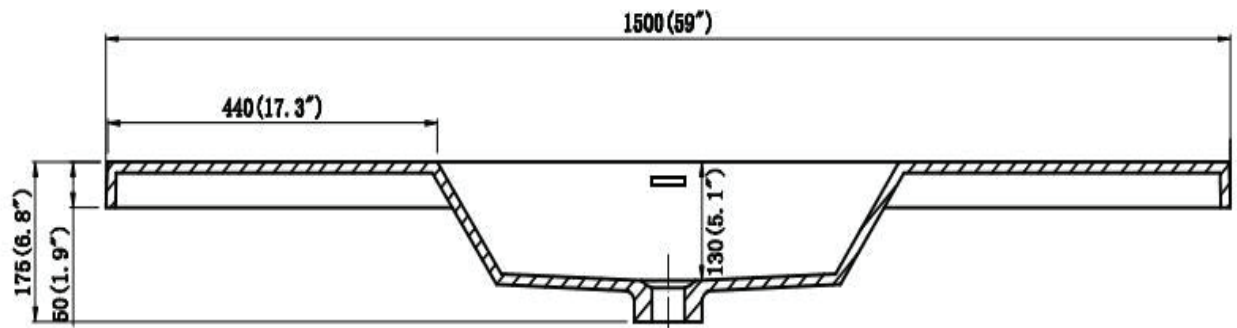

SECTION A-A

SECTION B-B

Dimensions

Assembled Depth (in.)	19.75 in	Assembled Height (in.)	36.25 in
Assembled Width (in.)	58.75 in	Basin Depth (in.)	5.00
Basin Length (in.)	12.75	Basin Width (in.)	24.50
Cabinet Depth (in.)	19.50	Cabinet Height (in.)	34.25
Cabinet Width (in.)	58.75	Countertop Depth (in.)	19.50
Countertop Height (in.)	2.00	Countertop Width (in.)	58.75
Faucet Hole Spacing (in.)	No Spacing - Single Hole	Vanity Top Thickness (in.)	2.00

Warranty / Certifications

Manufacturer Warranty	One Year Warranty		
-----------------------	-------------------	--	--

- 58.75 in. W x 19.75 in. D x 36.25 in. H
- Reinforced acrylic composite top with a single sink
- Vanity top pre-drilled for 1.4 in. for a single hole faucet--faucet sold separately
- Chrome overflow pre-drilled for 1.7 in. for smooth water flow--pop drain sold separately
- Includes installation hardware and chrome stainless steel handles--mirror sold separately
- Veneer medium density fiberboard cabinet compliments the white acrylic top for a durable and seamless feel
- Single vanity makes installation easier while optimizing storage space
- 2 doors and 3 drawers accomodates a variety of storage options
- Scratch, stain, and bacteria resistance surface is virtually maintenance free
- Integrated European soft-closing hardware
- Unit comes fully assembled for fast and easy installation
- Multi stage finish to ensure durability and quality