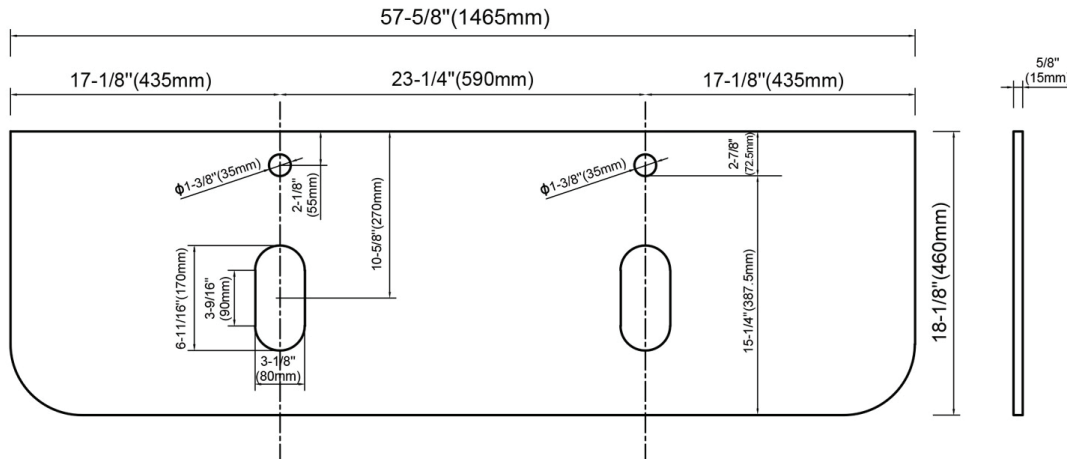

032 48 01/12/16V
48 Inch Vanity

000 6018 01CR
Sintered Stone Rounded Vessel Sink Top

032 06 01/12/16S
Arc Side Cabinet