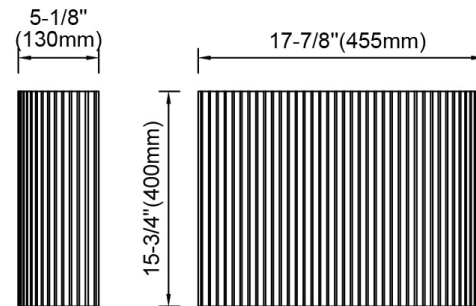

032 48 01/12/16V
48 Inch Vanity

000 6018 01CR
Sintered Stone Rounded Vessel Sink Top

032 06 01/12/16S
Arc Side Cabinet