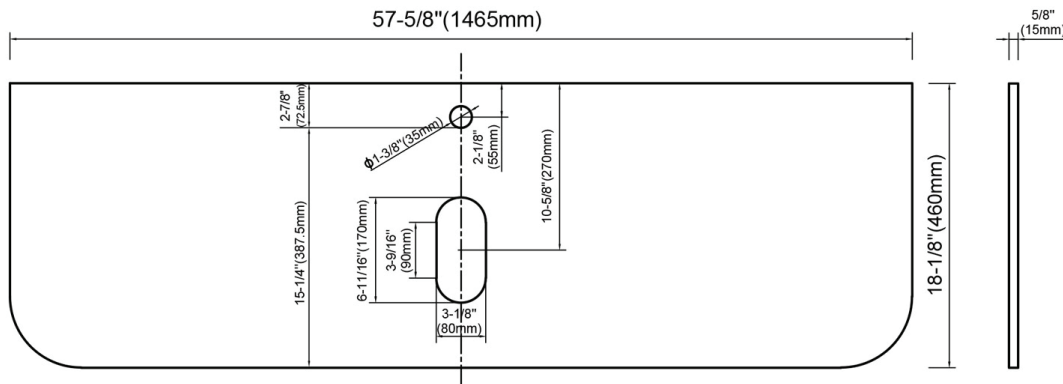

032 48 01/12/16V
48 Inch Vanity

000 6018 01CR
Sintered Stone Rounded Vessel Sink Top

032 06 01/12/16S
Arc Side Cabinet