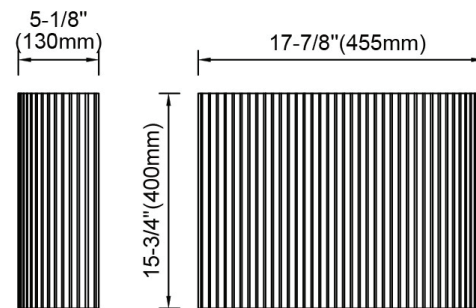

032 48 01/12/16V
48 Inch Vanity

000 6018 01CR
Sintered Stone Rounded Vessel Sink Top

032 06 01/12/16S
Arc Side Cabinet