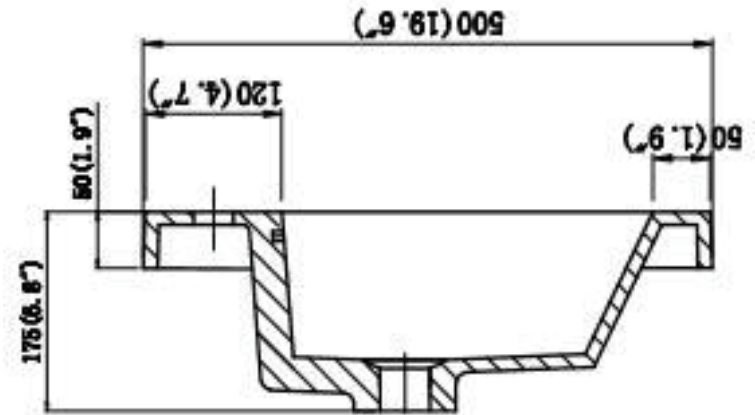

SECTION A-A

SECTION B-B

## Dimensions

Assembled Depth (in.)	19.75 in	Assembled Height (in.)	35.5 in
Assembled Width (in.)	47.2 in	Basin Depth (in.)	5
Basin Length (in.)	12.75	Basin Width (in.)	21.5
Cabinet Depth (in.)	19.50	Cabinet Height (in.)	34.00
Cabinet Width (in.)	47.20	Countertop Depth (in.)	19.75
Countertop Height (in.)	35.50	Countertop Width (in.)	47.2
Faucet Hole Spacing (in.)	No Spacing - Single Hole	Vanity Top Thickness (in.)	2

## Warranty / Certifications

Manufacturer Warranty	One Year Warranty		
-----------------------	-------------------	--	--

- 47.2 in. W x 19.75 in. D x 35.5 in. H
- Reinforced acrylic composite top with a single sink
- Vanity top pre-drilled for 1.4 in. for a single hole faucet-faucet sold separately
- Chrome overflow pre-drilled for 1.7 in. for smooth water flow-pop drain sold separately
- Includes installation hardware and chrome stainless steel handles--mirror sold separately
- Veneer medium density fiberboard cabinet compliments the white acrylic top for a durable and seamless feel
- Scratch, stain, and bacteria resistant surface is virtually maintenance free
- Integrated European soft-closing hardware
- Unit comes fully assembled for fast and easy installation
- Multi-stage finish to ensure durability and quality