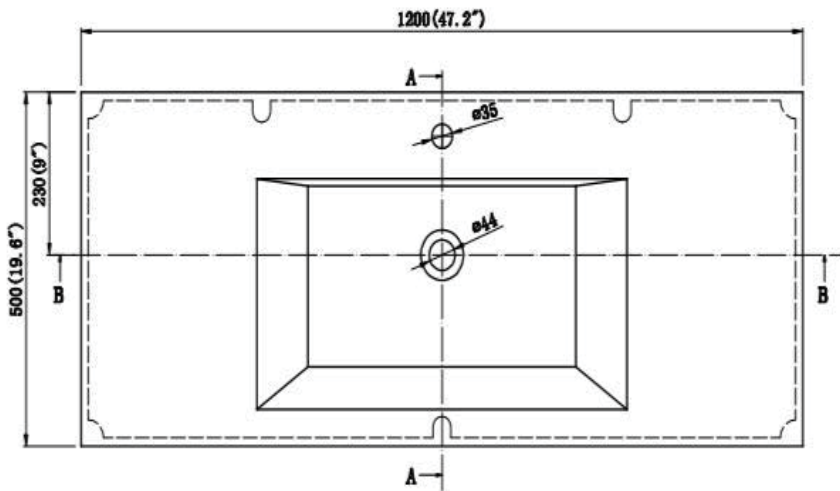

SECTION A-A

SECTION B-B

## Dimensions

Assembled Depth (in.)	19.75 in	Assembled Height (in.)	35.5 in
Assembled Width (in.)	47.2 in	Basin Depth (in.)	5
Basin Length (in.)	12.75	Basin Width (in.)	21.5
Cabinet Depth (in.)	19.50	Cabinet Height (in.)	34.00
Cabinet Width (in.)	47.20	Countertop Depth (in.)	19.75
Countertop Height (in.)	35.50	Countertop Width (in.)	47.2
Faucet Hole Spacing (in.)	No Spacing - Single Hole	Vanity Top Thickness (in.)	2

## Warranty / Certifications

Manufacturer Warranty	One Year Warranty		
-----------------------	-------------------	--	--

- 47.2 in. W x 19.75 in. D x 35.5 in. H
- Reinforced acrylic composite top with a single sink
- Vanity top pre-drilled for 1.4 in. for a single hole faucet-faucet sold separately
- Chrome overflow pre-drilled for 1.7 in. for smooth water flow-pop drain sold separately
- Includes installation hardware and chrome stainless steel handles--mirror sold separately
- Veneer medium density fiberboard cabinet compliments the white acrylic top for a durable and seamless feel
- Scratch, stain, and bacteria resistant surface is virtually maintenance free
- Integrated European soft-closing hardware
- Unit comes fully assembled for fast and easy installation
- Multi-stage finish to ensure durability and quality