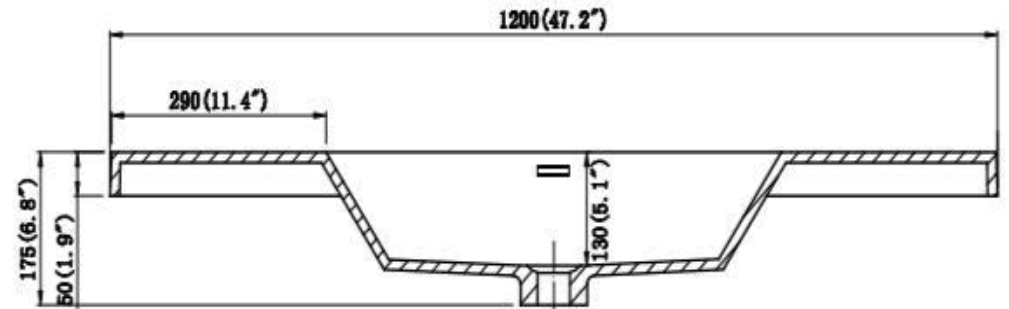

SECTION A-A

SECTION B-B

## Dimensions

Assembled Depth (in.)	19.75 in	Assembled Height (in.)	35.5 in
Assembled Width (in.)	47.2 in	Basin Depth (in.)	5
Basin Length (in.)	12.75	Basin Width (in.)	21.5
Cabinet Depth (in.)	19.50	Cabinet Height (in.)	34.00
Cabinet Width (in.)	47.20	Countertop Depth (in.)	19.75
Countertop Height (in.)	35.50	Countertop Width (in.)	47.2
Faucet Hole Spacing (in.)	No Spacing - Single Hole	Vanity Top Thickness (in.)	2

## Warranty / Certifications

Manufacturer Warranty	One Year Warranty		
-----------------------	-------------------	--	--

- 47.2 in. W x 19.75 in. D x 35.5 in. H
- Reinforced acrylic composite top with a single sink
- Vanity top pre-drilled for 1.4 in. for a single hole faucet-faucet sold separately
- Chrome overflow pre-drilled for 1.7 in. for smooth water flow-pop drain sold separately
- Includes installation hardware and chrome stainless steel handles--mirror sold separately
- Veneer medium density fiberboard cabinet compliments the white acrylic top for a durable and seamless feel
- Scratch, stain, and bacteria resistant surface is virtually maintenance free
- Integrated European soft-closing hardware
- Unit comes fully assembled for fast and easy installation
- Multi-stage finish to ensure durability and quality