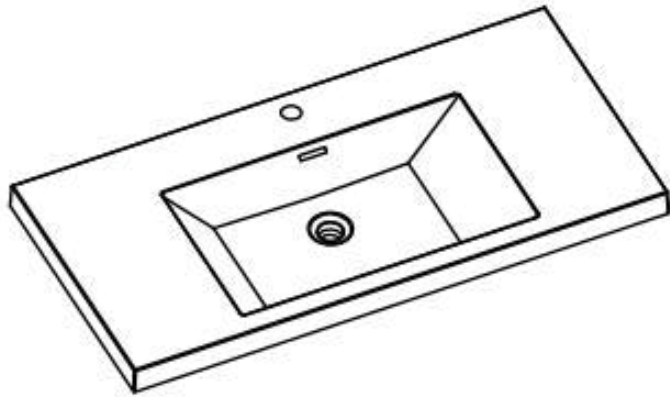

SECTION A-A

SECTION B-B

## Dimensions

Assembled Depth (in.)	19.75 in	Assembled Height (in.)	35.5 in
Assembled Width (in.)	47.2 in	Basin Depth (in.)	5
Basin Length (in.)	12.75	Basin Width (in.)	21.5
Cabinet Depth (in.)	19.50	Cabinet Height (in.)	34.00
Cabinet Width (in.)	47.20	Countertop Depth (in.)	19.75
Countertop Height (in.)	35.50	Countertop Width (in.)	47.2
Faucet Hole Spacing (in.)	No Spacing - Single Hole	Vanity Top Thickness (in.)	2

## Warranty / Certifications

Manufacturer Warranty	One Year Warranty		
-----------------------	-------------------	--	--

- 47.2 in. W x 19.75 in. D x 35.5 in. H
- Reinforced acrylic composite top with a single sink
- Vanity top pre-drilled for 1.4 in. for a single hole faucet-faucet sold separately
- Chrome overflow pre-drilled for 1.7 in. for smooth water flow-pop drain sold separately
- Includes installation hardware and chrome stainless steel handles--mirror sold separately
- Veneer medium density fiberboard cabinet compliments the white acrylic top for a durable and seamless feel
- Scratch, stain, and bacteria resistant surface is virtually maintenance free
- Integrated European soft-closing hardware
- Unit comes fully assembled for fast and easy installation
- Multi-stage finish to ensure durability and quality