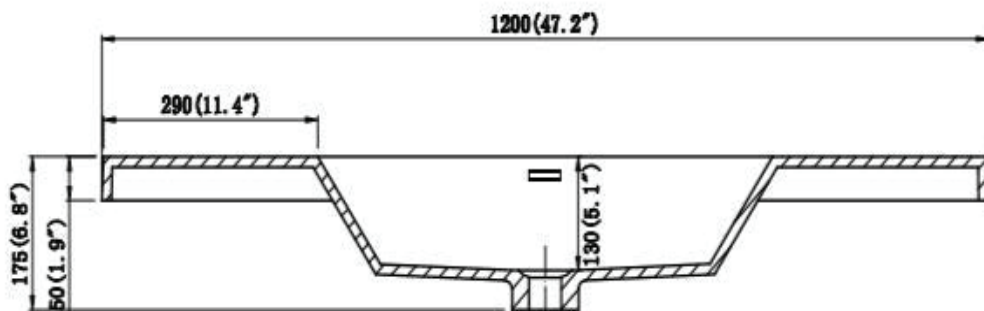

SECTION A-A

SECTION B-B

Dimensions

Assembled Depth (in.)	19.75 in	Assembled Height (in.)	36.25 in
Assembled Width (in.)	47.20 in	Basin Depth (in.)	5
Basin Length (in.)	12.75	Basin Width (in.)	24.50
Cabinet Depth (in.)	19.50	Cabinet Height (in.)	34.25
Cabinet Width (in.)	47.20	Countertop Depth (in.)	19.75
Countertop Height (in.)	2.00	Countertop Width (in.)	47.20
Faucet Hole Spacing (in.)	No Spacing - Single Hole	Vanity Top Thickness (in.)	2

Warranty / Certifications

Manufacturer Warranty	One Year Warranty		
-----------------------	-------------------	--	--

- 47.2 in. W x 19.75 in. D x 36.25 in. H
- Reinforced acrylic composite top with a single sink
- Vanity top pre-drilled for 1.4 in. for a single hole faucet-faucet sold separately
- Chrome overflow pre-drilled for 1.7 in. for smooth water flow-pop drain sold separately
- Includes installation hardware and chrome stainless steel handles-mirror sold separately
- Veneer medium density fiberboard cabinet compliments the white acrylic top for a durable and seamless feel
- Single vanity makes installation easier while optimizing storage space
- 2-doors and 3-drawers accommodates a variety of storage options
- Scratch, stain and bacteria resistant surface is virtually maintenance free
- Integrated European soft-closing hardware
- Unit comes fully assembled for fast and easy installation
- Multi-stage finish to ensure durability and quality