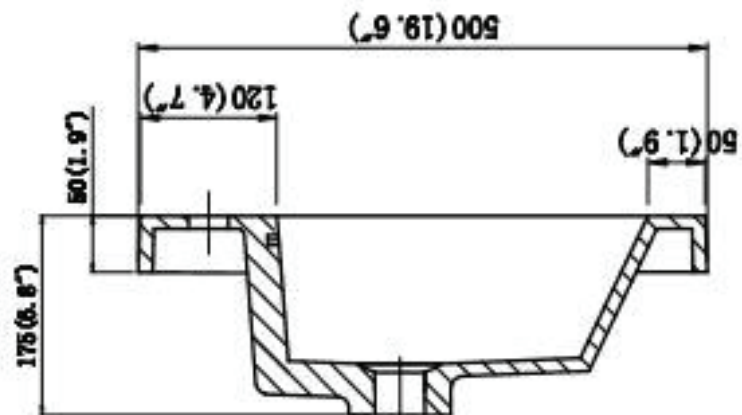

SECTION A-A

SECTION B-B

Dimensions

Assembled Depth (in.)	19.75 in	Assembled Height (in.)	36.25 in
Assembled Width (in.)	47.20 in	Basin Depth (in.)	5
Basin Length (in.)	12.75	Basin Width (in.)	24.50
Cabinet Depth (in.)	19.50	Cabinet Height (in.)	34.25
Cabinet Width (in.)	47.20	Countertop Depth (in.)	19.75
Countertop Height (in.)	2.00	Countertop Width (in.)	47.20
Faucet Hole Spacing (in.)	No Spacing - Single Hole	Vanity Top Thickness (in.)	2

Warranty / Certifications

Manufacturer Warranty	One Year Warranty		
-----------------------	-------------------	--	--

- 47.2 in. W x 19.75 in. D x 36.25 in. H
- Reinforced acrylic composite top with a single sink
- Vanity top pre-drilled for 1.4 in. for a single hole faucet-faucet sold separately
- Chrome overflow pre-drilled for 1.7 in. for smooth water flow-pop drain sold separately
- Includes installation hardware and chrome stainless steel handles-mirror sold separately
- Veneer medium density fiberboard cabinet compliments the white acrylic top for a durable and seamless feel
- Single vanity makes installation easier while optimizing storage space
- 2-doors and 3-drawers accommodates a variety of storage options
- Scratch, stain and bacteria resistant surface is virtually maintenance free
- Integrated European soft-closing hardware
- Unit comes fully assembled for fast and easy installation
- Multi-stage finish to ensure durability and quality