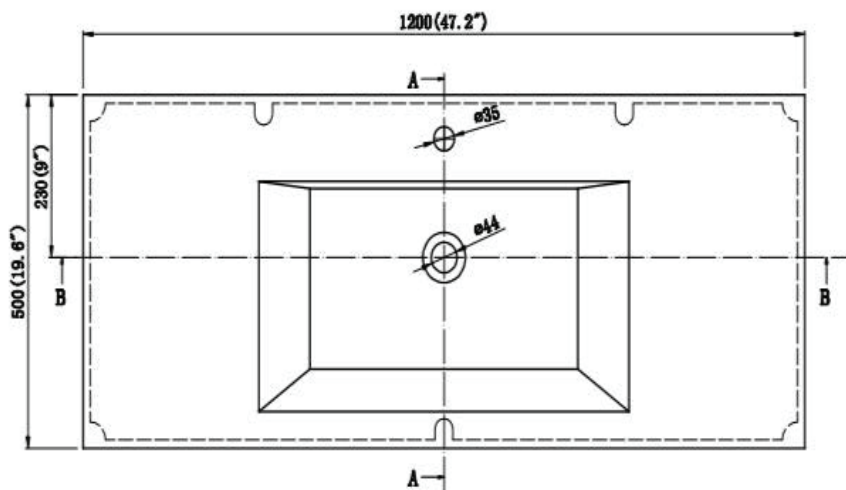

SECTION A-A

SECTION B-B

Dimensions

Assembled Depth (in.)	19.75 in	Assembled Height (in.)	36.25 in
Assembled Width (in.)	47.20 in	Basin Depth (in.)	5
Basin Length (in.)	12.75	Basin Width (in.)	24.50
Cabinet Depth (in.)	19.50	Cabinet Height (in.)	34.25
Cabinet Width (in.)	47.20	Countertop Depth (in.)	19.75
Countertop Height (in.)	2.00	Countertop Width (in.)	47.20
Faucet Hole Spacing (in.)	No Spacing - Single Hole	Vanity Top Thickness (in.)	2

Warranty / Certifications

Manufacturer Warranty	One Year Warranty		
-----------------------	-------------------	--	--

- 47.2 in. W x 19.75 in. D x 36.25 in. H
- Reinforced acrylic composite top with a single sink
- Vanity top pre-drilled for 1.4 in. for a single hole faucet-faucet sold separately
- Chrome overflow pre-drilled for 1.7 in. for smooth water flow-pop drain sold separately
- Includes installation hardware and chrome stainless steel handles-mirror sold separately
- Veneer medium density fiberboard cabinet compliments the white acrylic top for a durable and seamless feel
- Single vanity makes installation easier while optimizing storage space
- 2-doors and 3-drawers accommodates a variety of storage options
- Scratch, stain and bacteria resistant surface is virtually maintenance free
- Integrated European soft-closing hardware
- Unit comes fully assembled for fast and easy installation
- Multi-stage finish to ensure durability and quality