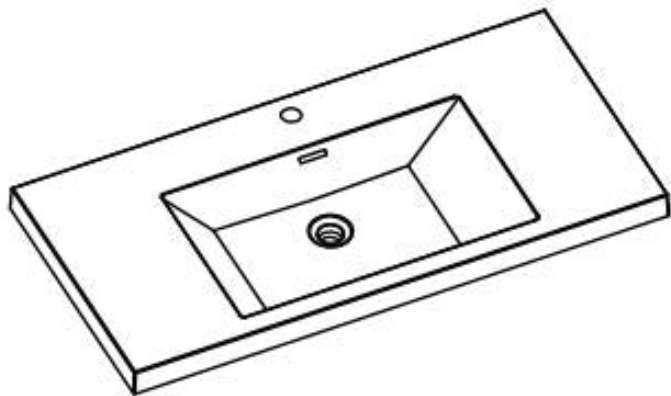

SECTION A-A

SECTION B-B

Dimensions

Assembled Depth (in.)	19.75 in	Assembled Height (in.)	36.25 in
Assembled Width (in.)	47.20 in	Basin Depth (in.)	5
Basin Length (in.)	12.75	Basin Width (in.)	24.50
Cabinet Depth (in.)	19.50	Cabinet Height (in.)	34.25
Cabinet Width (in.)	47.20	Countertop Depth (in.)	19.75
Countertop Height (in.)	2.00	Countertop Width (in.)	47.20
Faucet Hole Spacing (in.)	No Spacing - Single Hole	Vanity Top Thickness (in.)	2

Warranty / Certifications

Manufacturer Warranty	One Year Warranty		
-----------------------	-------------------	--	--

- 47.2 in. W x 19.75 in. D x 36.25 in. H
- Reinforced acrylic composite top with a single sink
- Vanity top pre-drilled for 1.4 in. for a single hole faucet-faucet sold separately
- Chrome overflow pre-drilled for 1.7 in. for smooth water flow-pop drain sold separately
- Includes installation hardware and chrome stainless steel handles-mirror sold separately
- Veneer medium density fiberboard cabinet compliments the white acrylic top for a durable and seamless feel
- Single vanity makes installation easier while optimizing storage space
- 2-doors and 3-drawers accommodates a variety of storage options
- Scratch, stain and bacteria resistant surface is virtually maintenance free
- Integrated European soft-closing hardware
- Unit comes fully assembled for fast and easy installation
- Multi-stage finish to ensure durability and quality