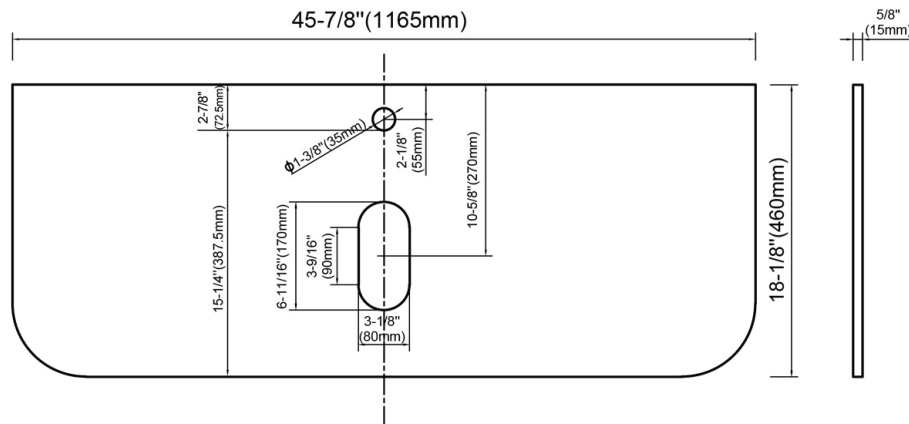

032 36 01/12/16V  
36 Inch Vanity

000 4818 01CR  
Sintered Stone Rounded Vessel Sink Top

032 06 01/12/16S  
Arc Side Cabinet