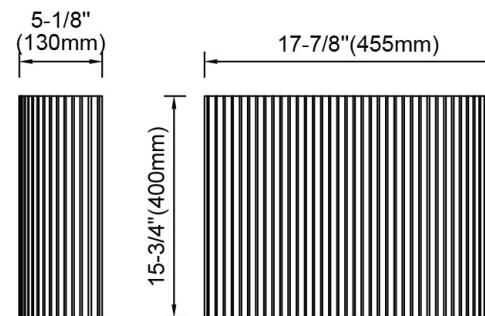

032 36 01/12/16V  
36 Inch Vanity

000 4818 01CR  
Sintered Stone Rounded Vessel Sink Top

032 06 01/12/16S  
Arc Side Cabinet