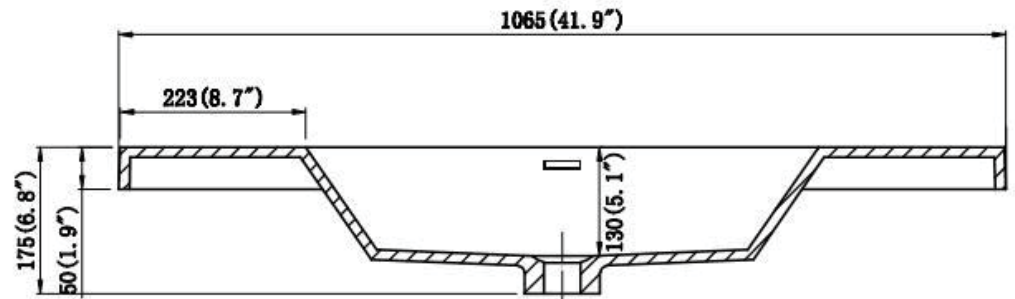

SECTION A-A

SECTION B-B

Dimensions

Assembled Depth (in.)	19.75 in	Assembled Height (in.)	35.5 in
Assembled Width (in.)	41.75 in	Basin Depth (in.)	5
Basin Length (in.)	12.75	Basin Width (in.)	21.5
Cabinet Depth (in.)	19.50	Cabinet Height (in.)	34.00
Cabinet Width (in.)	41.75	Countertop Depth (in.)	19.75
Countertop Height (in.)	35.50	Countertop Width (in.)	41.75
Faucet Hole Spacing (in.)	No Spacing - Single Hole	Vanity Top Thickness (in.)	2

Warranty / Certifications

Manufacturer Warranty	One Year Warranty		
-----------------------	-------------------	--	--

- 41.75 in. W x 19.75 in. D x 35.5 in. H
- Reinforced acrylic composite top with a single sink
- Vanity top pre-drilled for 1.4 in. for a single hole faucet-faucet sold separately
- Chrome overflow pre-drilled for 1.7 in. for smooth water flow-pop drain sold separately
- Includes installation hardware and chrome stainless steel handles--mirror sold separately
- Veneer medium density fiberboard cabinet compliments the white acrylic top for a durable and seamless feel
- Scratch, stain, and bacteria resistant surface is virtually maintenance free
- Integrated European soft-closing hardware
- Unit comes fully assembled for fast and easy installation
- Multi-stage finish to ensure durability and quality