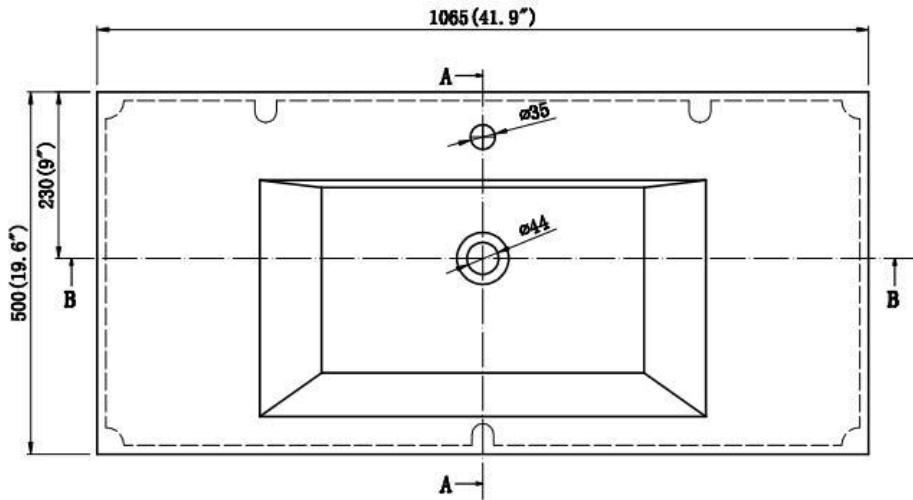

SECTION A-A

SECTION B-B

Dimensions

Assembled Depth (in.)	19.75 in	Assembled Height (in.)	35.5 in
Assembled Width (in.)	41.75 in	Basin Depth (in.)	5
Basin Length (in.)	12.75	Basin Width (in.)	21.5
Cabinet Depth (in.)	19.50	Cabinet Height (in.)	34.00
Cabinet Width (in.)	41.75	Countertop Depth (in.)	19.75
Countertop Height (in.)	35.50	Countertop Width (in.)	41.75
Faucet Hole Spacing (in.)	No Spacing - Single Hole	Vanity Top Thickness (in.)	2

Warranty / Certifications

Manufacturer Warranty	One Year Warranty		
-----------------------	-------------------	--	--

- 41.75 in. W x 19.75 in. D x 35.5 in. H
- Reinforced acrylic composite top with a single sink
- Vanity top pre-drilled for 1.4 in. for a single hole faucet-faucet sold separately
- Chrome overflow pre-drilled for 1.7 in. for smooth water flow-pop drain sold separately
- Includes installation hardware and chrome stainless steel handles--mirror sold separately
- Veneer medium density fiberboard cabinet compliments the white acrylic top for a durable and seamless feel
- Scratch, stain, and bacteria resistant surface is virtually maintenance free
- Integrated European soft-closing hardware
- Unit comes fully assembled for fast and easy installation
- Multi-stage finish to ensure durability and quality