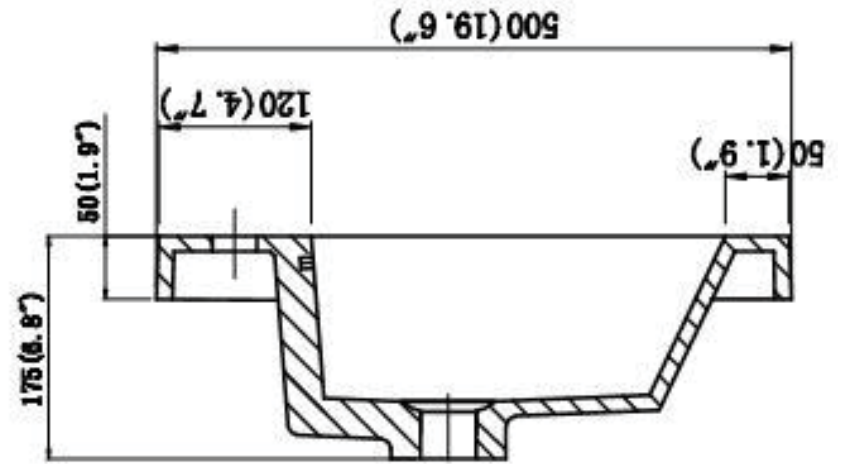

SECTION A-A

SECTION B-B

Dimensions

Assembled Depth (in.)	19.75 in	Assembled Height (in.)	35.5 in
Assembled Width (in.)	41.75 in	Basin Depth (in.)	5
Basin Length (in.)	12.75	Basin Width (in.)	21.5
Cabinet Depth (in.)	19.50	Cabinet Height (in.)	34.00
Cabinet Width (in.)	41.75	Countertop Depth (in.)	19.75
Countertop Height (in.)	35.50	Countertop Width (in.)	41.75
Faucet Hole Spacing (in.)	No Spacing - Single Hole	Vanity Top Thickness (in.)	2

Warranty / Certifications

Manufacturer Warranty	One Year Warranty		
-----------------------	-------------------	--	--

- 41.75 in. W x 19.75 in. D x 35.5 in. H
- Reinforced acrylic composite top with a single sink
- Vanity top pre-drilled for 1.4 in. for a single hole faucet-faucet sold separately
- Chrome overflow pre-drilled for 1.7 in. for smooth water flow-pop drain sold separately
- Includes installation hardware and chrome stainless steel handles--mirror sold separately
- Veneer medium density fiberboard cabinet compliments the white acrylic top for a durable and seamless feel
- Scratch, stain, and bacteria resistant surface is virtually maintenance free
- Integrated European soft-closing hardware
- Unit comes fully assembled for fast and easy installation
- Multi-stage finish to ensure durability and quality