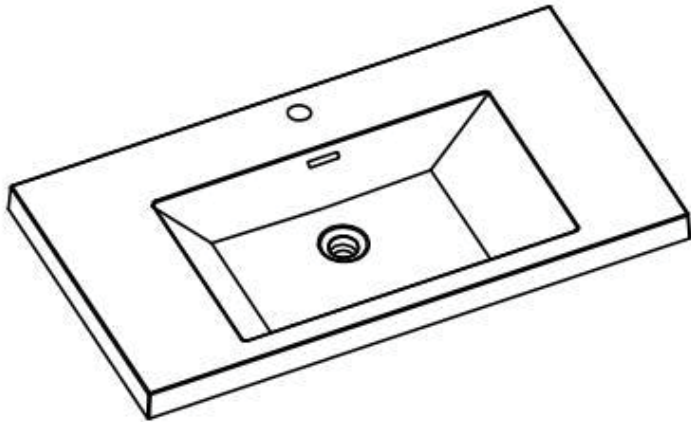

SECTION A-A

SECTION B-B

Dimensions

Assembled Depth (in.)	19.75 in	Assembled Height (in.)	35.5 in
Assembled Width (in.)	41.75 in	Basin Depth (in.)	5
Basin Length (in.)	12.75	Basin Width (in.)	21.5
Cabinet Depth (in.)	19.50	Cabinet Height (in.)	34.00
Cabinet Width (in.)	41.75	Countertop Depth (in.)	19.75
Countertop Height (in.)	35.50	Countertop Width (in.)	41.75
Faucet Hole Spacing (in.)	No Spacing - Single Hole	Vanity Top Thickness (in.)	2

Warranty / Certifications

Manufacturer Warranty	One Year Warranty		
-----------------------	-------------------	--	--

- 41.75 in. W x 19.75 in. D x 35.5 in. H
- Reinforced acrylic composite top with a single sink
- Vanity top pre-drilled for 1.4 in. for a single hole faucet-faucet sold separately
- Chrome overflow pre-drilled for 1.7 in. for smooth water flow-pop drain sold separately
- Includes installation hardware and chrome stainless steel handles--mirror sold separately
- Veneer medium density fiberboard cabinet compliments the white acrylic top for a durable and seamless feel
- Scratch, stain, and bacteria resistant surface is virtually maintenance free
- Integrated European soft-closing hardware
- Unit comes fully assembled for fast and easy installation
- Multi-stage finish to ensure durability and quality