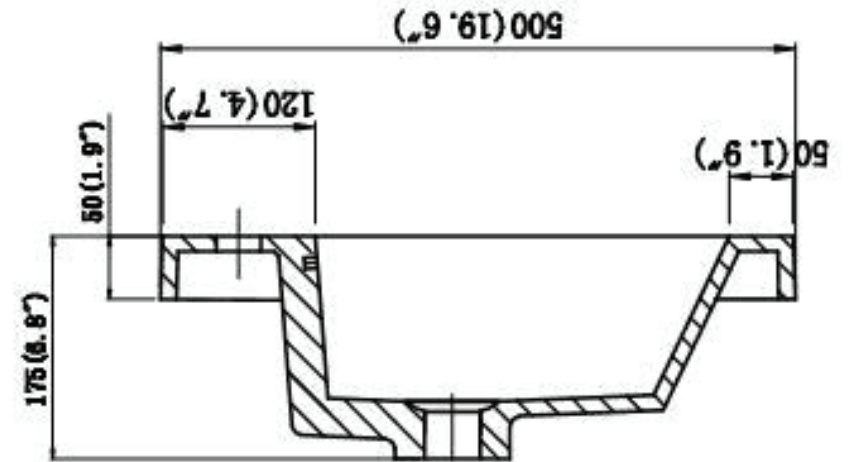

SECTION A-A

SECTION B-B

Dimensions

Assembled Depth (in.)	19.75 in	Assembled Height (in.)	36.25 in
Assembled Width (in.)	41.75 in	Basin Depth (in.)	5.00
Basin Length (in.)	12.75	Basin Width (in.)	24.50
Cabinet Depth (in.)	19.50	Cabinet Height (in.)	34.25
Cabinet Width (in.)	41.75	Countertop Depth (in.)	19.50
Countertop Height (in.)	2.00	Countertop Width (in.)	41.75
Faucet Hole Spacing (in.)	No Spacing - Single Hole	Vanity Top Thickness (in.)	2.00

Warranty / Certifications

Manufacturer Warranty	One Year Warranty		
-----------------------	-------------------	--	--

- 41.75 in. W x 19.75 in. D x 36.25 in. H
- Reinforced acrylic composite top with a single sink
- Vanity top pre-drilled for 1.4 in. for a single hole faucet--faucet sold separately
- Chrome overflow pre-drilled for 1.7 in. for smooth water flow--pop drain sold separately
- Includes installation hardware and chrome stainless steel handles--mirror sold separately
- Veneer medium density fiberboard cabinet compliments the white acrylic top for a durable and seamless feel
- Single vanity makes installation easier while optimizing storage space
- 2 doors and 4 drawers on each side offers abundant storage space
- Scratch, stain, and bacteria resistance surface is virtually maintenance free
- Integrated European soft-closing hardware
- Unit comes fully assembled for fast and easy installation
- Multi stage finish to ensure durability and quality