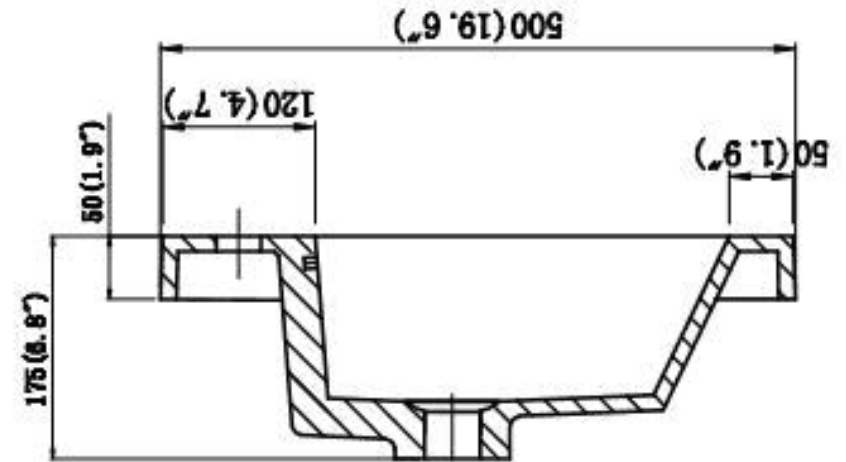

SECTION A-A

SECTION B-B

Dimensions

Assembled Depth (in.)	19.75 in	Assembled Height (in.)	36.25 in
Assembled Width (in.)	41.75 in	Basin Depth (in.)	5.00
Basin Length (in.)	12.75	Basin Width (in.)	24.50
Cabinet Depth (in.)	19.50	Cabinet Height (in.)	34.25
Cabinet Width (in.)	41.75	Countertop Depth (in.)	19.50
Countertop Height (in.)	2.00	Countertop Width (in.)	41.75
Faucet Hole Spacing (in.)	No Spacing - Single Hole	Vanity Top Thickness (in.)	2.00

Warranty / Certifications

Manufacturer Warranty	One Year Warranty		
-----------------------	-------------------	--	--

- 41.75 in. W x 19.75 in. D x 36.25 in. H
- Reinforced acrylic composite top with a single sink
- Vanity top pre-drilled for 1.4 in. for a single hole faucet--faucet sold separately
- Chrome overflow pre-drilled for 1.7 in. for smooth water flow--pop drain sold separately
- Includes installation hardware and chrome stainless steel handles--mirror sold separately
- Veneer medium density fiberboard cabinet compliments the white acrylic top for a durable and seamless feel
- Single vanity makes installation easier while optimizing storage space
- 2 doors and 4 drawers on each side offers abundant storage space
- Scratch, stain, and bacteria resistance surface is virtually maintenance free
- Integrated European soft-closing hardware
- Unit comes fully assembled for fast and easy installation
- Multi stage finish to ensure durability and quality