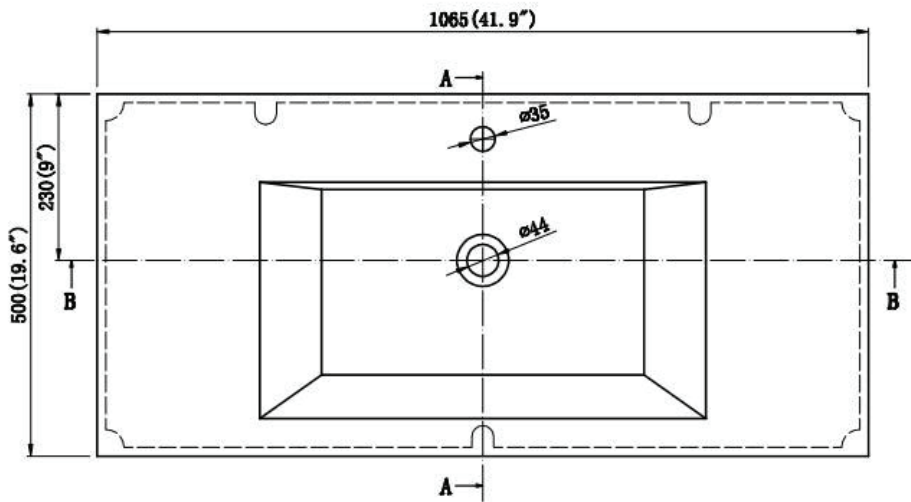

SECTION A-A

SECTION B-B

Dimensions

Assembled Depth (in.)	19.75 in	Assembled Height (in.)	36.25 in
Assembled Width (in.)	41.75 in	Basin Depth (in.)	5.00
Basin Length (in.)	12.75	Basin Width (in.)	24.50
Cabinet Depth (in.)	19.50	Cabinet Height (in.)	34.25
Cabinet Width (in.)	41.75	Countertop Depth (in.)	19.50
Countertop Height (in.)	2.00	Countertop Width (in.)	41.75
Faucet Hole Spacing (in.)	No Spacing - Single Hole	Vanity Top Thickness (in.)	2.00

Warranty / Certifications

Manufacturer Warranty	One Year Warranty		
-----------------------	-------------------	--	--

- 41.75 in. W x 19.75 in. D x 36.25 in. H
- Reinforced acrylic composite top with a single sink
- Vanity top pre-drilled for 1.4 in. for a single hole faucet--faucet sold separately
- Chrome overflow pre-drilled for 1.7 in. for smooth water flow--pop drain sold separately
- Includes installation hardware and chrome stainless steel handles--mirror sold separately
- Veneer medium density fiberboard cabinet compliments the white acrylic top for a durable and seamless feel
- Single vanity makes installation easier while optimizing storage space
- 2 doors and 4 drawers on each side offers abundant storage space
- Scratch, stain, and bacteria resistance surface is virtually maintenance free
- Integrated European soft-closing hardware
- Unit comes fully assembled for fast and easy installation
- Multi stage finish to ensure durability and quality