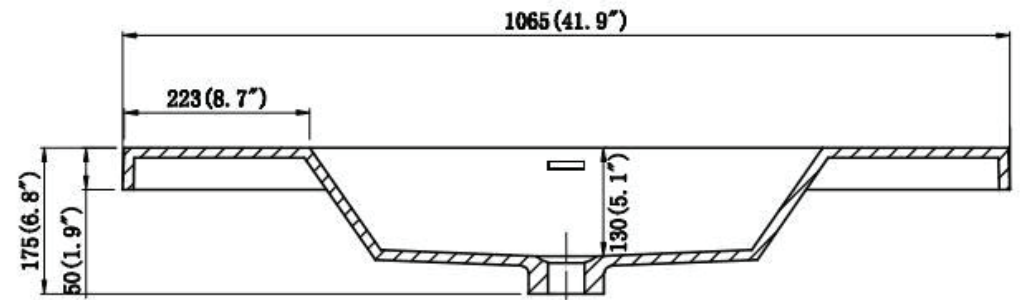

SECTION A-A

SECTION B-B

Dimensions

Assembled Depth (in.)	19.75 in	Assembled Height (in.)	36.25 in
Assembled Width (in.)	41.75 in	Basin Depth (in.)	5.00
Basin Length (in.)	12.75	Basin Width (in.)	24.50
Cabinet Depth (in.)	19.50	Cabinet Height (in.)	34.25
Cabinet Width (in.)	41.75	Countertop Depth (in.)	19.50
Countertop Height (in.)	2.00	Countertop Width (in.)	41.75
Faucet Hole Spacing (in.)	No Spacing - Single Hole	Vanity Top Thickness (in.)	2.00

Warranty / Certifications

Manufacturer Warranty	One Year Warranty		
-----------------------	-------------------	--	--

- 41.75 in. W x 19.75 in. D x 36.25 in. H
- Reinforced acrylic composite top with a single sink
- Vanity top pre-drilled for 1.4 in. for a single hole faucet--faucet sold separately
- Chrome overflow pre-drilled for 1.7 in. for smooth water flow--pop drain sold separately
- Includes installation hardware and chrome stainless steel handles--mirror sold separately
- Veneer medium density fiberboard cabinet compliments the white acrylic top for a durable and seamless feel
- Single vanity makes installation easier while optimizing storage space
- 2 doors and 4 drawers on each side offers abundant storage space
- Scratch, stain, and bacteria resistance surface is virtually maintenance free
- Integrated European soft-closing hardware
- Unit comes fully assembled for fast and easy installation
- Multi stage finish to ensure durability and quality