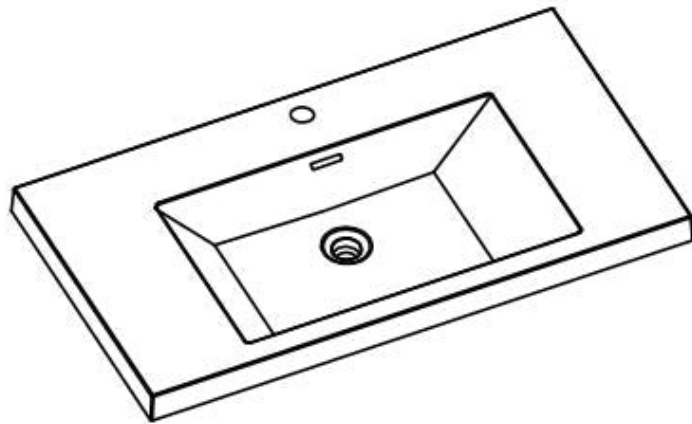

SECTION A-A

SECTION B-B

Dimensions

Assembled Depth (in.)	19.75 in	Assembled Height (in.)	36.25 in
Assembled Width (in.)	41.75 in	Basin Depth (in.)	5.00
Basin Length (in.)	12.75	Basin Width (in.)	24.50
Cabinet Depth (in.)	19.50	Cabinet Height (in.)	34.25
Cabinet Width (in.)	41.75	Countertop Depth (in.)	19.50
Countertop Height (in.)	2.00	Countertop Width (in.)	41.75
Faucet Hole Spacing (in.)	No Spacing - Single Hole	Vanity Top Thickness (in.)	2.00

Warranty / Certifications

Manufacturer Warranty	One Year Warranty		
-----------------------	-------------------	--	--

- 41.75 in. W x 19.75 in. D x 36.25 in. H
- Reinforced acrylic composite top with a single sink
- Vanity top pre-drilled for 1.4 in. for a single hole faucet--faucet sold separately
- Chrome overflow pre-drilled for 1.7 in. for smooth water flow--pop drain sold separately
- Includes installation hardware and chrome stainless steel handles--mirror sold separately
- Veneer medium density fiberboard cabinet compliments the white acrylic top for a durable and seamless feel
- Single vanity makes installation easier while optimizing storage space
- 2 doors and 4 drawers on each side offers abundant storage space
- Scratch, stain, and bacteria resistance surface is virtually maintenance free
- Integrated European soft-closing hardware
- Unit comes fully assembled for fast and easy installation
- Multi stage finish to ensure durability and quality