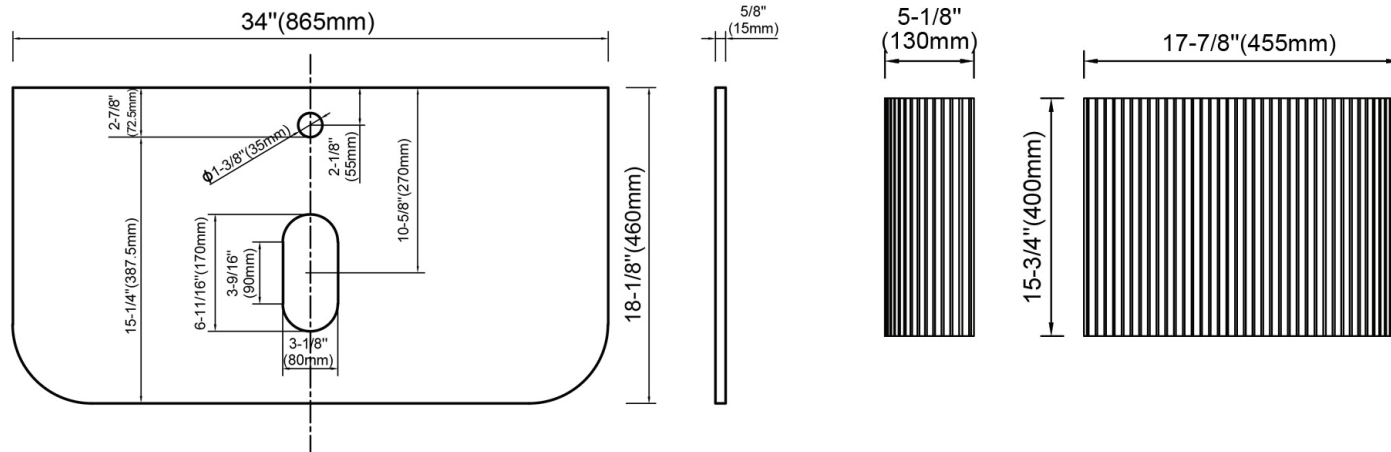

032 24 01/12/16V  
24 Inch Vanity

000 3618 01CR  
Sintered Stone Rounded Vessel Sink Top

032 06 01/12/16S  
Arc Side Cabinet