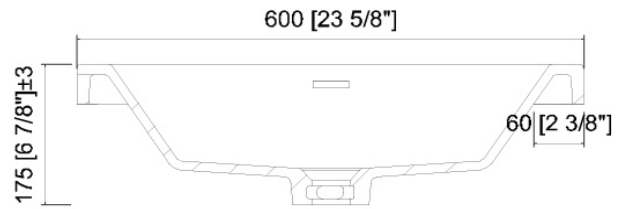

24" | MONTEREY

Dimensions

Assembled Depth (in.)	19.75 in	Assembled Height (in.)	22.50 in
Assembled Width (in.)	23.50 in	Basin Depth (in.)	5.00
Basin Length (in.)	12.75	Basin Width (in.)	17.75
Cabinet Depth (in.)	19.75	Cabinet Height (in.)	20.50
Cabinet Width (in.)	23.50	Countertop Depth (in.)	19.75
Countertop Height (in.)	2.00	Countertop Width (in.)	23.50
Faucet Hole Spacing (in.)	No Spacing - Single Hole	Vanity Top Thickness (in.)	2.00

Warranty / Certifications

Manufacturer Warranty	One Year Warranty		
-----------------------	-------------------	--	--

- 23.5 in. W x 19.75 in. D x 22.5 in. H
- Cabinet & Top Assembled weight: 96 lbs
- Reinforced acrylic composite top with a single sink
- Vanity top pre-drilled for 1.4 in. for a single hole faucet - faucet sold separately
- Chrome overflow pre-drilled for 1.7 in. for smooth water flow-pop drain sold separately
- Includes installation hardware and aluminum handles - mirror sold separately
- Marine veneer wood cabinet compliments the high gloss acrylic top for a durable and seamless feel
- Single vanity makes installation easier while optimizing storage space
- 2 doors and 2 drawers provides abundant storage space
- Scratch, stain and bacteria resistance surface is virtually maintenance free
- Integrated European soft-closing hardware
- Unit comes fully assembled for fast and easy installation
- Multi stage finish to ensure durability and quality