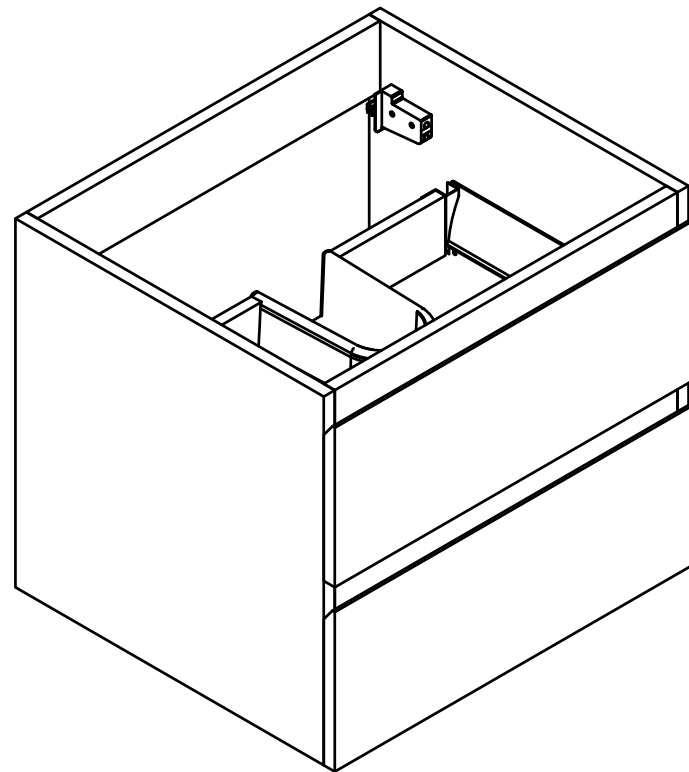

24" | MONTEREY

Dimensions

Assembled Depth (in.)	19.75 in	Assembled Height (in.)	22.50 in
Assembled Width (in.)	23.50 in	Basin Depth (in.)	5.00
Basin Length (in.)	12.75	Basin Width (in.)	17.75
Cabinet Depth (in.)	19.75	Cabinet Height (in.)	20.50
Cabinet Width (in.)	23.50	Countertop Depth (in.)	19.75
Countertop Height (in.)	2.00	Countertop Width (in.)	23.50
Faucet Hole Spacing (in.)	No Spacing - Single Hole	Vanity Top Thickness (in.)	2.00

Warranty / Certifications

Manufacturer Warranty	One Year Warranty		
-----------------------	-------------------	--	--

- 23.5 in. W x 19.75 in. D x 22.5 in. H
- Cabinet & Top Assembled weight: 96 lbs
- Reinforced acrylic composite top with a single sink
- Vanity top pre-drilled for 1.4 in. for a single hole faucet - faucet sold separately
- Chrome overflow pre-drilled for 1.7 in. for smooth water flow-pop drain sold separately
- Includes installation hardware and aluminum handles - mirror sold separately
- Marine veneer wood cabinet compliments the high gloss acrylic top for a durable and seamless feel
- Single vanity makes installation easier while optimizing storage space
- 2 doors and 2 drawers provides abundant storage space
- Scratch, stain and bacteria resistance surface is virtually maintenance free
- Integrated European soft-closing hardware
- Unit comes fully assembled for fast and easy installation
- Multi stage finish to ensure durability and quality