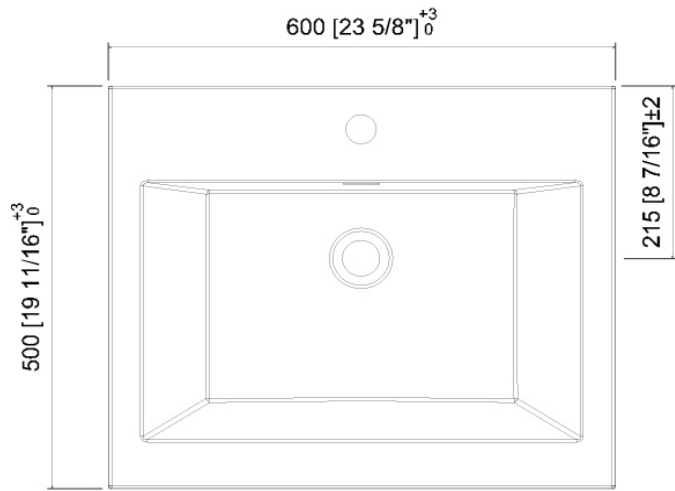

24" | MONTEREY

Dimensions

Assembled Depth (in.)	19.75 in	Assembled Height (in.)	22.50 in
Assembled Width (in.)	23.50 in	Basin Depth (in.)	5.00
Basin Length (in.)	12.75	Basin Width (in.)	17.75
Cabinet Depth (in.)	19.75	Cabinet Height (in.)	20.50
Cabinet Width (in.)	23.50	Countertop Depth (in.)	19.75
Countertop Height (in.)	2.00	Countertop Width (in.)	23.50
Faucet Hole Spacing (in.)	No Spacing - Single Hole	Vanity Top Thickness (in.)	2.00

Warranty / Certifications

Manufacturer Warranty	One Year Warranty		
-----------------------	-------------------	--	--

- 23.5 in. W x 19.75 in. D x 22.5 in. H
- Cabinet & Top Assembled weight: 96 lbs
- Reinforced acrylic composite top with a single sink
- Vanity top pre-drilled for 1.4 in. for a single hole faucet - faucet sold separately
- Chrome overflow pre-drilled for 1.7 in. for smooth water flow-pop drain sold separately
- Includes installation hardware and aluminum handles - mirror sold separately
- Marine veneer wood cabinet compliments the high gloss acrylic top for a durable and seamless feel
- Single vanity makes installation easier while optimizing storage space
- 2 doors and 2 drawers provides abundant storage space
- Scratch, stain and bacteria resistance surface is virtually maintenance free
- Integrated European soft-closing hardware
- Unit comes fully assembled for fast and easy installation
- Multi stage finish to ensure durability and quality