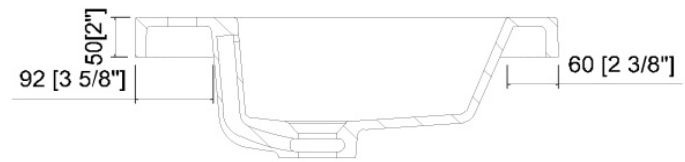

24" | MONTEREY

Dimensions

Assembled Depth (in.)	19.75 in	Assembled Height (in.)	22.50 in
Assembled Width (in.)	23.50 in	Basin Depth (in.)	5.00
Basin Length (in.)	12.75	Basin Width (in.)	17.75
Cabinet Depth (in.)	19.75	Cabinet Height (in.)	20.50
Cabinet Width (in.)	23.50	Countertop Depth (in.)	19.75
Countertop Height (in.)	2.00	Countertop Width (in.)	23.50
Faucet Hole Spacing (in.)	No Spacing - Single Hole	Vanity Top Thickness (in.)	2.00

Warranty / Certifications

Manufacturer Warranty	One Year Warranty		
-----------------------	-------------------	--	--

- 23.5 in. W x 19.75 in. D x 22.5 in. H
- Cabinet & Top Assembled weight: 96 lbs
- Reinforced acrylic composite top with a single sink
- Vanity top pre-drilled for 1.4 in. for a single hole faucet - faucet sold separately
- Chrome overflow pre-drilled for 1.7 in. for smooth water flow-pop drain sold separately
- Includes installation hardware and aluminum handles - mirror sold separately
- Marine veneer wood cabinet compliments the high gloss acrylic top for a durable and seamless feel
- Single vanity makes installation easier while optimizing storage space
- 2 doors and 2 drawers provides abundant storage space
- Scratch, stain and bacteria resistance surface is virtually maintenance free
- Integrated European soft-closing hardware
- Unit comes fully assembled for fast and easy installation
- Multi stage finish to ensure durability and quality