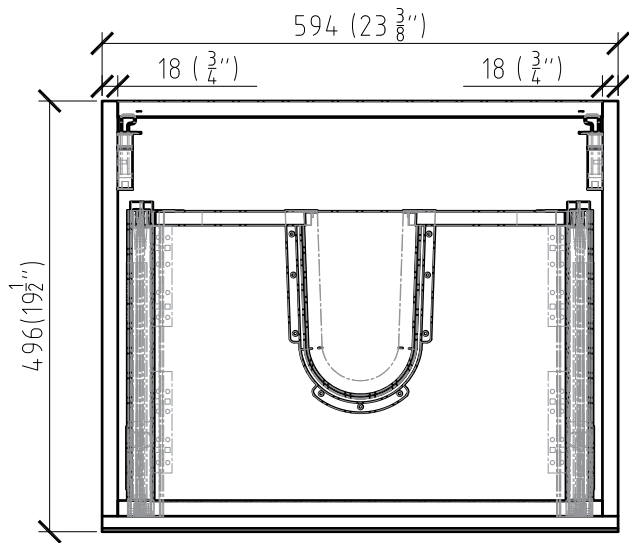

24" | MONTEREY

Dimensions

Assembled Depth (in.)	19.75 in	Assembled Height (in.)	22.50 in
Assembled Width (in.)	23.50 in	Basin Depth (in.)	5.00
Basin Length (in.)	12.75	Basin Width (in.)	17.75
Cabinet Depth (in.)	19.75	Cabinet Height (in.)	20.50
Cabinet Width (in.)	23.50	Countertop Depth (in.)	19.75
Countertop Height (in.)	2.00	Countertop Width (in.)	23.50
Faucet Hole Spacing (in.)	No Spacing - Single Hole	Vanity Top Thickness (in.)	2.00

Warranty / Certifications

Manufacturer Warranty	One Year Warranty		
-----------------------	-------------------	--	--

- 23.5 in. W x 19.75 in. D x 22.5 in. H
- Cabinet & Top Assembled weight: 96 lbs
- Reinforced acrylic composite top with a single sink
- Vanity top pre-drilled for 1.4 in. for a single hole faucet - faucet sold separately
- Chrome overflow pre-drilled for 1.7 in. for smooth water flow-pop drain sold separately
- Includes installation hardware and aluminum handles - mirror sold separately
- Marine veneer wood cabinet compliments the high gloss acrylic top for a durable and seamless feel
- Single vanity makes installation easier while optimizing storage space
- 2 doors and 2 drawers provides abundant storage space
- Scratch, stain and bacteria resistance surface is virtually maintenance free
- Integrated European soft-closing hardware
- Unit comes fully assembled for fast and easy installation
- Multi stage finish to ensure durability and quality