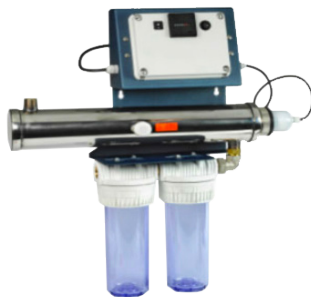

MODUL'EAU 2 filters