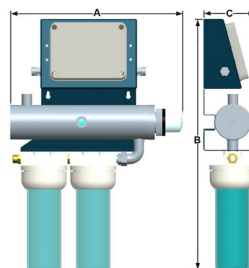

Modul'Eau

Domestic & small municipalities

UVc sterilizers range with filtration

- 316 L stainless steel chamber
- Maximum pressure : 6 bars
- Water temperature 0 to 40 °C
- Visual control cell
- Connection in opposite axis
- Domed quartz sleeve
- Fixation plate with integrated electrical box - Steel construction
- Single ended Lamp 9 000 h
- Electronic ballast
- Electromecanical hour counter
- 220 V+T Power supply
- Integrated Filter holder (cartridges in option)

MODUL'EAU 2 filters

Non binding pictures*

MODUL'EAU 3 filters

System	Power	Weight	Dimensions		
			A	B	C
MODUL'EAU 36 NO FILTERS	38 Wh	9 Kg	460	340	140
MODUL'EAU 60 NO FILTERS	62 Wh		580		
MODUL'EAU 36 2 FILTERS	38 Wh		480		
MODUL'EAU 60 2 FILTERS	62 Wh		580	648	
MODUL'EAU 36 3 FILTERS	38 Wh				
MODUL'EAU 60 3 FILTERS	62 Wh				

(*): Flow rates above expressed with a UVc transmission coefficient of 98% on a 1 cm water slide for a germicidal dose delivered of 40 mJ / cm² at the end of lamp life.

Parts drawing

Lamp & quartz sleeve

Control cell kit

N°	ITEM	REFERENCE
MODUL'EAU 36		
5	UVc lamp 36 W MC	18LPLL36
1	Quartz sleeve FB Ø44	19GEUR18/36
14	Electronic Ballast	18BTAVS1836
MODUL'EAU 60		
5	UVc lamp 60 W MC	18LPLL60
1	Quartz sleeve FB Ø44	19GEUR18/36
14	Electronic Ballast	18BTVAS5580
MODUL'EAU 36 / 55 / 60		
2	O-ring Ø44	JT44
3	Flat seal Ø45	JP45
4	Stainless gland seal Ø44	PE EUR36/55
6	lamp blocking ring	BD EUR36/55/95
7	Visual control kit	NKREG
8	White look cover screw	OTVA
9	Round switch on/off	INT
10	Hour counter	NCM48/48
11	Fuse holder	PFUS
12	6 fuses kit 1A	FUS1