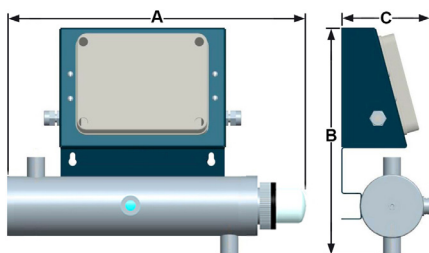

Non binding pictures*

MODUL'EAU 3 filters