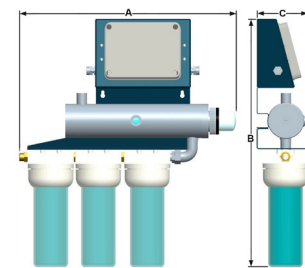

Modul'Eau

Domestic & small municipalities

UVc sterilizers range with filtration

- 316 L stainless steel chamber
- Maximum pressure : 6 bars
- Water temperature 0 to 40 °C
- Visual control cell
- Connection in opposite axis
- Domed quartz sleeve
- Fixation plate with integrated electrical box - Steel construction
- Single ended Lamp 9 000 h
- Electronic ballast
- Electromecanical hour counter
- 220 V+T Power supply
- Integrated Filter holder (cartridges in option)

Applications

- Raw water potablisation (drilling, catchments, wells...)
- Rainwater securisation (sanitary appliance only)
- Network water securisation

Spare parts

- UVc Lamps : 9 000 hours
- O-ring : 9 000 hours
- Sleeve : 5 years

MODUL'EAU 2 filters

Non binding pictures*

MODUL'EAU 3 filters

System	Power	Weight	Dimensions		
			A	B	C
MODUL'EAU 36 NO FILTERS	38 Wh	9 Kg	460	340	140
MODUL'EAU 60 NO FILTERS	62 Wh		580		
MODUL'EAU 36 2 FILTERS	38 Wh		480		
MODUL'EAU 60 2 FILTERS	62 Wh		580	648	
MODUL'EAU 36 3 FILTERS	38 Wh				
MODUL'EAU 60 3 FILTERS	62 Wh				

(*): Flow rates above expressed with a UVc transmission coefficient of 98% on a 1 cm water slide for a germicidal dose delivered of 40 mJ / cm² at the end of lamp life.

Parts drawing

Lamp & quartz sleeve