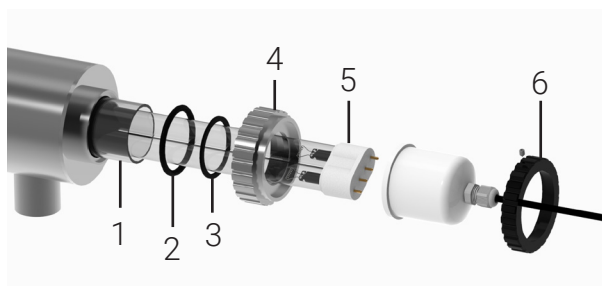

Modul'Eau

Domestic & small municipalities

UVc sterilizers range with filtration

- 316 L stainless steel chamber
- Maximum pressure : 6 bars
- Water temperature 0 to 40 °C
- Visual control cell
- Connection in opposite axis
- Domed quartz sleeve
- Fixation plate with integrated electrical box - Steel construction
- Single ended Lamp 9 000 h
- Electronic ballast
- Electromecanical hour counter
- 220 V+T Power supply
- Integrated Filter holder (cartridges in option)

Applications

- Raw water potablisation (drilling, catchments, wells...)
- Rainwater securisation (sanitary appliance only)
- Network water securisation

Spare parts

- UVc Lamps : 9 000 hours
- O-ring : 9 000 hours
- Sleeve : 5 years

MODUL'EAU 2 filters

Non binding pictures*

MODUL'EAU 3 filters

System	Power	Weight	Dimensions		
			A	B	C
MODUL'EAU 36 NO FILTERS	38 Wh	9 Kg	460	340	140
MODUL'EAU 60 NO FILTERS	62 Wh		580		
MODUL'EAU 36 2 FILTERS	38 Wh		480		
MODUL'EAU 60 2 FILTERS	62 Wh		580	648	
MODUL'EAU 36 3 FILTERS	38 Wh				
MODUL'EAU 60 3 FILTERS	62 Wh				

(*): Flow rates above expressed with a UVc transmission coefficient of 98% on a 1 cm water slide for a germicidal dose delivered of 40 mJ / cm² at the end of lamp life.

Parts drawing

Lamp & quartz sleeve