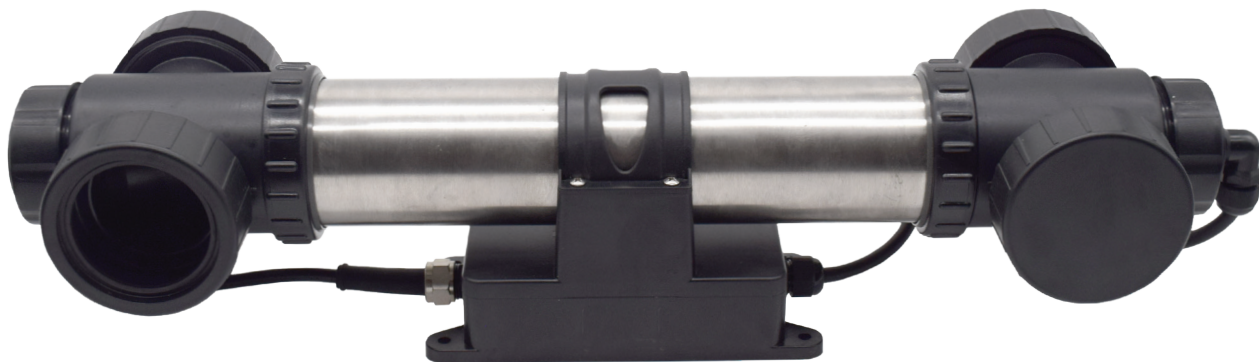

PRO-CLEAR™ UV ULTRA

LET'S BE CLEAR

ULTRAVIOLET CLARIFIER

- Polished stainless interior reflector increases light reflection up to 35%
- Dual inlets & outlets for multiple plumbing options
- Weatherproof transformer
- UV sight glass window safely shows when unit is operating at a glance
- UV-C grade bulbs have 9000 hour life rating

FEATURES

Stainless Steel Housing

36 Watt Ultraviolet Lamp

True Quartz Glass Sleeve

Sight Glass Window to Confirm Operation

115 Volt Transformer

2" PVC Inlet & Outlet with 2 Unions

PERFORMANCE DATA

PART #	MAX. FLOW	MAX. POND SIZE*	QTY / SIZE BULB	POWER CORD	DIMENSIONS (H x W x D)
PCU35W	2800 GPH	4800 Gallons	1 / 35 Watt	1 / 16'	5" x 22" x 8"
PCU55W	3600 GPH	7500 Gallons	1 / 55 Watt	1 / 16'	5" x 27" x 8"
PCU75W	4800 GPH	10,000 Gallons	1 / 75 Watt	1 / 16'	5" x 37" x 8"
PCU110W	6500 GPH	14,000 Gallons	2 / 55 Watt	2 / 16'	5" x 27" x 18"
PCU150W	6500 GPH	19,000 Gallons	2 / 75 Watt	2 / 16'	5" x 37" x 18"
PCU225W	9000 GPH	24,000 Gallons	3 / 75 Watt	3 / 16'	5" x 37" x 27"