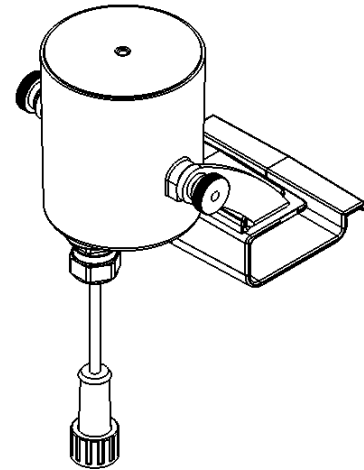

FIXTURES

- 24V DC powered
- Ultrasonically welded thermoplastic fixtures
- 5-watt potted RGB LED driver and board in each fixture
- Built-in thermal overload
- Clear plastic light window
- IP68 connector
- Flex sleeving on each fixture

POWER CABLE

- Integrated splitter to allow for single cord back to power source
- 6-light kits have two power cords with three fixtures each
- 6' flex sleeving protection
- Optional Quick Disconnect available

RGB CONTROLLER

- 120V controller plugs into fountain/aerator controller
- Integrated microphone for music setting
- Option for 3.5mm-to-3.5mm audio cord for color changing based on music
- Includes battery-operated remote control for lighting

BRACKETS

- Coated stainless steel bracket
- Adjustable angling with thumb screws
- Includes hardware for mounting to snap-on clip
- 4-light kits include Universal bracket for mounting to non-Kasco brand floating fountains

SNAP-ON LIGHT CLIPS

- Molded thermoplastic attachment clips
- Easily snap onto light brackets and then onto molded float locations
- Enables easy installation and removal of lights on Kasco floats

RGB REMOTE

- Choose from one of nine static colors
- Three programs to transition between colors
- Five brightness levels
- Music option enables color changing in time with audio via 3.5mm jack or built-in microphone