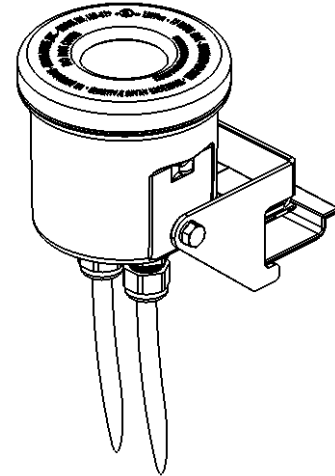

### FIXTURES

- 120V, 1 phase power
- Potted and gasketed cast stainless steel fixtures
- 19-watt potted LED driver and board in each fixture
- Built-in driver thermal overload
- Clear plastic light window
- Rubber lens caps
- Set of colored lenses, including red, green, blue, and amber
- Color temperature: 3,000K