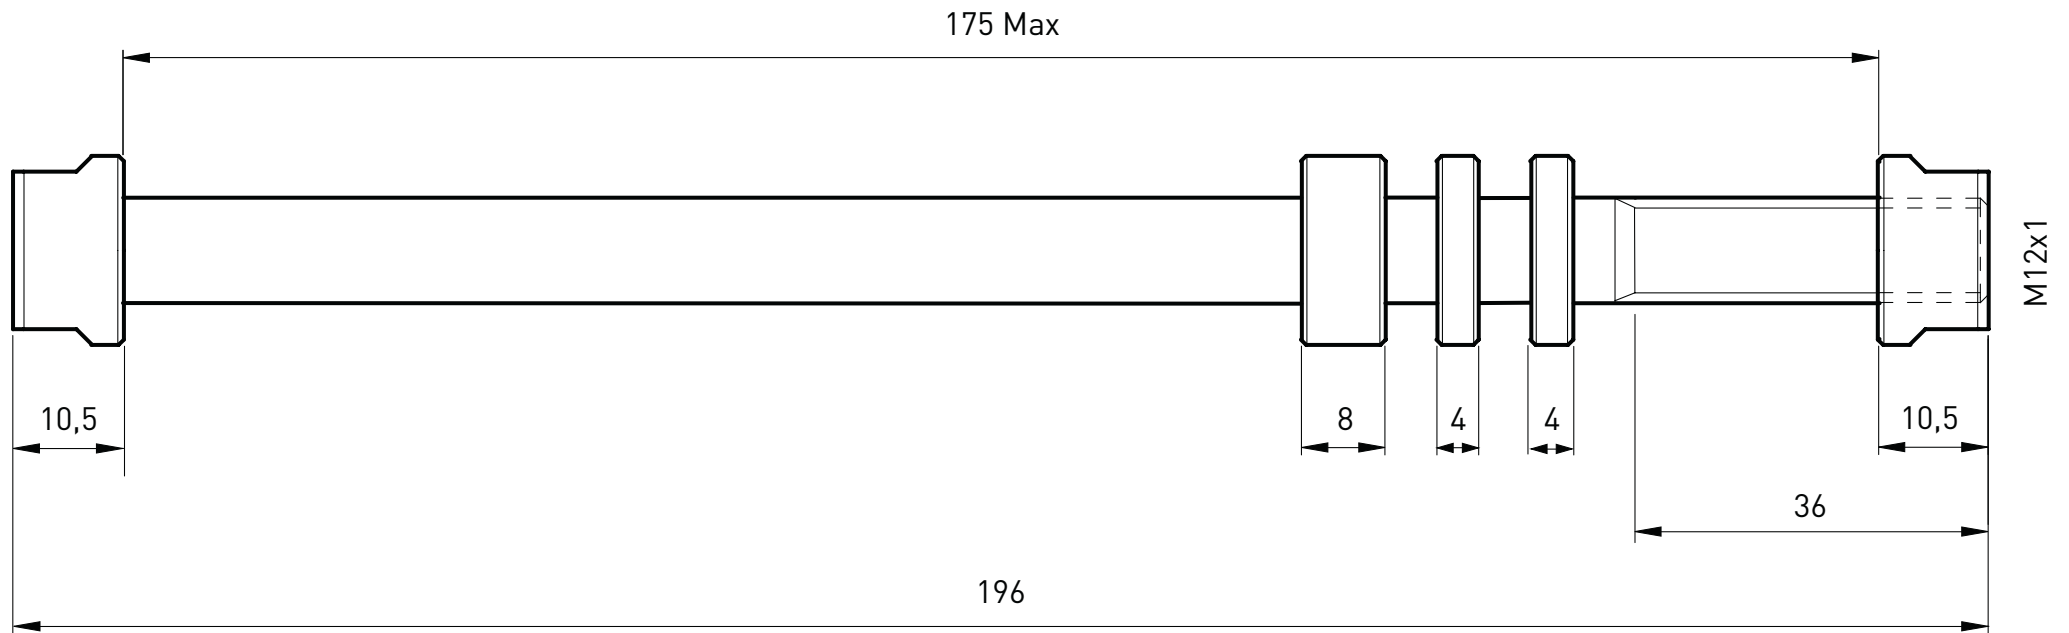

Trainer axle M12x1 for E-Thru T1711

Suitable for Tacx trainers with rear wheel drive: Genius, IRONMAN, Bushido, Vortex, Flow, Satori, Booster, Blue Motion, Blue Matic and Blue Twist

All sizes are shown in millimeters (mm)