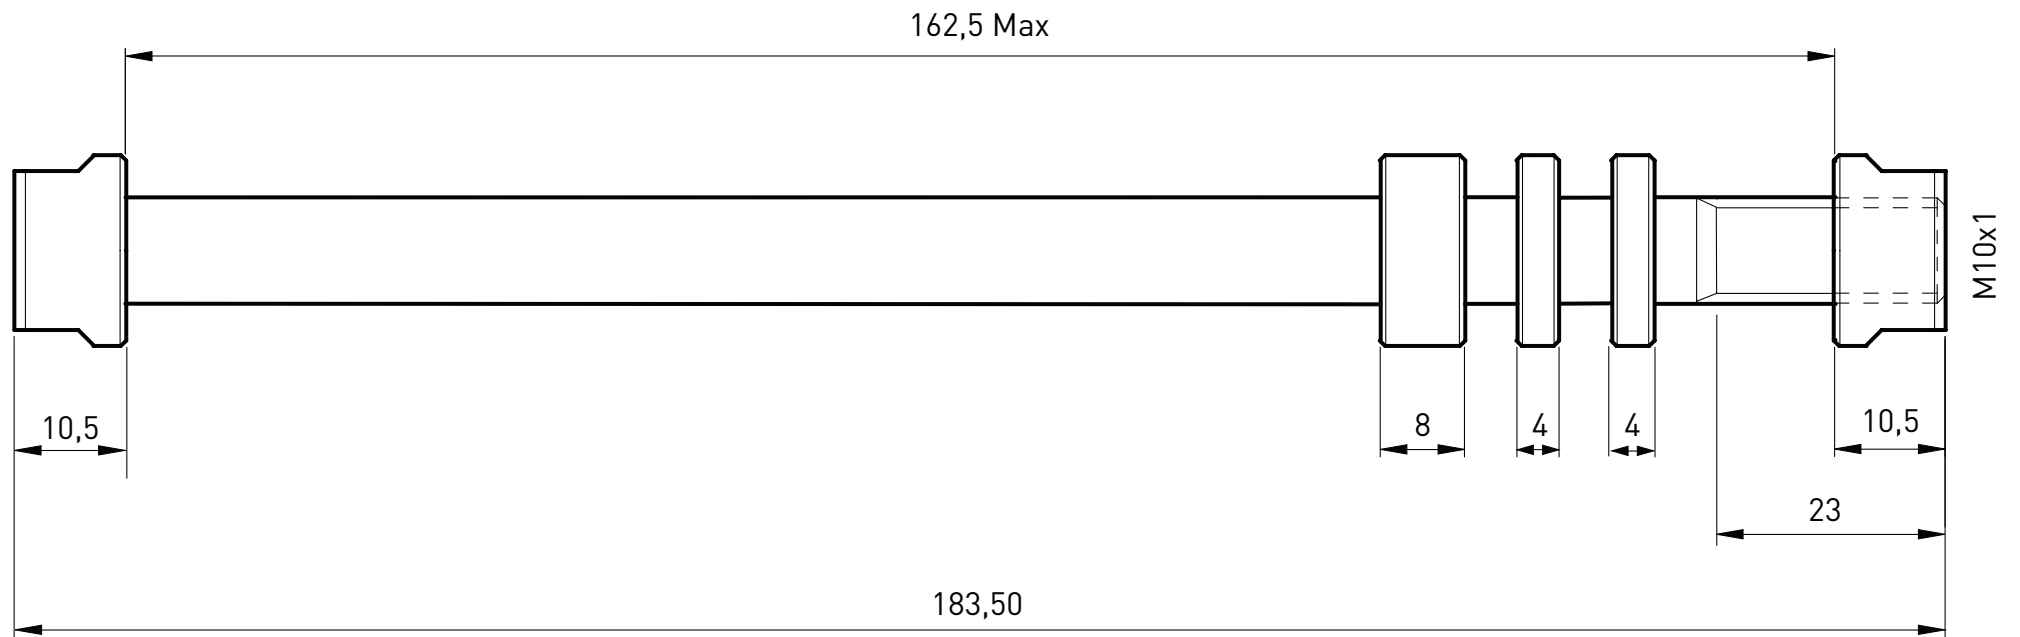

Tacx

Dimensions of Tacx trainer axles

T1707, T1708, T1709, T1710, T1711, T2835 & T2840

Last updated February 2016

Trainer axle for E-Thru 10 mm T1706

Suitable for Tacx trainers with rear wheel drive: Genius, IRONMAN, Bushido, Vortex, Flow, Satori, Booster, Blue Motion, Blue Matic and Blue Twist

All sizes are shown in millimeters (mm)

Trainer axle for E-Thru 12 mm T1707

Suitable for Tacx trainers with rear wheel drive: Genius, IRONMAN, Bushido, Vortex, Flow, Satori, Booster, Blue Motion, Blue Matic and Blue Twist

All sizes are shown in millimeters (mm)

Trainer axle M12x1.75 for E-Thru T1708

Suitable for Tacx trainers with rear wheel drive: Genius, IRONMAN, Bushido, Vortex, Flow, Satori, Booster, Blue Motion, Blue Matic and Blue Twist

All sizes are shown in millimeters (mm)

Direct drive quick release with adapter set 142x12mm T2835

Suitable for Tacx trainers with direct drive: NEO

All sizes are shown in millimeters (mm)

Direct drive quick release with adapter set 135x10mm T2840