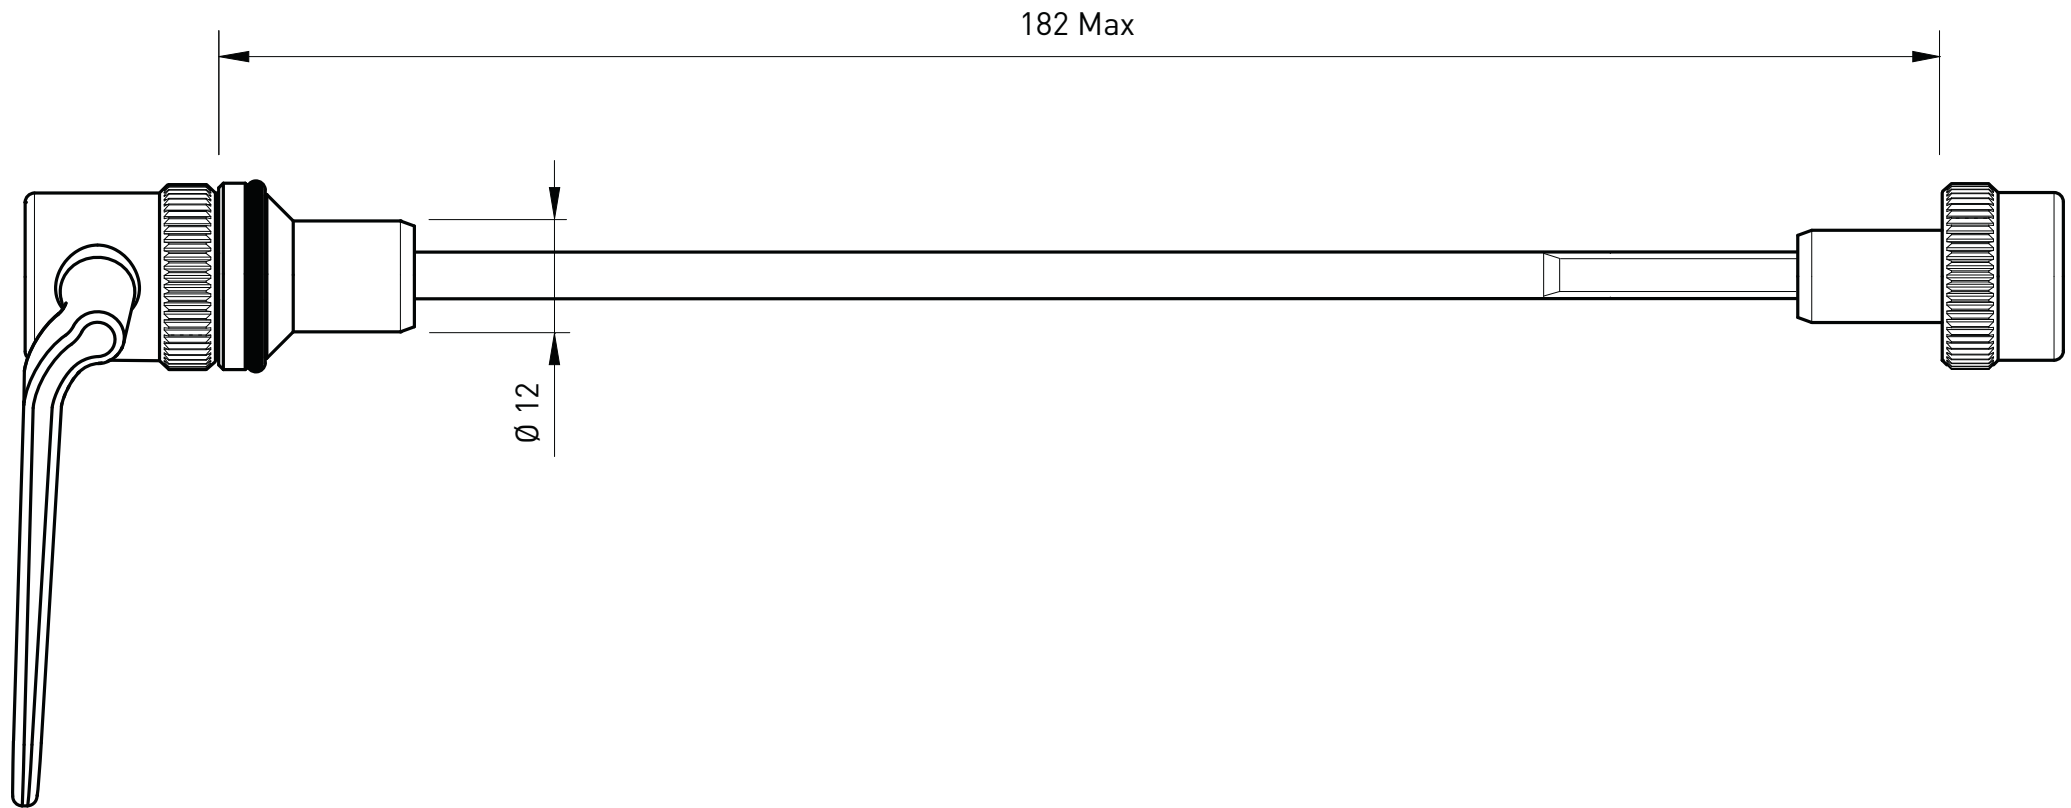

All sizes are shown in millimeters (mm)

Trainer axle M12x1 for E-Thru T1711

Suitable for Tacx trainers with rear wheel drive: Genius, IRONMAN, Bushido, Vortex, Flow, Satori, Booster, Blue Motion, Blue Matic and Blue Twist

All sizes are shown in millimeters (mm)

Direct drive quick release with adapter set 142x12mm T2835

Suitable for Tacx trainers with direct drive: NEO

All sizes are shown in millimeters (mm)

Direct drive quick release with adapter set 135x10mm T2840