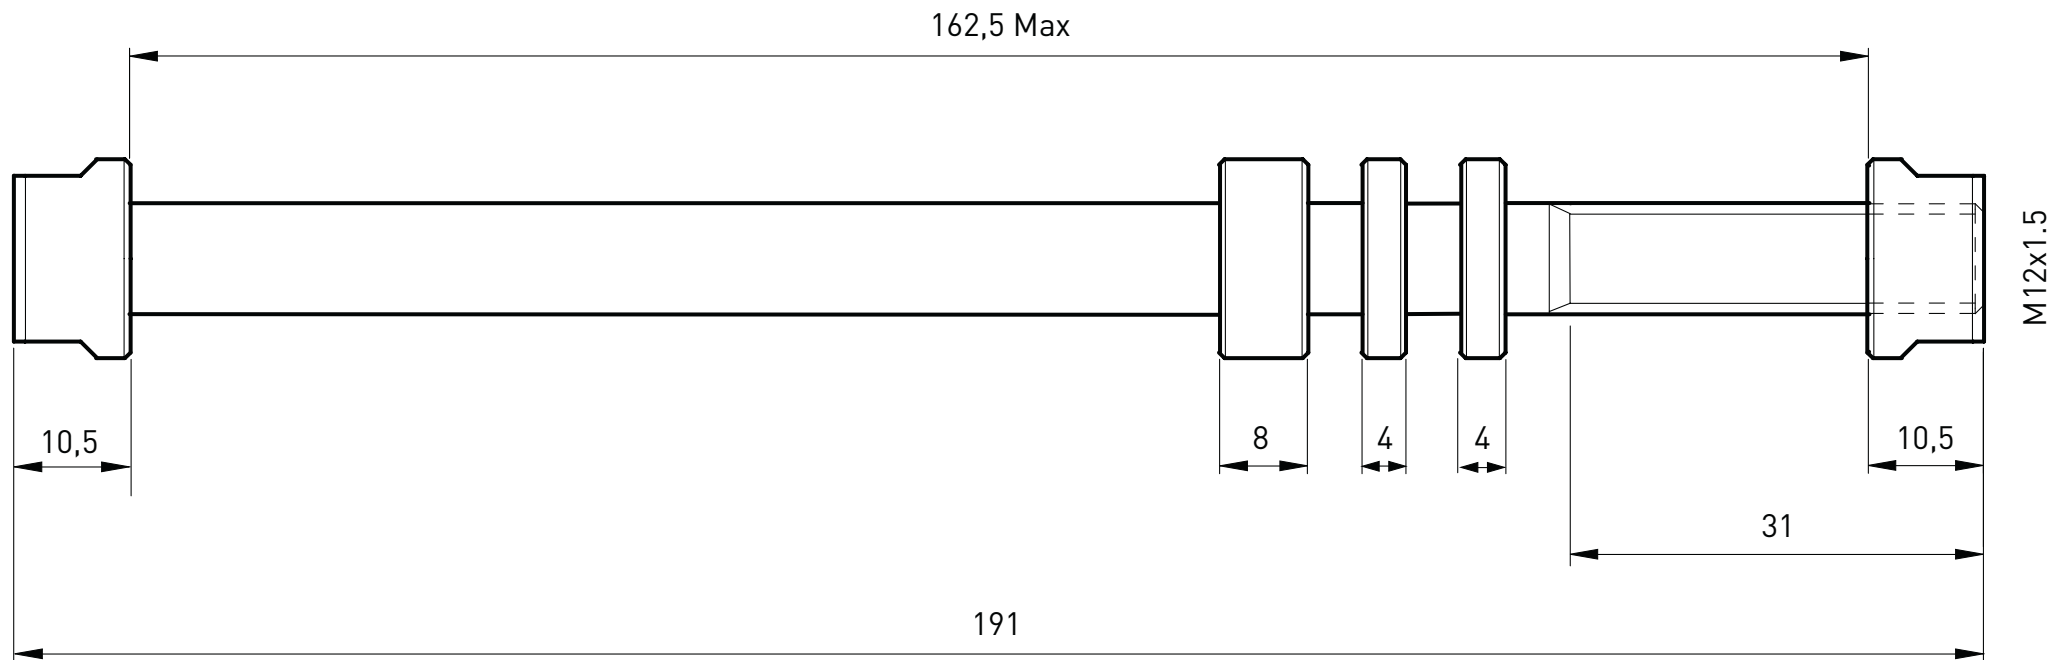

All sizes are shown in millimeters (mm)

Trainer axle M12x1.5 for E-Thru T1710

Suitable for Tacx trainers with rear wheel drive: Genius, IRONMAN, Bushido, Vortex, Flow, Satori, Booster, Blue Motion, Blue Matic and Blue Twist