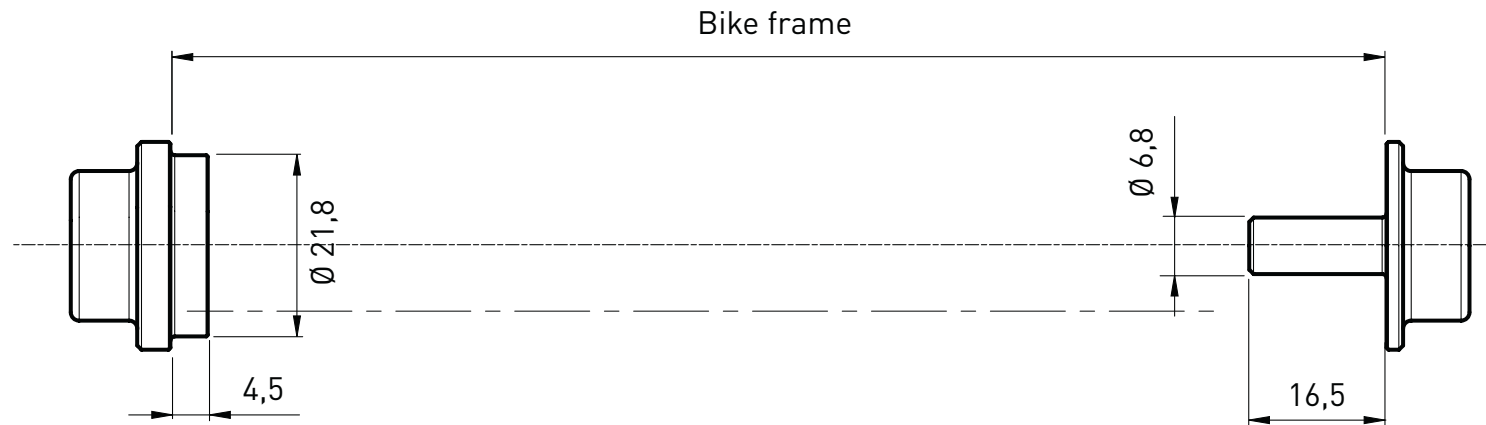

Trainer adapter for X-12 axle T1709

Suitable for Tacx trainers with rear wheel drive: Genius, IRONMAN, Bushido, Vortex, Flow, Satori, Booster, Blue Motion, Blue Matic and Blue Twist

All sizes are shown in millimeters (mm)