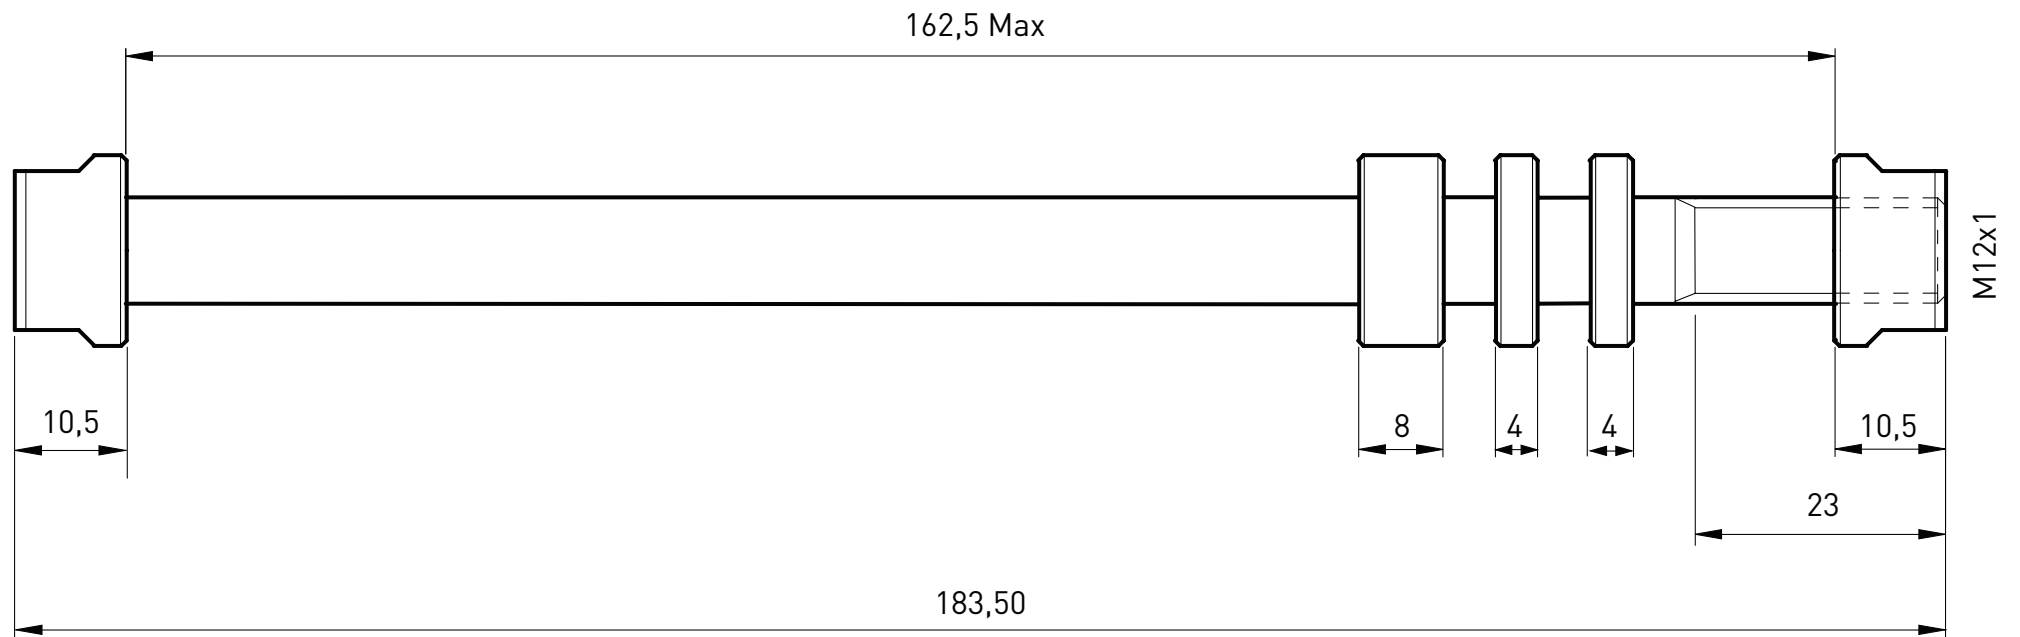

Tacx

Dimensions of Tacx trainer axles

T1707, T1708, T1709, T1710, T1711, T2835 & T2840

Last updated February 2016

Trainer axle for E-Thru 10 mm T1706

Suitable for Tacx trainers with rear wheel drive: Genius, IRONMAN, Bushido, Vortex, Flow, Satori, Booster, Blue Motion, Blue Matic and Blue Twist

All sizes are shown in millimeters (mm)

Trainer axle for E-Thru 12 mm T1707

Suitable for Tacx trainers with rear wheel drive: Genius, IRONMAN, Bushido, Vortex, Flow, Satori, Booster, Blue Motion, Blue Matic and Blue Twist

All sizes are shown in millimeters (mm)

Trainer axle M12x1.75 for E-Thru T1708

Suitable for Tacx trainers with rear wheel drive: Genius, IRONMAN, Bushido, Vortex, Flow, Satori, Booster, Blue Motion, Blue Matic and Blue Twist

All sizes are shown in millimeters (mm)

Direct drive quick release with adapter set 142x12mm T2835

Suitable for Tacx trainers with direct drive: NEO

All sizes are shown in millimeters (mm)

Direct drive quick release with adapter set 135x10mm T2840