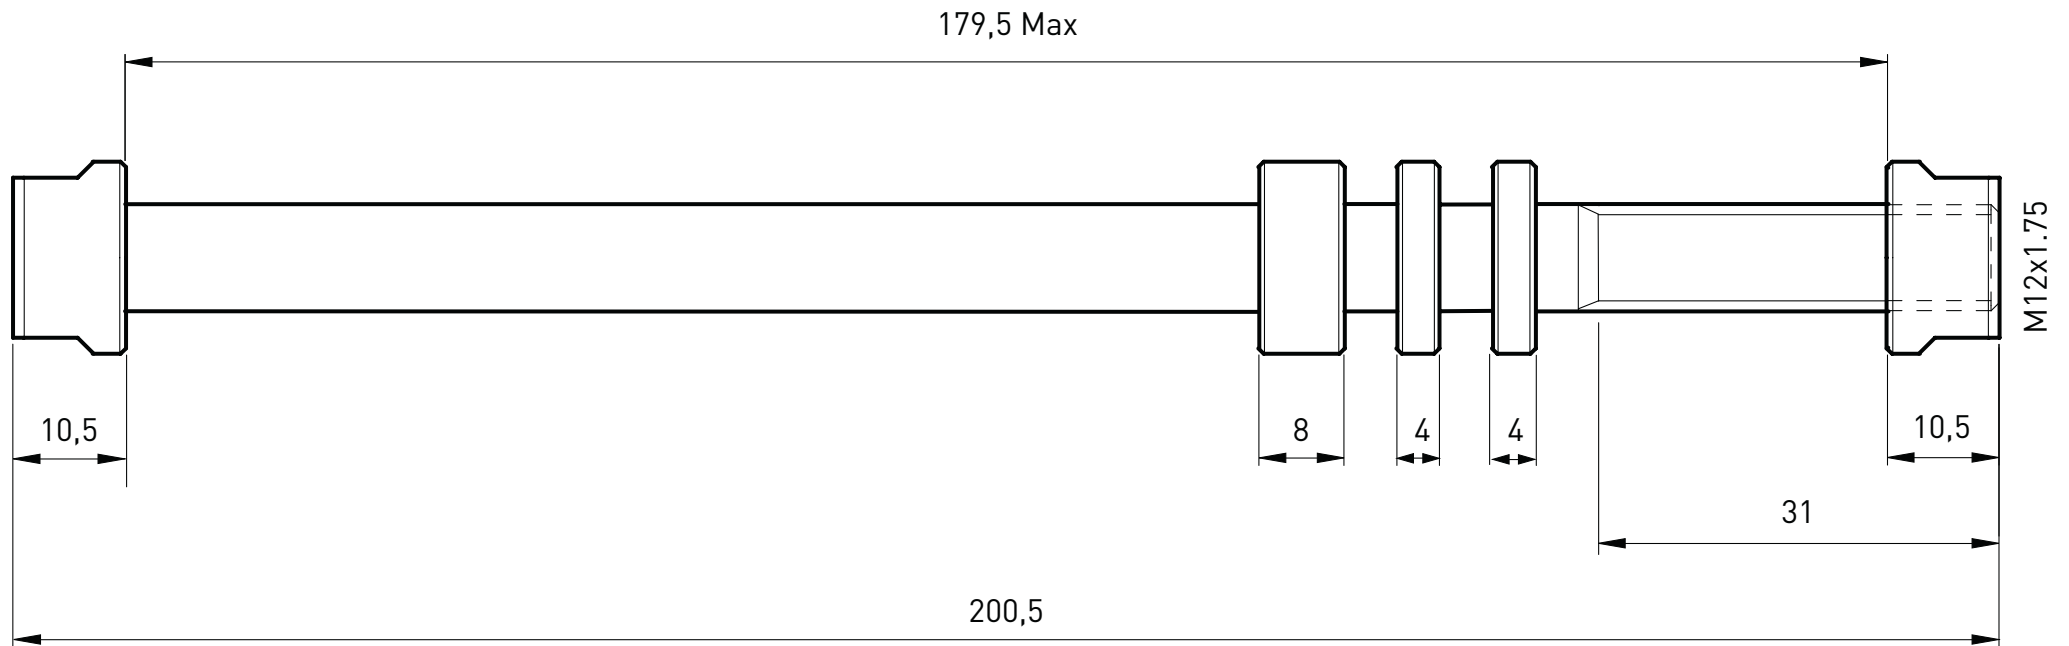

Tacx

Dimensions of Tacx trainer axles

T1707, T1708, T1709, T1710, T1711, T2835 & T2840

Last updated February 2016

Trainer axle for E-Thru 10 mm T1706

Suitable for Tacx trainers with rear wheel drive: Genius, IRONMAN, Bushido, Vortex, Flow, Satori, Booster, Blue Motion, Blue Matic and Blue Twist

All sizes are shown in millimeters (mm)

Trainer axle for E-Thru 12 mm T1707

Suitable for Tacx trainers with rear wheel drive: Genius, IRONMAN, Bushido, Vortex, Flow, Satori, Booster, Blue Motion, Blue Matic and Blue Twist

All sizes are shown in millimeters (mm)

Trainer axle M12x1.75 for E-Thru T1708

Suitable for Tacx trainers with rear wheel drive: Genius, IRONMAN, Bushido, Vortex, Flow, Satori, Booster, Blue Motion, Blue Matic and Blue Twist

All sizes are shown in millimeters (mm)

Direct drive quick release with adapter set 142x12mm T2835

Suitable for Tacx trainers with direct drive: NEO

All sizes are shown in millimeters (mm)

Direct drive quick release with adapter set 135x10mm T2840