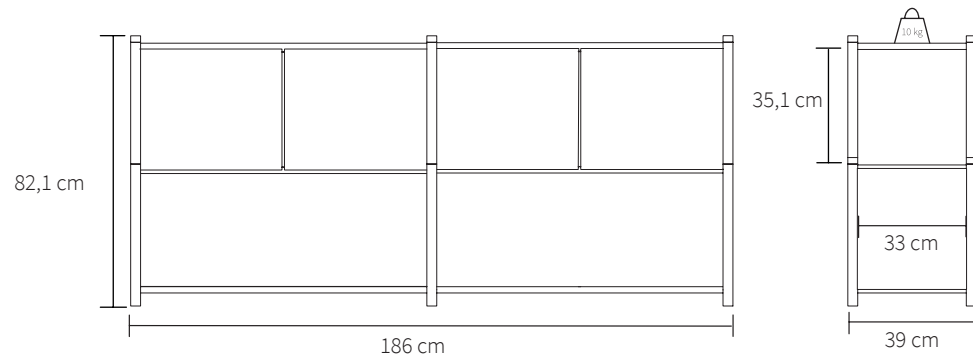

GEJST

SCENE

Michael Rem, 2013

Type Bookcase

Variant H

Colours Light Oak

Scene is a modular shelving system, designed by Michael Rem for Gejst. Module by module the shelving system can be build up high, extended to the sides and be customized with side panels, doors or back panels made in oak or black oak. The idea behind Scene is to create a frame to put the stories we form during our life on display. Our stories are captured in artifacts and objects full of sentimental value and with Scene you can tell your stories exactly how you want.

GEJST

SPECIFICATIONS

Product category	Storage
Parts	1 x Module 1 (item no. 20201) 1 x Module 2 (item no. 20202) 1 x Module 3 (item no. 20203) 1 x Module 4 (item no. 20204) 2 x Sidepanel (item no. 20230) 1 x Sidepanel Closed (item no. 20250) 2 x Backpanel (item no. 20210) 2 x Door (item no. 20220)
Item no.	20279
EAN code	5712731202794
Country of origin	Denmark
Tarif	9403.30.91.00
Materials	Legs: Lacquered Solid Oak Shelves: Lacquered Oak Veneer Panels: Lacquered Oak Veneer Doors: Lacquered Oak Veneer
Colour	Light Oak
Product dimensions (H x L x W)	82,1cm x 186 cm x 39 cm
Packaging dimensions (H x W x L)	4 x 5 cm x 99 cm x 43 cm 5 x 2,5 cm x 40 cm x 38 cm 2 x 2,5 cm x 94 cm x 38 cm 2 x 4 cm x 66 cm x 38 cm
Product weight	57,4 kg
Max load	10 kg per. shelf
Cleaning	Use a soft dry cloth to clean the product Do not use household cleaners.