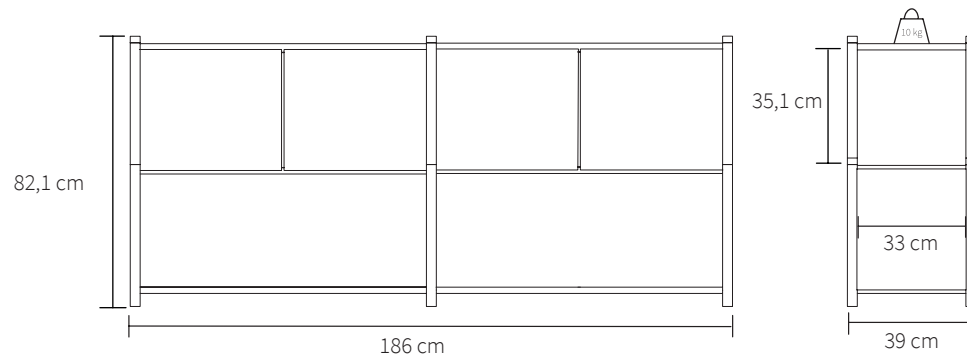

## SCENE

---

Michael Rem, 2013

**Type** Bookcase

**Variant** H

**Colours** Black Oak

---

Scene is a modular shelving system, designed by Michael Rem for Gejst. Module by module the shelving system can be build up high, extended to the sides and be customized with side panels, doors or back panels made in oak or black oak. The idea behind Scene is to create a frame to put the stories we form during our life on display. Our stories are captured in artifacts and objects full of sentimental value and with Scene you can tell your stories exactly how you want.

## SPECIFICATIONS

Product category	Storage
Parts	1 x Module 1 ( item no. 20205 ) 1 x Module 2 ( item no. 20206 ) 1 x Module 3 ( item no. 20207 ) 1 x Module 4 ( item no. 20208 ) 2 x Sidepanel ( item no. 20235 ) 1 x Sidepanel Closed ( item no. 20255 ) 2 x Backpanel ( item no. 20215 ) 2 x Door ( item no. 20225 )
Item no.	20288
EAN code	5712731202886
Country of origin	Denmark
Tarif	9403.30.91.00
Materials	Legs: Lacquered Solid Oak Shelves: Lacquered Oak Veneer Panels: Lacquered Oak Veneer Doors: Lacquered Oak Veneer
Colour	Black oak
Product dimensions (H x L x W)	82,1cm x 186 cm x 39 cm
Packaging dimensions (H x W x L)	4 x 5 cm x 99 cm x 43 cm 5 x 2,5 cm x 40 cm x 38 cm 2 x 2,5 cm x 94 cm x 38 cm 2 x 4 cm x 66 cm x 38 cm
Product weight	57,4 kg
Max load	10 kg per. shelf
Cleaning	Use a soft dry cloth to clean the product Do not use household cleaners.