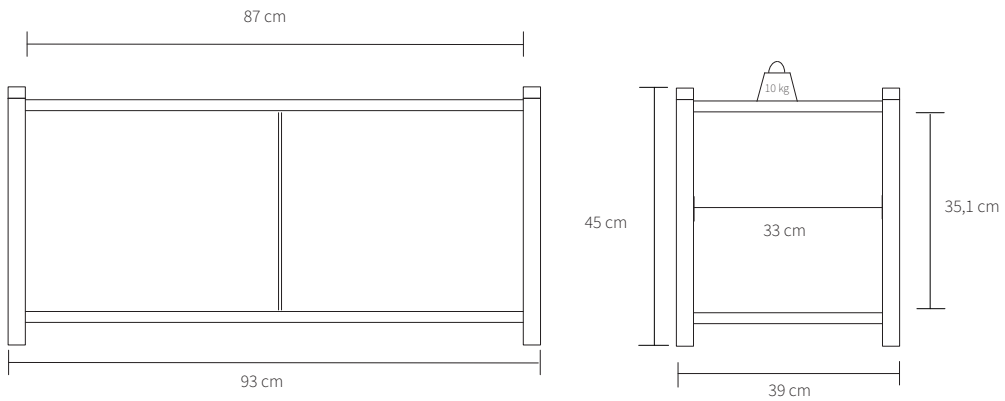

GEJST

SCENE

Michael Rem, 2013

Type Bookcase

Variant G

Colours Light Oak

Scene is a modular system, designed by Michael Rem for Gejst. Module by module the system can be build up high, extended to the sides and be customized with side panels, doors or back panels made in oak.

GEJST

SPECIFICATIONS

Product category	Storage
Parts	1 x Module 1 (item no. 20201) 2 x sidepanel (item no. 20230) 2 x door (item no. 20220)
Product no.	20278
EAN code	5712731202787
Country of origin	Denmark
Tarif	9403.30.91.00
Materials	Lacquered oak
Colour	Light Oak
Product dimensions (H x L x W)	45 cm x 93 cm x 39 cm
Packaging dimensions (H x L x W)	1 x 5 cm x 99 cm x 43 cm 3 x 2,5 cm x 40 cm x 38 cm
Product weight	23,6 kg
Max load	10 kg per. shelf
Cleaning	Use a soft dry cloth to clean the product Do not use household cleaners.