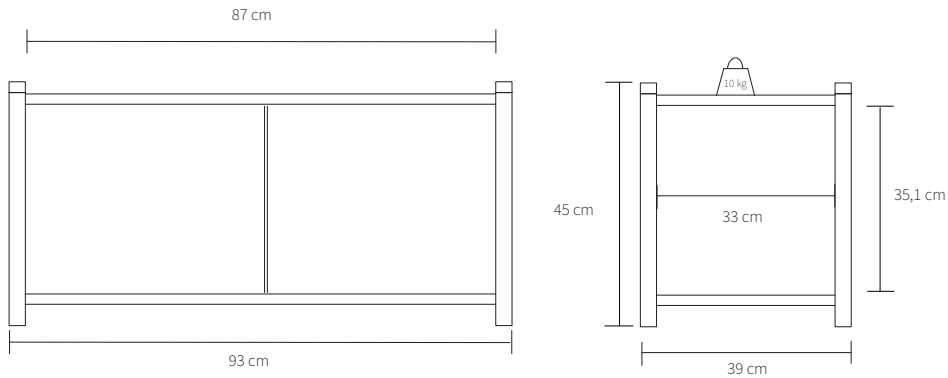

GEJST

SPECIFICATIONS

Product category	Storage
Parts	1 x Module 1 (item no. 20205) 2 x sidepanel (item no. 20235) 2 x door (item no. 20225)
Item no.	20287
EAN code	5712731202879
Country of origin	Denmark
Tarif	9403.30.91.00
Materials	Lacquered oak
Colour	Black oak
Product dimensions (H x L x W)	45 cm x 93 cm x 39 cm
Packaging dimensions (H x L x W)	1 x 5 cm x 99 cm x 43 cm 3 x 2,5 cm x 40 cm x 38 cm
Product weight	23,6 kg
Max load	10 kg per. shelf
Cleaning	Use a soft dry cloth to clean the product Do not use household cleaners.