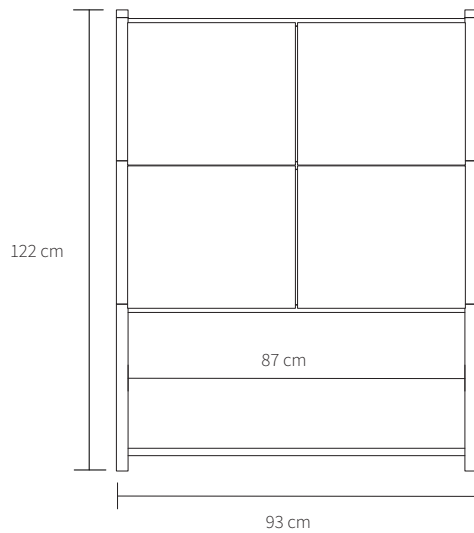

GEJST

SPECIFICATIONS

Product category	Storage
Parts	1 x Module 1 (item no. 20201) 2 x module 3 (item no. 20203) 4 x sidepanel (item no. 20230) 2 x backpanel (item no. 20210) 2 x door (item no. 20220)
Item no.	20276
EAN code	5712731202763
Country of origin	Denmark
Tarif	9403.30.91.00
Materials	Lacquered oak
Colour	Light Oak
Product dimensions (H x L x W)	122 cm x 93 cm x 39 cm
Packaging dimensions (H x L x W)	3 x 5 cm x 99 cm x 43 cm 6 x 2,5 cm x 40 cm x 38 cm 2 x 2,5 cm x 94 cm x 38 cm
Product weight	49,2 kg
Max load	10 kg per. shelf
Cleaning	Use a soft dry cloth to clean the product Do not use household cleaners.