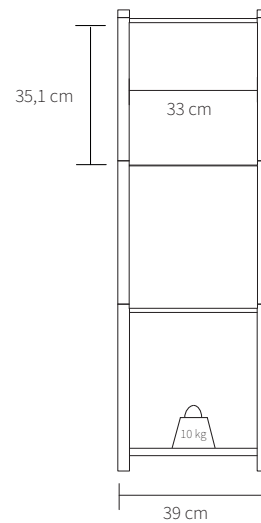

GEJST

SPECIFICATIONS

Product category	Storage
Parts	1 x Module 1 (item no. 20201) 2 x module 3 (item no. 20203) 4 x sidepanel (item no. 20230) 2 x backpanel (item no. 20210) 2 x door (item no. 20220)
Item no.	20276
EAN code	5712731202763
Country of origin	Denmark
Tarif	9403.30.91.00
Materials	Lacquered oak
Colour	Light Oak
Product dimensions (H x L x W)	122 cm x 93 cm x 39 cm
Packaging dimensions (H x L x W)	3 x 5 cm x 99 cm x 43 cm 6 x 2,5 cm x 40 cm x 38 cm 2 x 2,5 cm x 94 cm x 38 cm
Product weight	49,2 kg
Max load	10 kg per. shelf
Cleaning	Use a soft dry cloth to clean the product Do not use household cleaners.