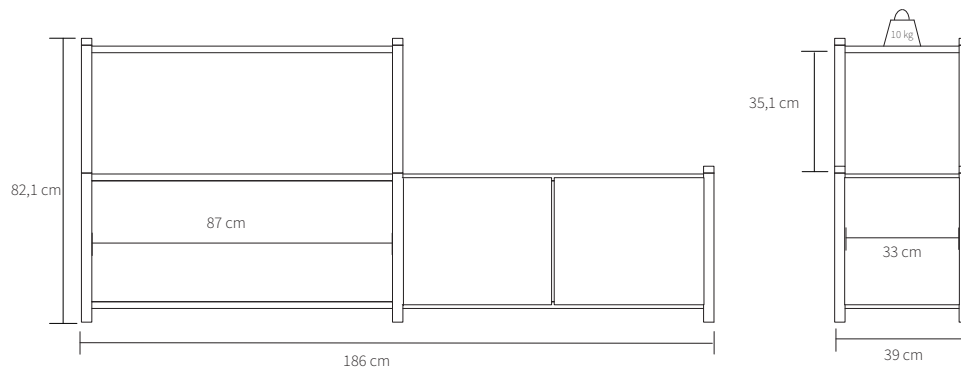

## SPECIFICATIONS

Product category	Storage
Parts	1 x Module 1 ( item no. 20205 ) 1 x Module 2 ( item no. 20206 ) 1 x Module 3 ( item no. 20207 ) 2 x Sidepanel ( item no. 20235 ) 1 x Sidepanel Closed ( item no. 20255 ) 2 x Backpanel ( item no. 20215 ) 2 x Door ( item no. 20225 )
Item no.	20284
EAN code	5712731202848
Country of origin	Denmark
Tarif	9403.30.91.00
Materials	Lacquered oak
Colour	Black oak
Product dimensions (H x L x W)	82,1cm x 186 cm x 39 cm
Packaging dimensions (H x W x L)	3 x 5 cm x 99 cm x 43 cm 5 x 2,5 cm x 40 cm x 38 cm 2 x 2,5 cm x 94 cm x 38 cm
Product weight	47,4 kg
Max load	10 kg per. shelf
Cleaning	Use a soft dry cloth to clean the product Do not use household cleaners.