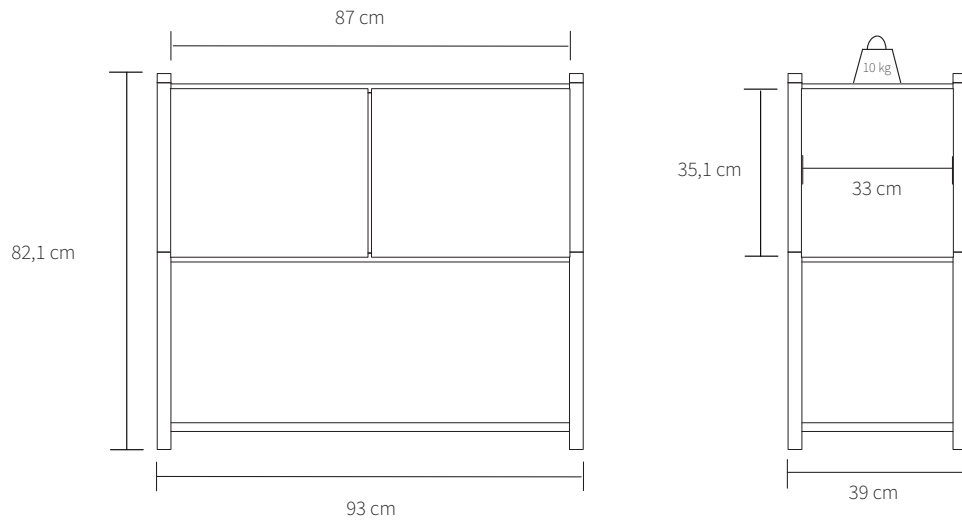

GEJST

SCENE

Michael Rem, 2013

Type Bookcase

Variant C

Colours Light Oak

Scene is a modular system, designed by Michael Rem for Gejst. Module by module the system can be build up high, extended to the sides and be customized with side panels, doors or back panels made in oak.

GEJST

SPECIFICATIONS

Product category	Storage
Parts	1 x Module 1 (item no. 20201) 1 x Module 3 (item no. 20203) 2 x sidepanel (item no. 20230) 1 x backpanel (item no. 20210) 1 x door (item no. 20220)
Item no.	20266
EAN code	5712731202664
Country of origin	Denmark
Tarif	9403.30.91.00
Materials	Lacquered oak
Colour	Light Oak
Product dimensions (H x L x W)	82,1 cm x 93 cm x 39 cm
Packaging dimensions (H x L x W)	2 x 5 cm x 99 cm x 43 cm 4 x 2,5 cm x 40 cm x 38 cm 1 x 2,5 cm x 94 cm x 38 cm
Product weight	30,6 kg
Max load	10 kg per. shelf
Cleaning	Use a soft dry cloth to clean the product Do not use household cleaners.